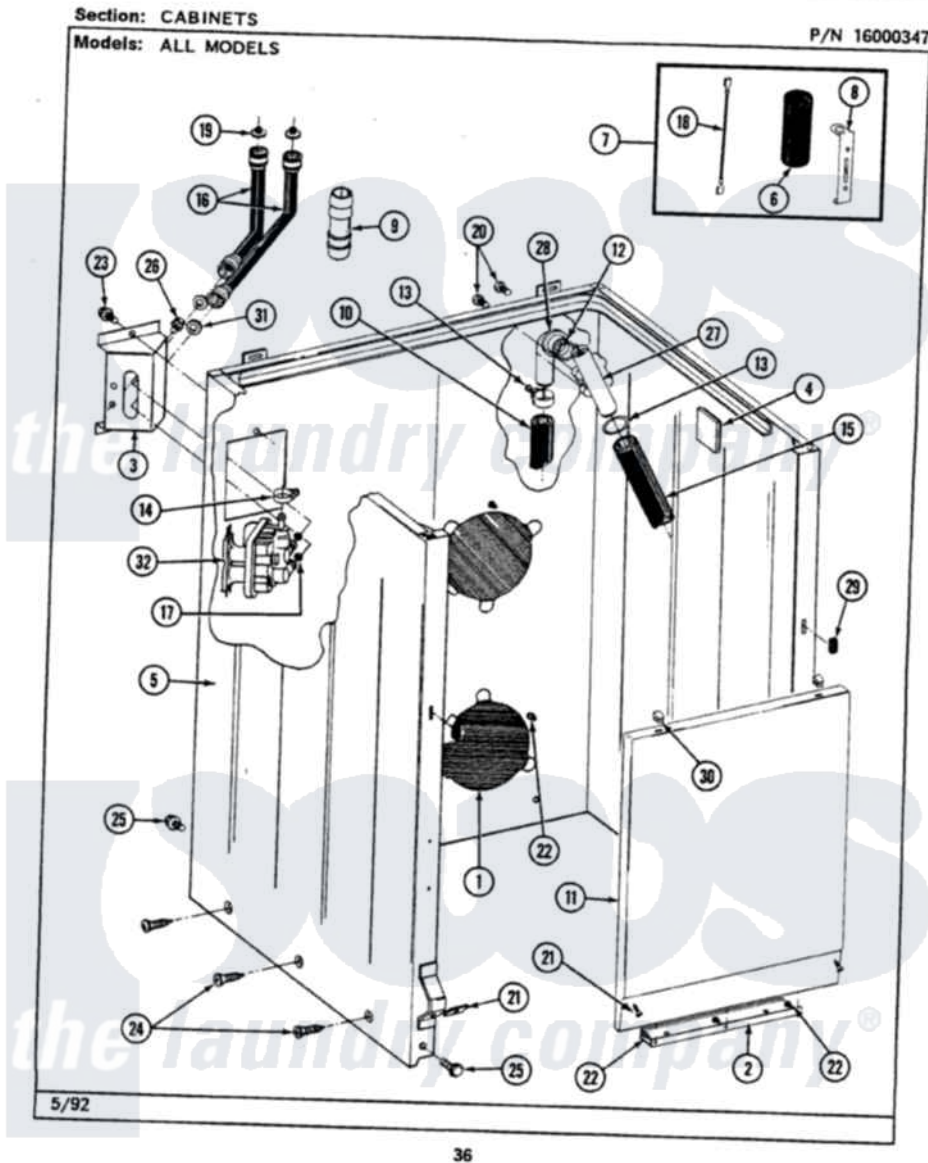

# Maytag LAT8740AAL 02 - CABINET

Maytag Residential Maytag LAT8740AAL Washer Parts Parts Diagram 02 - CABINET  
 Click on the part number to view part

Item	Original Part Number	Replaced By	Status	Part Description
1	211878		Not Available	PLATE, ACCESS
2	<a href="#">213846</a>			Guard, Belt
3	214812	<a href="#">22002361</a>		Bracket, Water Valve
4	<a href="#">215058</a>			Pad, Cabinet Bumper
5	203319L		Not Available	(ALMOND)
6	<a href="#">Y200832</a>			Capacitor
7	<a href="#">206103</a>			Capacitor Kit
8	<a href="#">211149</a>			Clip, Capacitor
9	<a href="#">Y216015</a>			Coupling, Hose
10	<a href="#">Y059149</a>			(7/8" I.D. CARTON OF 50 FT.)
"	<a href="#">216017</a>			Hose, Drain
11	212998L		Not Available	FRONT PANEL-ALMOND
12	<a href="#">214765</a>			Gasket, Siphon Break
13	200908	<a href="#">285655</a>		Clamp, Hose
14	<a href="#">201575</a>			Clamp, Hose
15	214767	<a href="#">22001448</a>		Hose, Pump

16	<a href="#">202860</a>		Inlet Hose Assembly
17	214337	<a href="#">96160</a>	Screen
18	<a href="#">203237</a>		No.17 Wire With Terminal
19	200961	<a href="#">12001413</a>	Strainer And Washer Kit
20	<a href="#">Y014874</a>		Screw, Idler Arm And Sleeve
21	<a href="#">204439</a>		Screw And Fstner Assembly
22	211294	<a href="#">90767</a>	Screw, 8A X 3/8 HeX Washer Head Tapping
23	212276	<a href="#">W10116760</a>	Screw
24	<a href="#">213007</a>		Xfor Cabinet See Cabinet, Back
25	213121	<a href="#">3400111</a>	Screw, 12-14 X 5/8
"	213122	<a href="#">27001200</a>	Screw
26	<a href="#">Y313561</a>		Screw----NA
27	<a href="#">206638</a>		Siphon Break
28	Y216016	<a href="#">W10116738</a>	Elbow
29	214376	<a href="#">22002331</a>	Spacer, Front Panel
30	212982	<a href="#">22001650</a>	Fastener, Spring
31	<a href="#">Y013783</a>		Washer, Inlet Hose
32	<a href="#">205613</a>		Water Valve