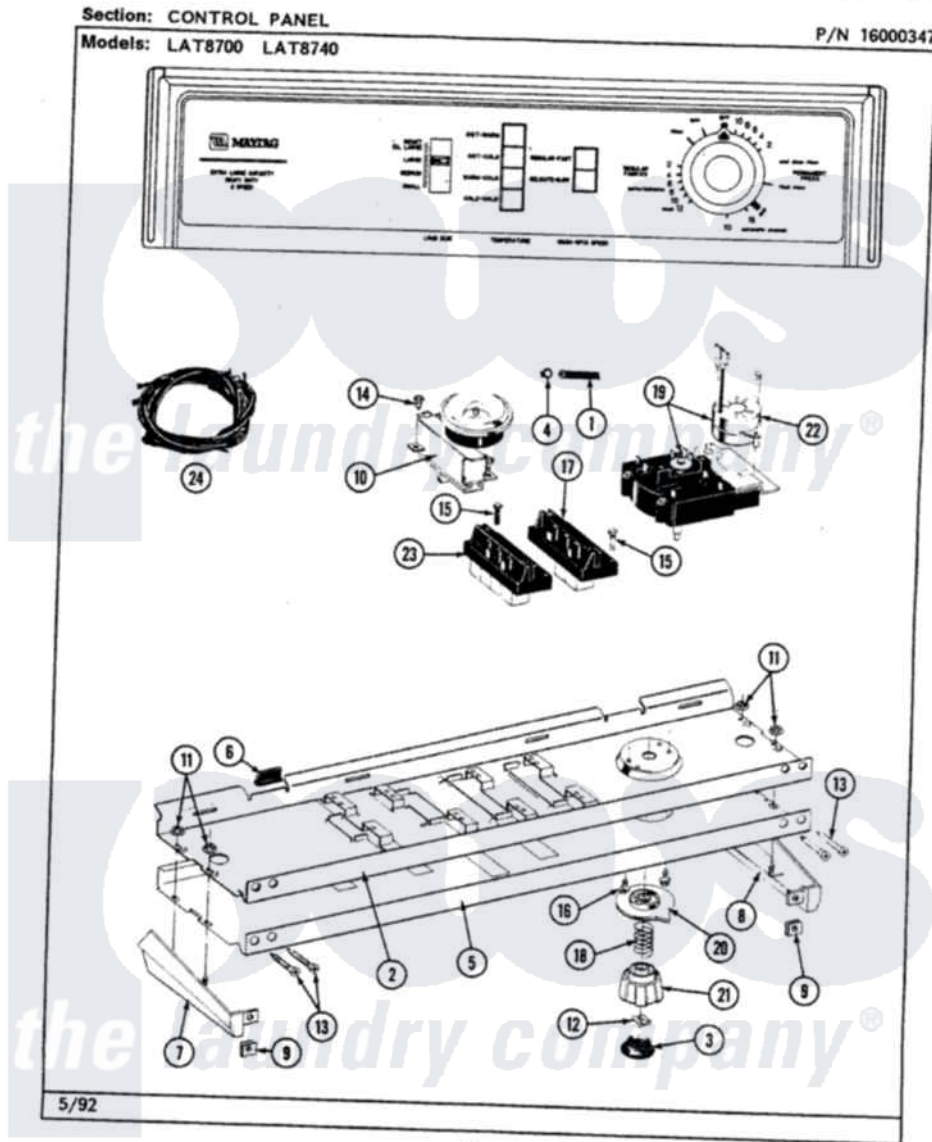

Maytag LAT8740AAL 04 - CONTROL PANEL

16

Maytag [Residential Maytag LAT8740AAL Washer Parts](#) Parts Diagram 04 - CONTROL PANEL
Click on the part number to view part

Item	Original Part Number	Replaced By	Status	Part Description
1	212942	22001619		Tube, Water Level Switch
2	214809			Back Up Plate
3	215821		Not Available	CAP, KNOB
4	410296	596669		Clamp, Manifold
5	207394		Not Available	CONTROL PANEL
6	214897			Pad, Control Panel
7	207215		Not Available	END CAP LH
8	207216		Not Available	END CAP RH
9	214894			Fastener, End Cap
10	207360			Infinite Level Press Switch
11	214872			Palnut, End Cap Note: Nut, Lamp Holder
12	211605			Bezel, Timer Dial
13	210932			Screw, No.8 X 9/16 Ctsk Note: Screw, Inlet Duct
14	211168	W10139210		Screw, 8-18 X 5/16
15	213117	67006908		Screw, Ice Rack

16	213966	3400014	Screw
17	207370		Speed Control Switch - 2 Butto
18	211065		Spring, Index Wheel
19	207373		Timer
20	215827	Not Available	TIMER DIAL SKIRT
21	215828		Knob, Timer
22	205033	22205033	Motor- Tim
23	207367	Not Available	TEMP CONTROL SWITCH - 4 BUTTON
24	207381	Not Available	WIRE HARNESS