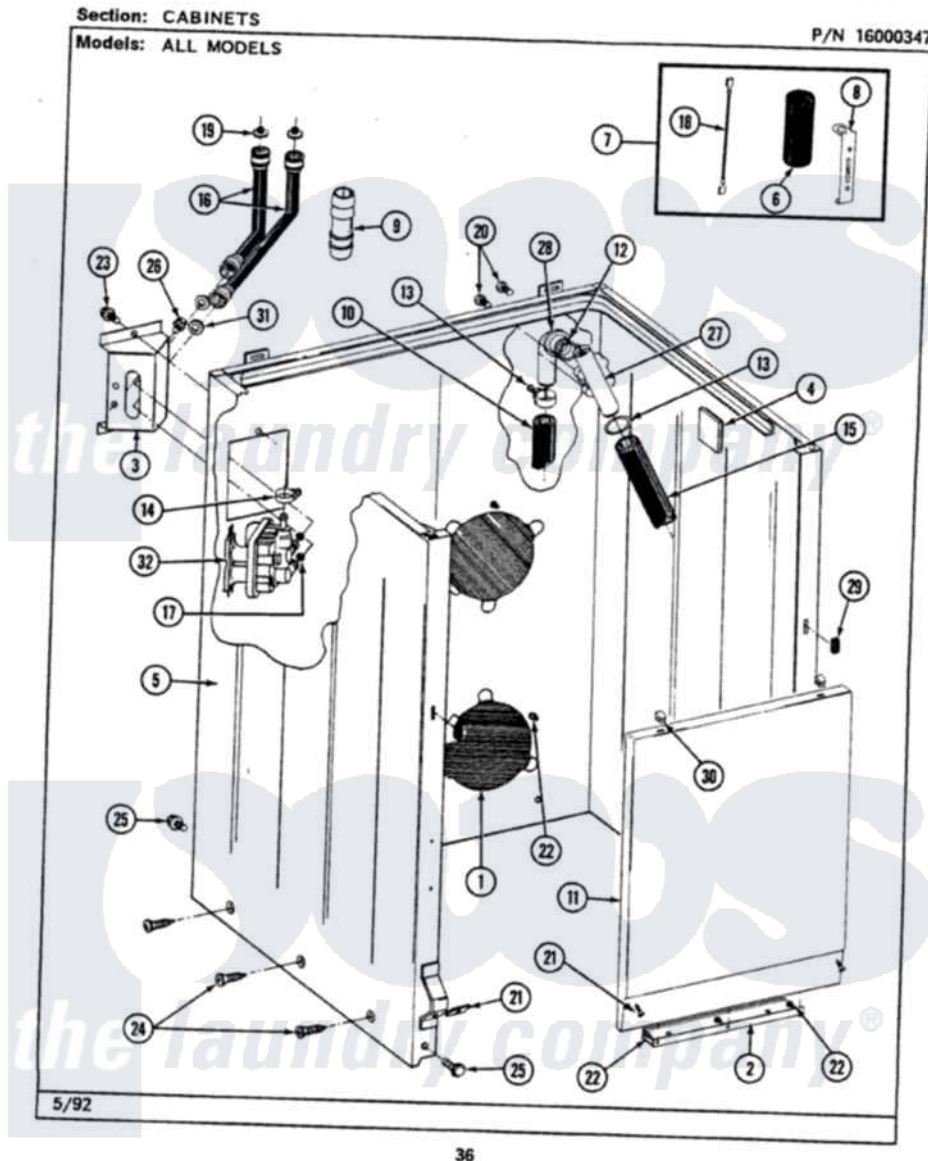

Maytag LAT8800ABW 02 - CABINET

Maytag [Residential Maytag LAT8800ABW Washer Parts](#) Parts Diagram 02 - CABINET
Click on the part number to view part

Item	Original Part Number	Replaced By	Status	Part Description
1	211878		Not Available	PLATE, ACCESS
2	213846			Guard, Belt
3	214812	22002361		Bracket, Water Valve
4	215058			Pad, Cabinet Bumper
5	203319	22203319		Cabinet
6	Y200832			Capacitor
7	206103			Capacitor Kit
8	211149			Clip, Capacitor
9	Y216015			Coupling, Hose
10	Y059149			(7/8" I.D. CARTON OF 50 FT.)
"	216017			Hose, Drain
11	212998		Not Available	PANEL, FRONT (WHT)
12	214765			Gasket, Siphon Break
13	200908	285655		Clamp, Hose
14	201575			Clamp, Hose
15	214767	22001448		Hose, Pump

16	202860		Inlet Hose Assembly
17	214337	96160	Screen
18	203237		No.17 Wire With Terminal
19	200961	12001413	Strainer And Washer Kit
20	Y014874		Screw, Idler Arm And Sleeve
21	204439		Screw And Fstner Assembly
22	211294	90767	Screw, 8A X 3/8 HeX Washer Head Tapping
23	212276	W10116760	Screw
24	213007		Xfor Cabinet See Cabinet, Back
25	213121	3400111	Screw, 12-14 X 5/8
"	213122	27001200	Screw
26	Y313561		Screw----NA
27	206638		Siphon Break
28	Y216016	W10116738	Elbow
29	214376	22002331	Spacer, Front Panel
30	212982	22001650	Fastener, Spring
31	Y013783		Washer, Inlet Hose
32	205613		Water Valve