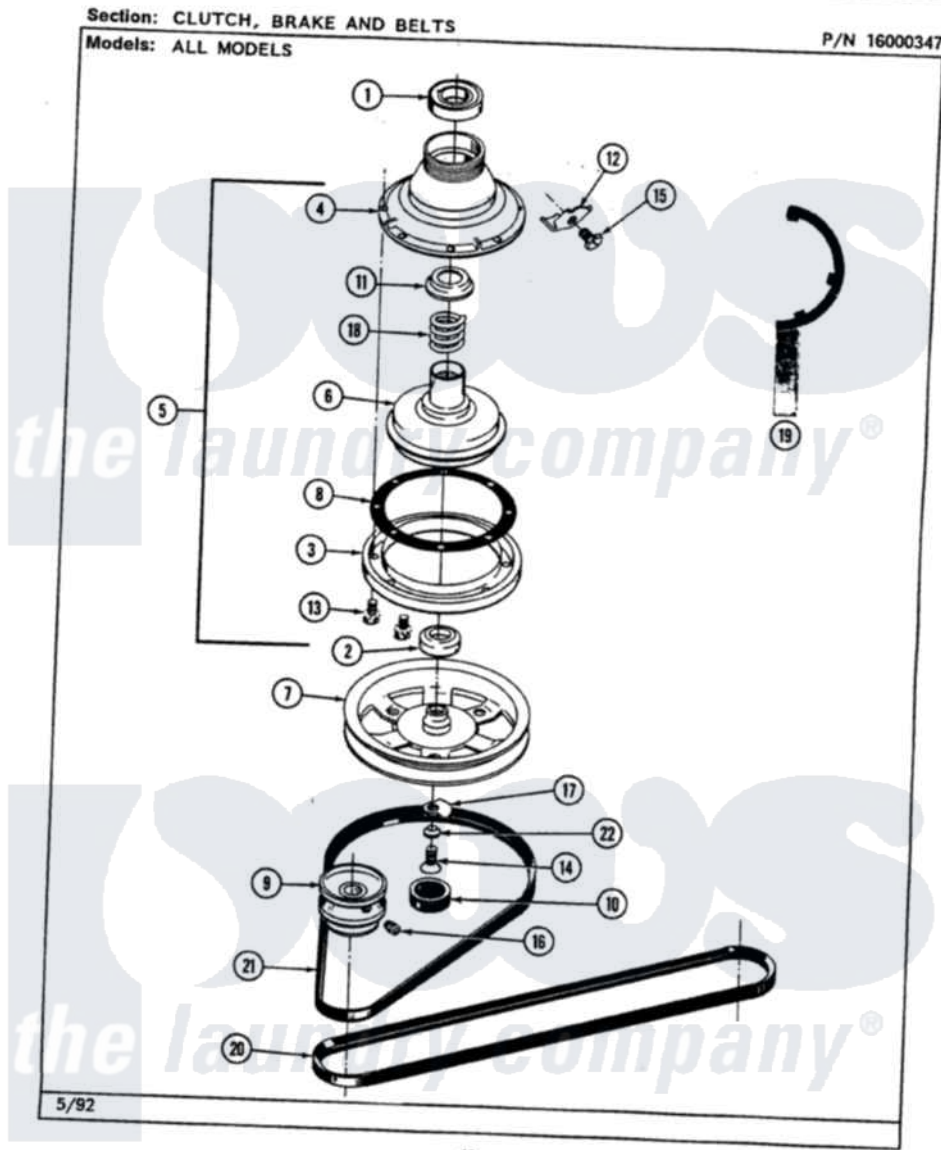

Maytag LAT8800ABW 03 - CLUTCH, BRAKE & BELTS

Maytag [Residential Maytag LAT8800ABW Washer Parts](#) Parts Diagram 03 - CLUTCH, BRAKE & BELTS
 Click on the part number to view part

Item	Original Part Number	Replaced By	Status	Part Description
1	Y200720	22003441		Bearing, Rear
2	200835			Bearing, Brake Rotor
3	211043	6-2011900		Brake Asse
4	211045	6-2011900		Brake Asse
5	201190	6-2011900		Brake Asse
6	201126	6-2011900		Brake Asse
7	211059	6-2301530		Pulley
8	211042	6-2011900		Brake Asse
9	200816	6-2008160		Pulley- MO
10	211038		Not Available	CAP, OIL RETAINER
11	211039	6-2011900		Brake Asse
12	213325			Clip, Retaining
13	211000			SCREW, BRAKE DRUM (HEX HEAD)
14	211375	681582		Screw
15	213326			Bolt, Sems Retaining Clip
16	Y053241			Set Screw, Motor Pulley

17	211089		Lug, Stop Pulley
18	211041	6-2011900	Brake Asse
19	Y038315	038315	Tool
20	211124		Part Not Used
21	211125		V Belt, Drive Pulley
22	211090	22003555	Washer, Stop Lug