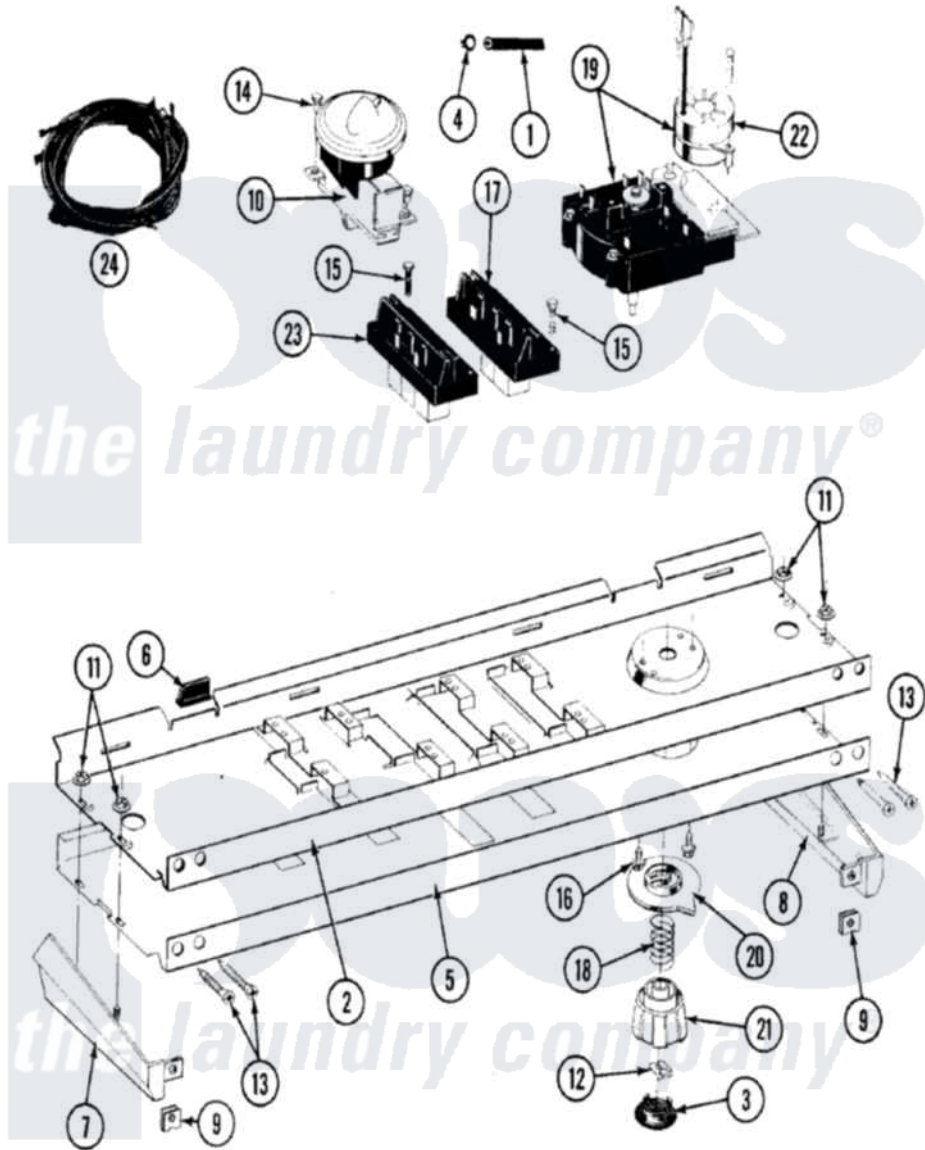

# Maytag LAT8800ABW 04 - CONTROL PANEL

Maytag [Residential Maytag LAT8800ABW Washer Parts](#) Parts Diagram 04 - CONTROL PANEL  
 Click on the part number to view part

Item	Original Part Number	Replaced By	Status	Part Description
1	212942	<a href="#">22001619</a>		Tube, Water Level Switch
2	<a href="#">214809</a>			Back Up Plate
3	215821		Not Available	CAP, KNOB
4	410296	<a href="#">596669</a>		Clamp, Manifold
5	<a href="#">207391</a>			Control Panel
6	<a href="#">214897</a>			Pad, Control Panel
7	207215		Not Available	END CAP LH
8	207216		Not Available	END CAP RH
9	<a href="#">214894</a>			Fastener, End Cap
10	<a href="#">207360</a>			Infinite Level Press Switch
11	<a href="#">214872</a>			Palnut, End Cap Note: Nut, Lamp Holder
12	<a href="#">211605</a>			Bezel, Timer Dial
13	<a href="#">210932</a>			Screw, No.8 X 9/16 Ctsk Note: Screw, Inlet Duct
14	211168	<a href="#">W10139210</a>		Screw, 8-18 X 5/16
15	213117	<a href="#">67006908</a>		Screw, Ice Rack

16	213966	<a href="#">3400014</a>	Screw
17	<a href="#">207370</a>		Speed Control Switch - 2 Butto
18	<a href="#">211065</a>		Spring, Index Wheel
19	207374	Not Available	TIMER
20	215827	Not Available	TIMER DIAL SKIRT
21	<a href="#">215828</a>		Knob, Timer
22	205033	<a href="#">22205033</a>	Motor- Tim
23	207368	Not Available	TEMP CONTROL SWITCH - 3 BUTTON
24	207384	Not Available	WIRE HARNESS