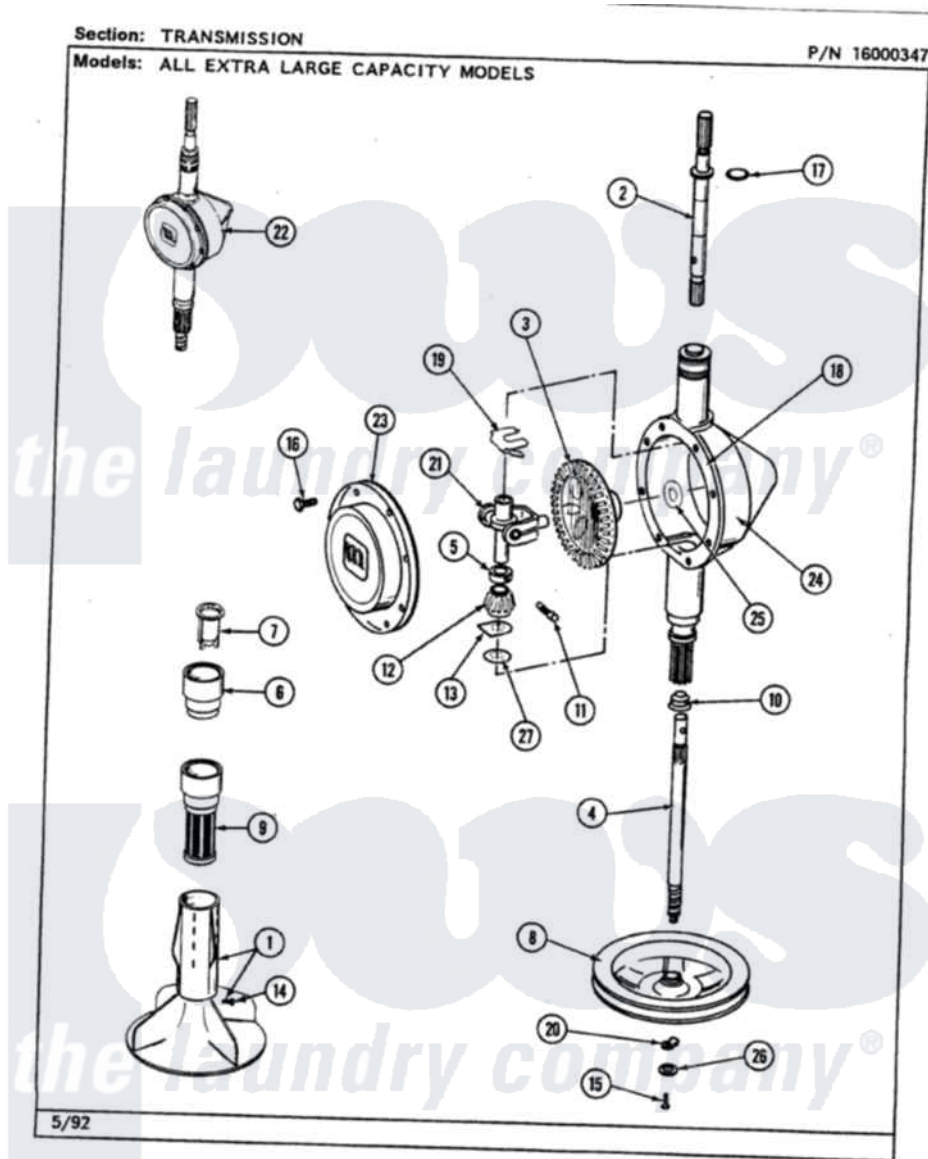

Maytag LAT8800ABW 06 - TRANSMISSION

42

Maytag [Residential Maytag LAT8800ABW Washer Parts](#) Parts Diagram 06 - TRANSMISSION
Click on the part number to view part

Item	Original Part Number	Replaced By	Status	Part Description
1	207228			Agitator W/Lock Screw
2	207153	6-2097820		Kit- Shaft
3	206713	6-2067130		Gear- Beve
4	215410	12001450		Ctr Shaft W/Collar Andkeeper- Dp
5	215415		Not Available	COLLAR, LOWER
7	215733			Dispensing Cup
8	211059	6-2301530		Pulley
9	207657			Lint Filter Deep
10	206602	207843		Lip Seal Repair Kit
11	Y206629			Pin, Collar
12	215401	W10221114		Pinion
13	215395			Plate, Clutch
14	206478		Not Available	SCREW & WASHER FOR AGITATOR
15	211375	681582		Screw
16	215417		Not Available	SCREW, TRANSMISSION

16	213417	Not Available	COVER
17	210690		Seal, Rubber
18	Y058700	675652	Adhesive
19	215581		Spring, Agitator Shaft
20	211089		Lug, Stop Pulley
21	206685	6-2066850	Yoke
22	206707	6-2097750	Trans Dee
23	206628		Cover, Transmission
24	206624	6-2097750	Trans Dee
25	215394		Washer, Bevel Gear
26	211090	22003555	Washer, Stop Lug
27	211483	6-2114830	Washer- SP