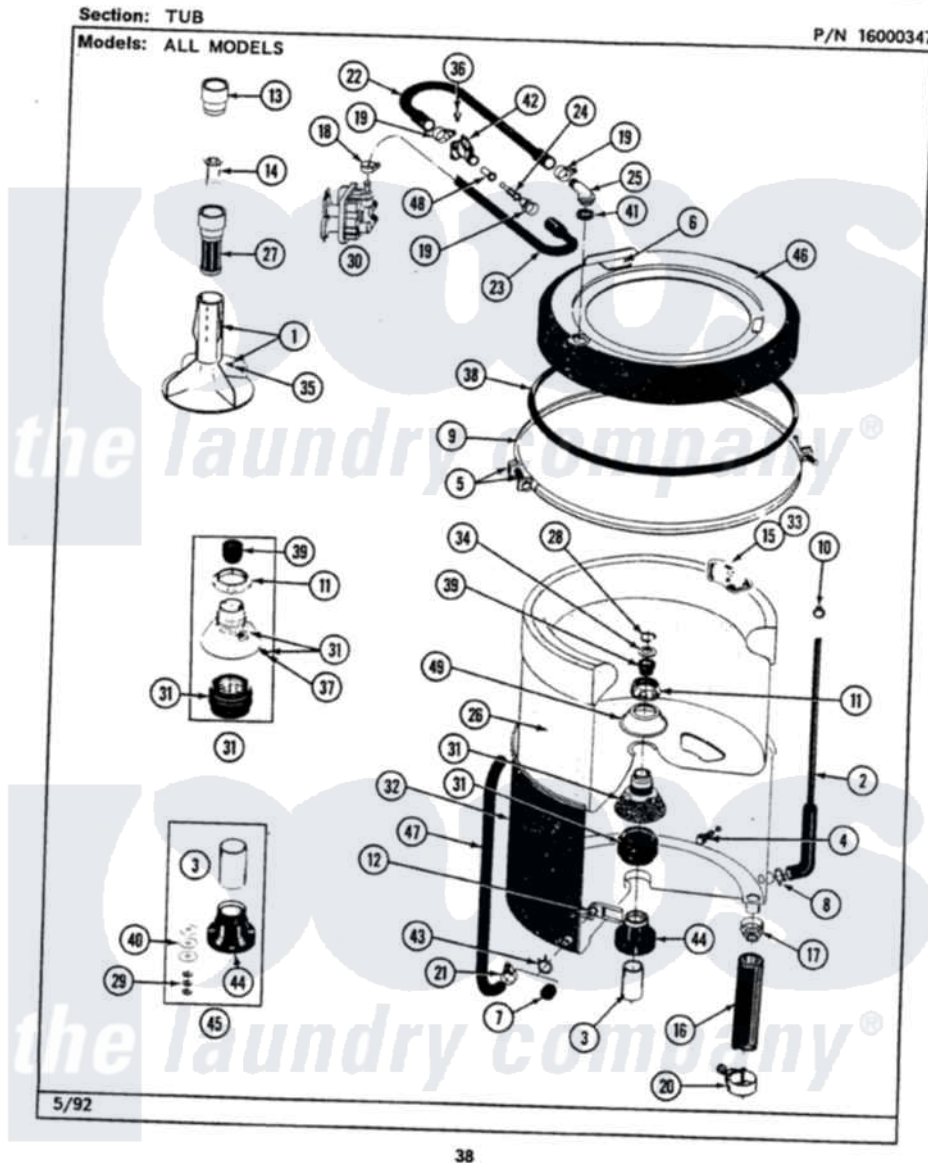

# Maytag LAT8800ABW 07 - TUB

Maytag [Residential Maytag LAT8800ABW Washer Parts](#) Parts Diagram 07 - TUB  
Click on the part number to view part

Item	Original Part Number	Replaced By	Status	Part Description
1	<a href="#">207228</a>			Agitator W/Lock Screw
2	212942	<a href="#">22001619</a>		Tube, Water Level Switch
3	<a href="#">211130</a>			Bearing Liner, Tub Bearing
4	200744	<a href="#">W10175939</a>		Bolt
"	205254	<a href="#">W10175938</a>		Bolt
5	<a href="#">205529</a>			Nut And Bolt Kit For Tub Clam
6	<a href="#">215232</a>			Bumper, Unbalance
8	<a href="#">211641</a>			Clamp, 1-1/16"
9	<a href="#">200846</a>			Clamp - Tub Cover
10	410296	<a href="#">596669</a>		Clamp, Manifold
11	211047	<a href="#">6-2110472</a>		Nut- Clamp
12	<a href="#">214434</a>			Spout, Deflector
14	<a href="#">215733</a>			Dispensing Cup
16	<a href="#">213045</a>			Hose, Outer Tub Part Not Used
17	200900	<a href="#">616099</a>		Clamp
18	<a href="#">201575</a>			Clamp, Hose