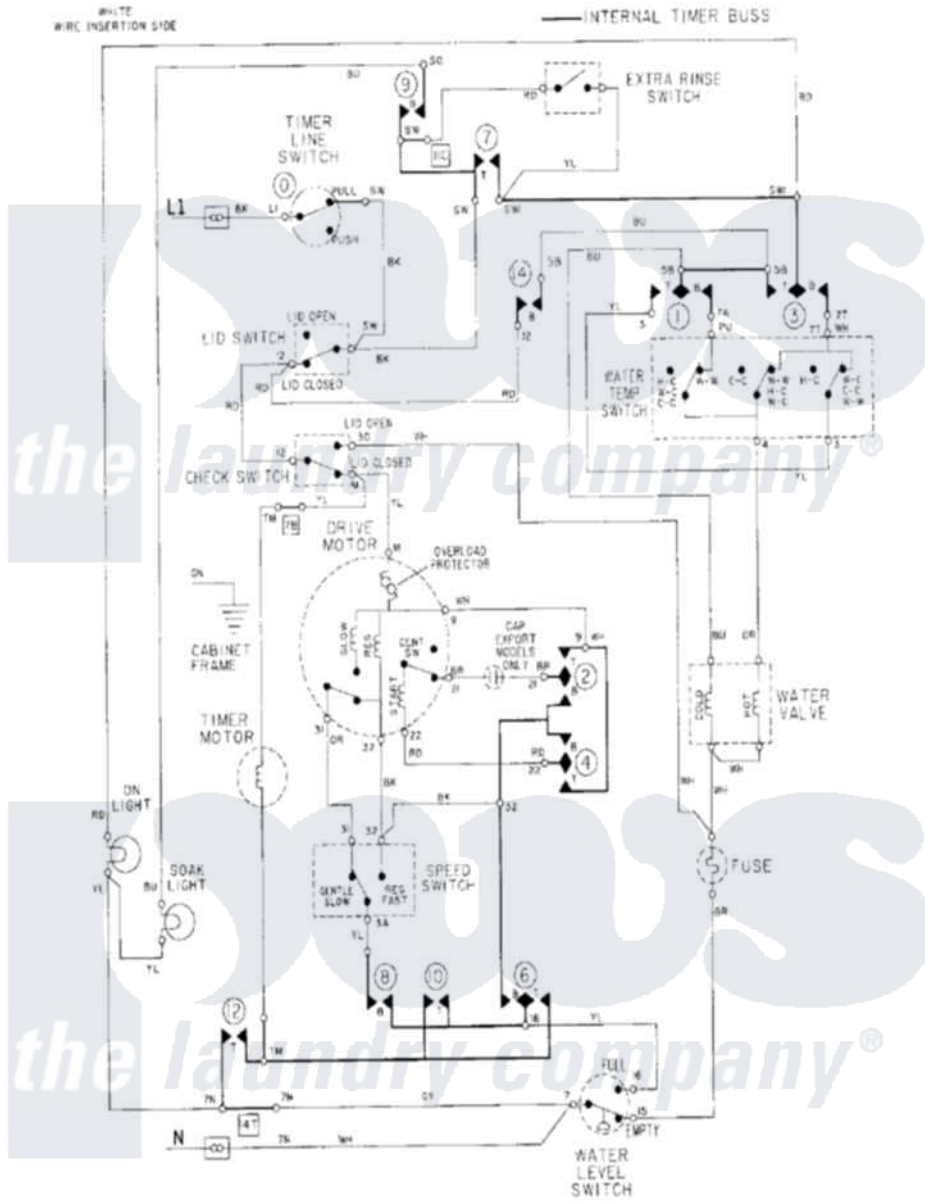

# Maytag LAT8804AAM 08 - WIRING INFORMATION

Maytag [Residential Maytag LAT8804AAM Washer Parts](#) Parts Diagram 08 - WIRING INFORMATION  
 Click on the part number to view part

Item	Original Part Number	Replaced By	Status	Part Description
NI	15001086		Not Available	WIRING INFORMATION