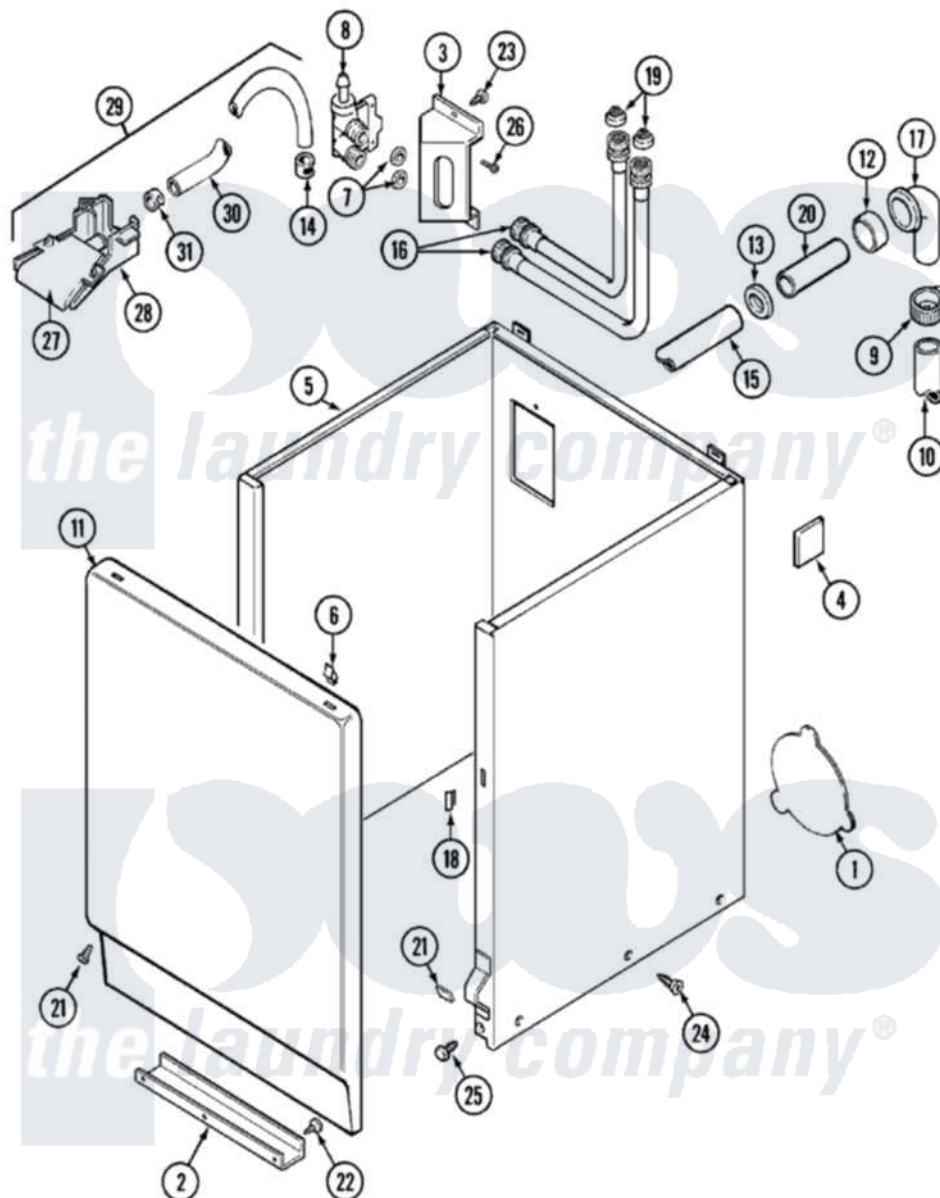

# Maytag LAT8804ABE 02 - CABINET

Maytag [Residential Maytag LAT8804ABE Washer Parts](#) Parts Diagram 02 - CABINET  
 Click on the part number to view part

Item	Original Part Number	Replaced By	Status	Part Description
1	211294	<a href="#">90767</a>		Screw, 8A X 3/8 HeX Washer Head Tapping
"	211878		Not Available	PLATE, ACCESS
2	<a href="#">213846</a>			Guard, Belt
3	214812	<a href="#">22002361</a>		Bracket, Water Valve
4	<a href="#">215058</a>			Pad, Cabinet Bumper
5	22001302	<a href="#">22004425</a>		Cabinet White Aspack
6	212982	<a href="#">22001650</a>		Fastener, Spring
7	<a href="#">Y013783</a>			Washer, Inlet Hose
8	214337	<a href="#">96160</a>		Screen
"	<a href="#">22001274</a>			Valve, Water
9	200908	<a href="#">285655</a>		Clamp, Hose
10	<a href="#">Y059149</a>			(7/8" I.D. CARTON OF 50 FT.)
"	<a href="#">216017</a>			Hose, Drain
11	<a href="#">22001143</a>			Damper, Sound
"	<a href="#">22001144</a>			Damper, Sound