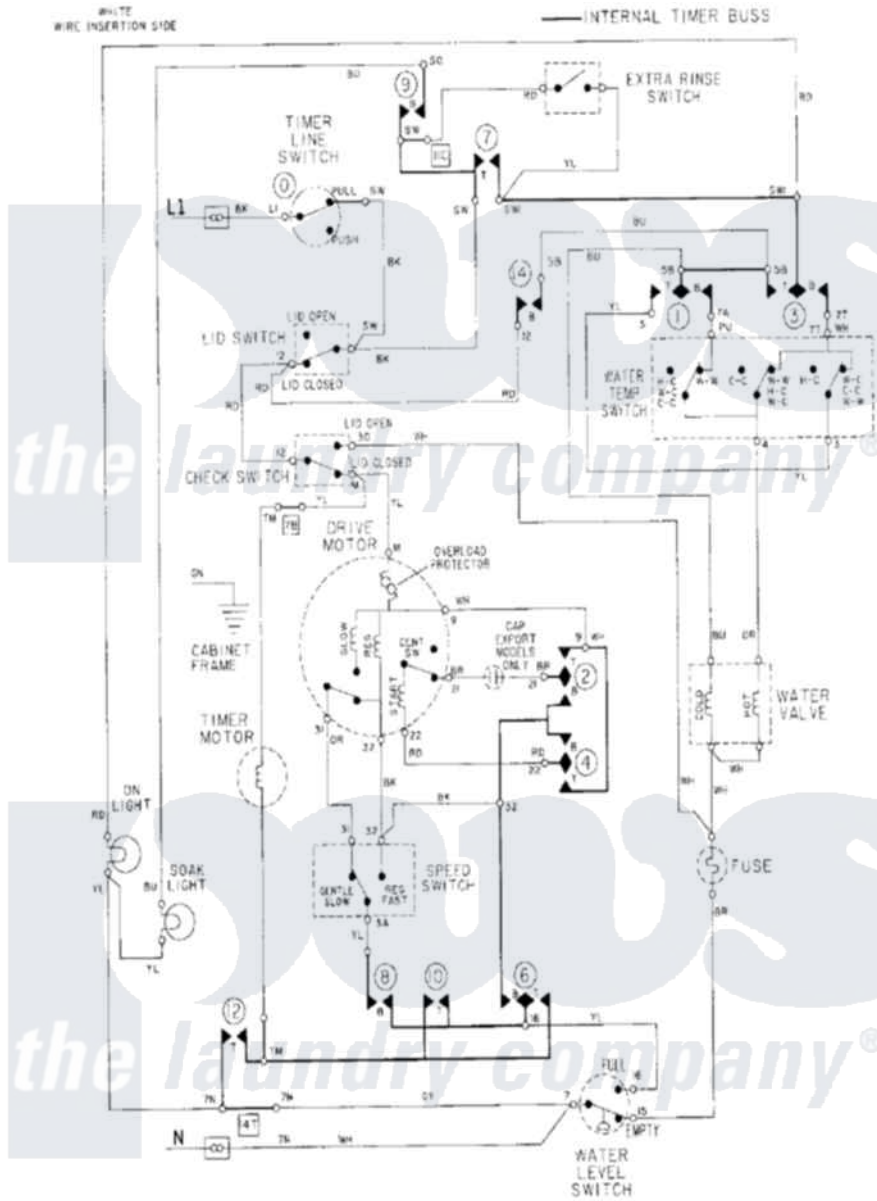

Maytag LAT8804ABE 08 - WIRING INFORMATION

Maytag Residential Maytag LAT8804ABE Washer Parts Parts Diagram 08 - WIRING INFORMATION
 Click on the part number to view part

Item	Original Part Number	Replaced By	Status	Part Description
NI	15001086		Not Available	WIRING INFORMATION