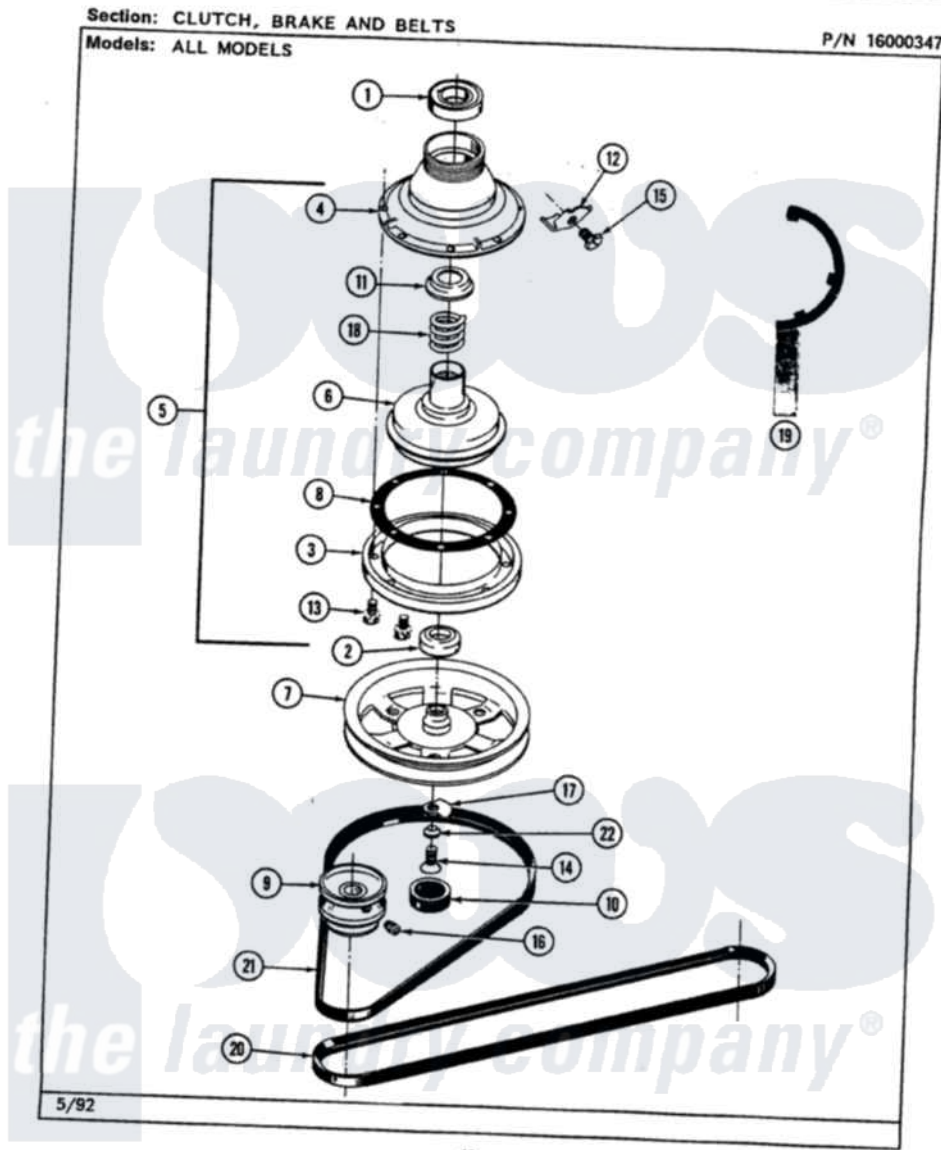

Maytag LAT8820AAL 03 - CLUTCH, BRAKE & BELTS

Maytag Residential Maytag LAT8820AAL Washer Parts Parts Diagram 03 - CLUTCH, BRAKE & BELTS
Click on the part number to view part

Item	Original Part Number	Replaced By	Status	Part Description
1	Y200720	22003441		Bearing, Rear
2	200835			Bearing, Brake Rotor
3	211043	6-2011900		Brake Asse
4	211045	6-2011900		Brake Asse
5	201190	6-2011900		Brake Asse
6	201126	6-2011900		Brake Asse
7	211059	6-2301530		Pulley
8	211042	6-2011900		Brake Asse
9	200816	6-2008160		Pulley- MO
10	211038		Not Available	CAP, OIL RETAINER
11	211039	6-2011900		Brake Asse
12	213325			Clip, Retaining
13	211000			SCREW, BRAKE DRUM (HEX HEAD)
14	211375	681582		Screw
15	213326			Bolt, Sems Retaining Clip
16	Y053241			Set Screw, Motor Pulley

17	211089		Lug, Stop Pulley
18	211041	6-2011900	Brake Asse
19	Y038315	038315	Tool
20	211124		Part Not Used
21	211125		V Belt, Drive Pulley
22	211090	22003555	Washer, Stop Lug