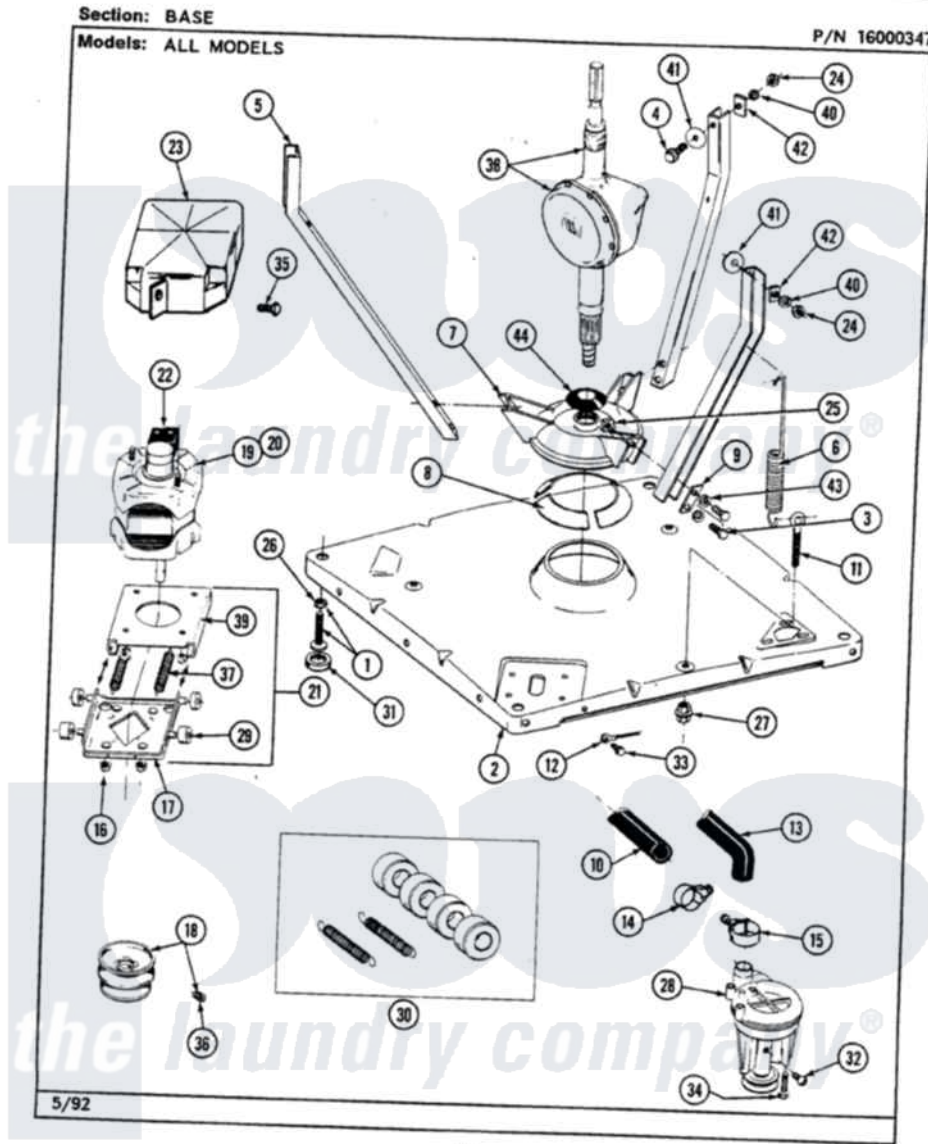

Maytag LAT8820AAW 01 - BASE

44

Maytag [Residential Maytag LAT8820AAW Washer Parts](#) Parts Diagram 01 - BASE
 Click on the part number to view part

Item	Original Part Number	Replaced By	Status	Part Description
1	Y302699	22003428		Leg, Adjustable
2	203274			Base With Damper Pads
3	Y015627			Screw- Hex
4	205254	W10175938		Bolt
"	200744	W10175939		Bolt
5	213053			Brace, Tub Part Not Used
6	213054			Centering Spring - 3 Used
7	203725			Damper W/Bolt And Clip
8	203956			Damper Pad Kit
9	213073			Washer, Double Brace
10	214767	22001448		Hose, Pump
11	213120	216416		Bolt, Eye/Centering Spring
12	204807			Ground Wire, Supp. Plte To Top Cover
13	213045			Hose, Outer Tub Part Not Used
14	200461	285655		Clamp, Hose