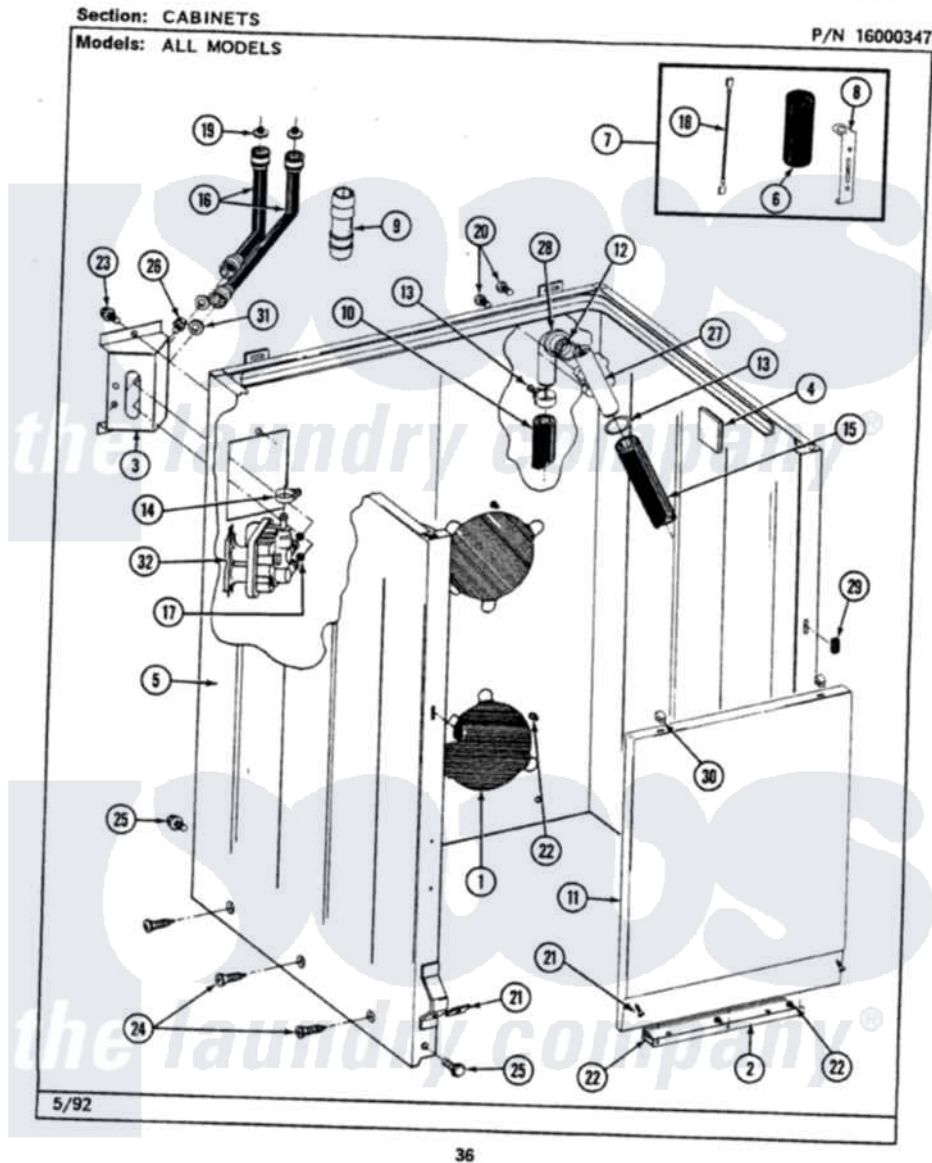

# Maytag LAT8820AAW 02 - CABINET

Maytag [Residential Maytag LAT8820AAW Washer Parts](#) Parts Diagram 02 - CABINET  
Click on the part number to view part

Item	Original Part Number	Replaced By	Status	Part Description
1	211878		Not Available	PLATE, ACCESS
2	<a href="#">213846</a>			Guard, Belt
3	214812	<a href="#">22002361</a>		Bracket, Water Valve
4	<a href="#">215058</a>			Pad, Cabinet Bumper
5	203319	<a href="#">22203319</a>		Cabinet
6	<a href="#">Y200832</a>			Capacitor
7	<a href="#">206103</a>			Capacitor Kit
8	<a href="#">211149</a>			Clip, Capacitor
9	<a href="#">Y216015</a>			Coupling, Hose
10	<a href="#">Y059149</a>			(7/8" I.D. CARTON OF 50 FT.)
"	<a href="#">216017</a>			Hose, Drain
11	212998		Not Available	PANEL, FRONT (WHT)
12	<a href="#">214765</a>			Gasket, Siphon Break
13	200908	<a href="#">285655</a>		Clamp, Hose
14	<a href="#">201575</a>			Clamp, Hose
15	214767	<a href="#">22001448</a>		Hose, Pump

16	<a href="#">202860</a>		Inlet Hose Assembly
17	214337	<a href="#">96160</a>	Screen
18	<a href="#">203237</a>		No.17 Wire With Terminal
19	200961	<a href="#">12001413</a>	Strainer And Washer Kit
20	<a href="#">Y014874</a>		Screw, Idler Arm And Sleeve
21	<a href="#">204439</a>		Screw And Fstner Assembly
22	211294	<a href="#">90767</a>	Screw, 8A X 3/8 HeX Washer Head Tapping
23	212276	<a href="#">W10116760</a>	Screw
24	<a href="#">213007</a>		Xfor Cabinet See Cabinet, Back
25	213121	<a href="#">3400111</a>	Screw, 12-14 X 5/8
"	213122	<a href="#">27001200</a>	Screw
26	<a href="#">Y313561</a>		Screw----NA
27	<a href="#">206638</a>		Siphon Break
28	Y216016	<a href="#">W10116738</a>	Elbow
29	214376	<a href="#">22002331</a>	Spacer, Front Panel
30	212982	<a href="#">22001650</a>	Fastener, Spring
31	<a href="#">Y013783</a>		Washer, Inlet Hose
32	<a href="#">205613</a>		Water Valve