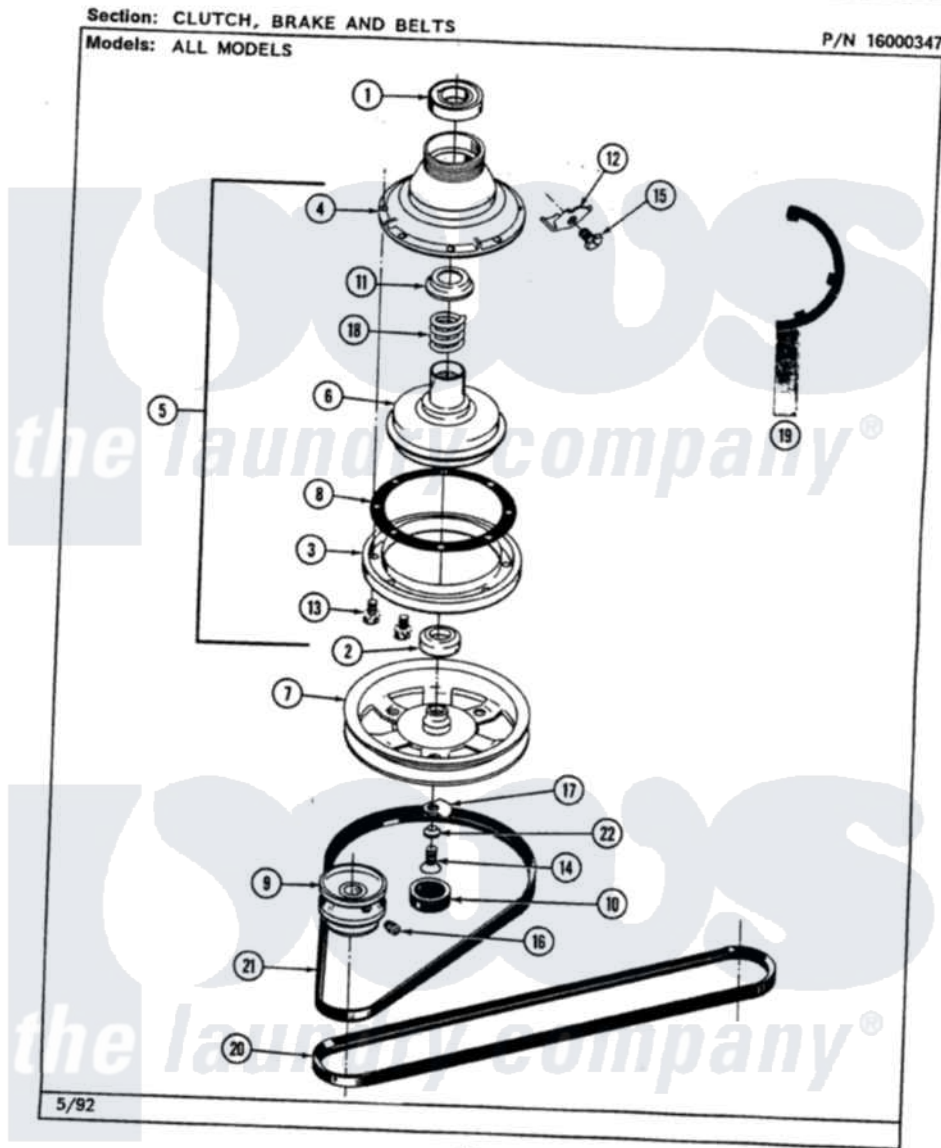

Maytag LAT8820AAW 03 - CLUTCH, BRAKE & BELTS

Maytag Residential Maytag LAT8820AAW Washer Parts Parts Diagram 03 - CLUTCH, BRAKE & BELTS
Click on the part number to view part

Item	Original Part Number	Replaced By	Status	Part Description
1	Y200720	22003441		Bearing, Rear
2	200835			Bearing, Brake Rotor
3	211043	6-2011900		Brake Asse
4	211045	6-2011900		Brake Asse
5	201190	6-2011900		Brake Asse
6	201126	6-2011900		Brake Asse
7	211059	6-2301530		Pulley
8	211042	6-2011900		Brake Asse
9	200816	6-2008160		Pulley- MO
10	211038		Not Available	CAP, OIL RETAINER
11	211039	6-2011900		Brake Asse
12	213325			Clip, Retaining
13	211000			SCREW, BRAKE DRUM (HEX HEAD)
14	211375	681582		Screw
15	213326			Bolt, Sems Retaining Clip
16	Y053241			Set Screw, Motor Pulley

17	211089		Lug, Stop Pulley
18	211041	6-2011900	Brake Asse
19	Y038315	038315	Tool
20	211124		Part Not Used
21	211125		V Belt, Drive Pulley
22	211090	22003555	Washer, Stop Lug