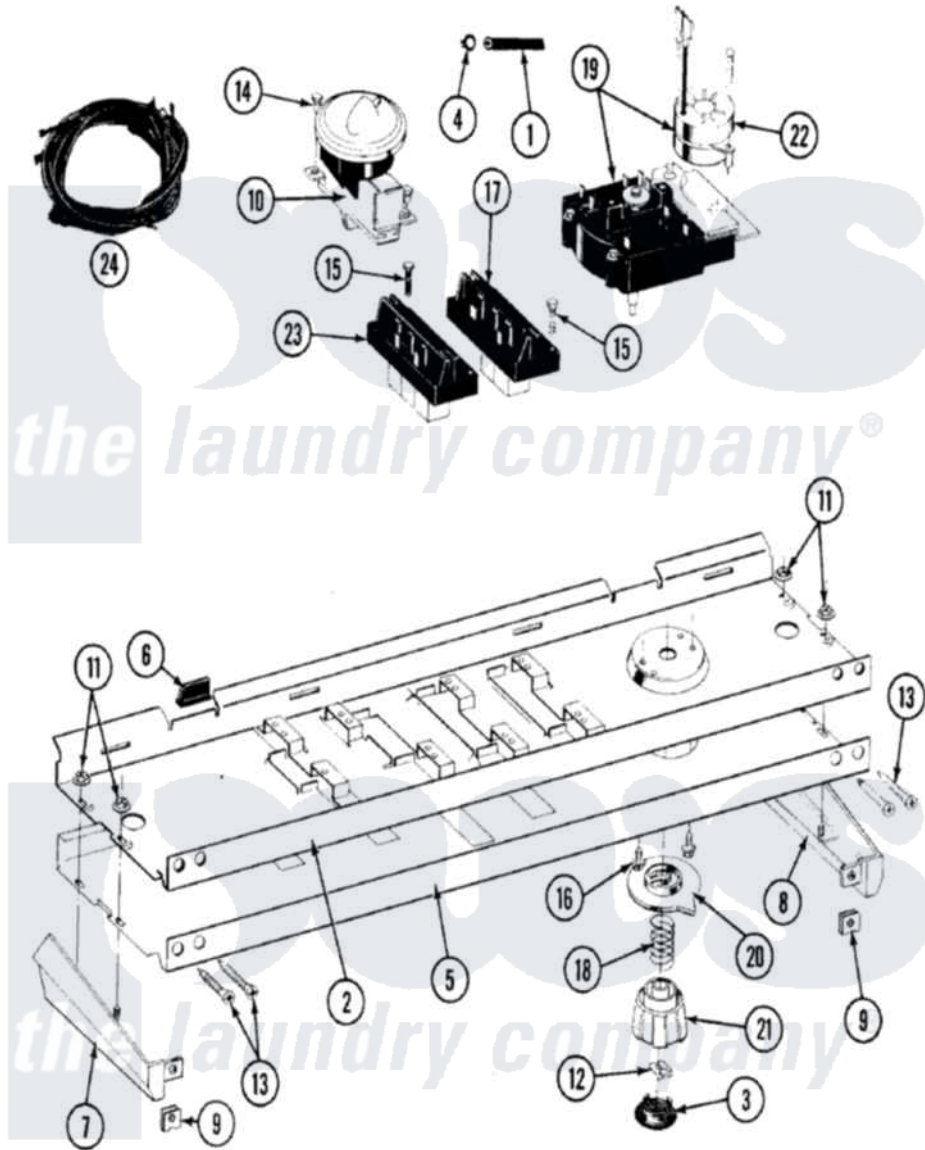

# Maytag LAT8820AAW 04 - CONTROL PANEL

Maytag [Residential Maytag LAT8820AAW Washer Parts](#) Parts Diagram 04 - CONTROL PANEL  
 Click on the part number to view part

Item	Original Part Number	Replaced By	Status	Part Description
1	212942	<a href="#">22001619</a>		Tube, Water Level Switch
2	<a href="#">214809</a>			Back Up Plate
3	215821		Not Available	CAP, KNOB
4	410296	<a href="#">596669</a>		Clamp, Manifold
5	<a href="#">207391</a>			Control Panel
6	<a href="#">214897</a>			Pad, Control Panel
7	207215		Not Available	END CAP LH
8	207216		Not Available	END CAP RH
9	<a href="#">214894</a>			Fastener, End Cap
10	<a href="#">207360</a>			Infinite Level Press Switch
11	<a href="#">214872</a>			Palnut, End Cap Note: Nut, Lamp Holder
12	<a href="#">211605</a>			Bezel, Timer Dial
13	<a href="#">210932</a>			Screw, No.8 X 9/16 Ctsk Note: Screw, Inlet Duct
14	211168	<a href="#">W10139210</a>		Screw, 8-18 X 5/16
15	213117	<a href="#">67006908</a>		Screw, Ice Rack

16	213966	<a href="#">3400014</a>	Screw
17	<a href="#">207370</a>		Speed Control Switch - 2 Butto
18	<a href="#">211065</a>		Spring, Index Wheel
19	207374	Not Available	TIMER
20	215827	Not Available	TIMER DIAL SKIRT
21	<a href="#">215828</a>		Knob, Timer
22	205033	<a href="#">22205033</a>	Motor- Tim
23	207368	Not Available	TEMP CONTROL SWITCH - 3 BUTTON
24	207384	Not Available	WIRE HARNESS