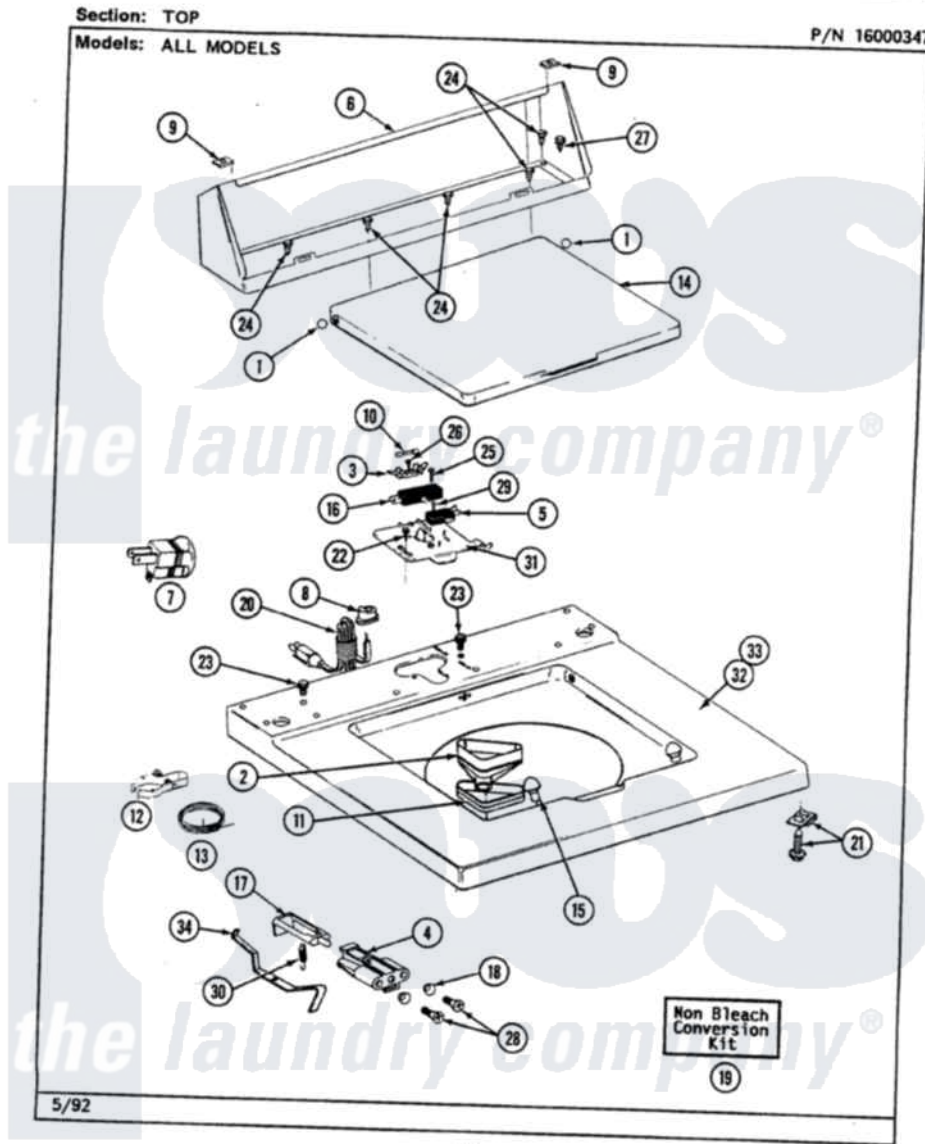

Maytag LAT8820AAW 05 - TOP

34

Maytag [Residential Maytag LAT8820AAW Washer Parts](#) Parts Diagram 05 - TOP
 Click on the part number to view part

Item	Original Part Number	Replaced By	Status	Part Description
1	211726			Hinge, Ball Lid
2	215577			Bleach Inlet White
3	207167			Block, Fuse
4	214279	204968		Plunger And Bracket Assembly--W
5	207166			Switch, Check
6	205635			Console
7	Y201808			Converter
8	211881			Grommet, Cord Part Not Used-Gas Models Only
9	215075			Fastener, Control Panel To Console
10	207168	22001682		Switch Assembly, Lid W/4amp Fuse
11	214436			Gasket
12	301548			Clamp, Ground Wire
13	311155			Ground Wire And Clamp
14	216073			LID (WHITE)

15	212716		Bumper, Lid
16	205415	279347	Switch-Lid
17	215700		Not Available
18	211500		LID SWITCH PLUNGER
19	205997		Washer, Bracket To Top Cover
20	204590		Non-Bleach Conversion Kit
21	204445		Cord, Power
22	207159	489355	Screw And Fastener Assembly
23	210186	3370225	Screw, 8 X 1/2
24	211294	90767	Screw
25	213501		Screw, 8A X 3/8 HeX Washer Head Tapping
26	215705	Y311711	Screw, No.6-20 X 1-1/8 Inch
27	Y313559		Screw, Fuse Block
28	910182	25-7809	Screw
29	912012	3400409	Screw, No.6-20 1/2 Flthd Torx
30	213720		Screw
31	Y215699	22001678	Spring, Lid Switch
33	207172		Bracket, Switch And Fuse
34	215704		Top Cover
			Lever, Unbalance