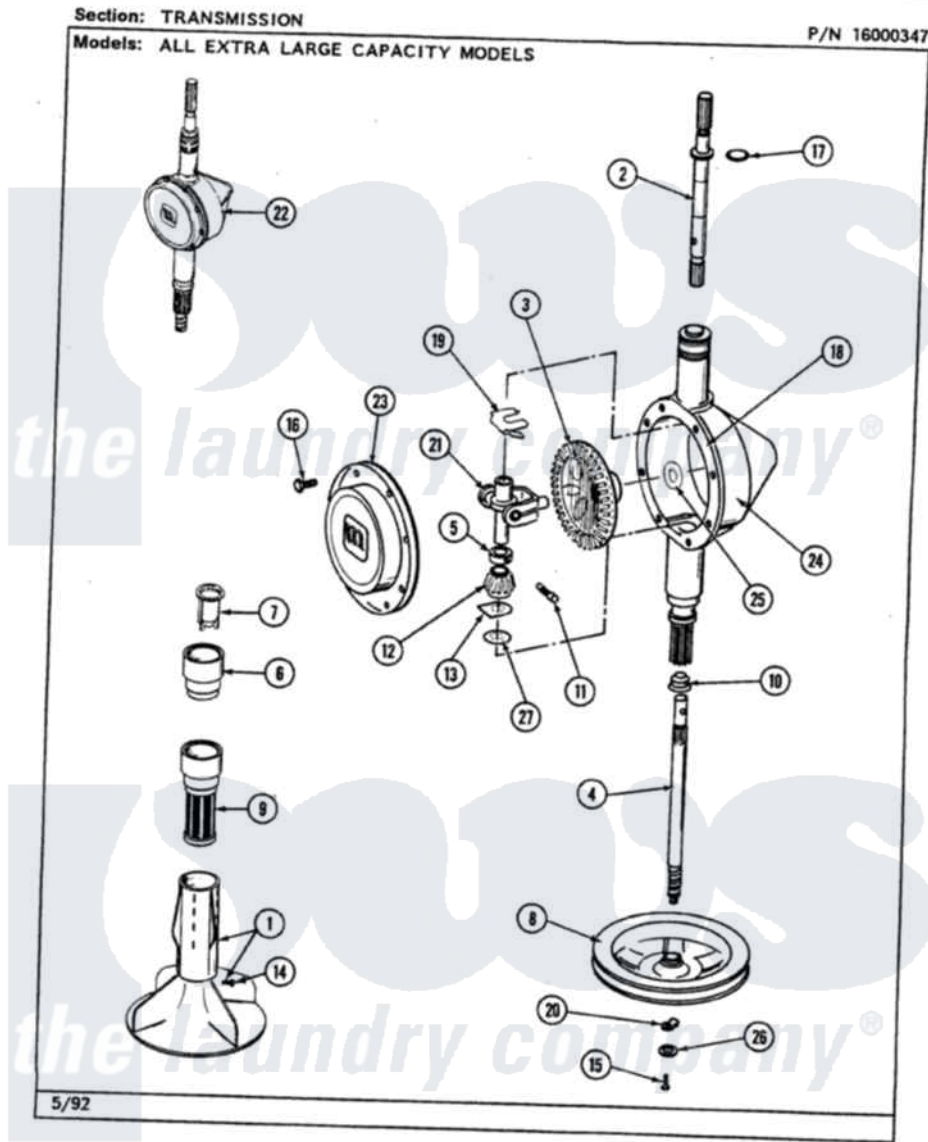

Maytag LAT8820AAW 06 - TRANSMISSION

42

Maytag [Residential Maytag LAT8820AAW Washer Parts](#) Parts Diagram 06 - TRANSMISSION
Click on the part number to view part

Item	Original Part Number	Replaced By	Status	Part Description
1	207228			Agitator W/Lock Screw
2	207153	6-2097820		Kit- Shaft
3	206713	6-2067130		Gear- Beve
4	215410	12001450		Ctr Shaft W/Collar Andkeeper- Dp
5	215415		Not Available	COLLAR, LOWER
7	215733			Dispensing Cup
8	211059	6-2301530		Pulley
9	207426			Lint Filter Deep
10	206602	207843		Lip Seal Repair Kit
11	Y206629			Pin, Collar
12	215401	W10221114		Pinion
13	215395			Plate, Clutch
14	206478		Not Available	SCREW & WASHER FOR AGITATOR
15	211375	681582		Screw
16	215417		Not Available	SCREW, TRANSMISSION

16	213417	Not Available	COVER
17	210690		Seal, Rubber
18	Y058700	675652	Adhesive
19	215581		Spring, Agitator Shaft
20	211089		Lug, Stop Pulley
21	206685	6-2066850	Yoke
22	206707	6-2097750	Trans Dee
23	206628		Cover, Transmission
24	206624	6-2097750	Trans Dee
25	215394		Washer, Bevel Gear
26	211090	22003555	Washer, Stop Lug
27	211483	6-2114830	Washer- SP