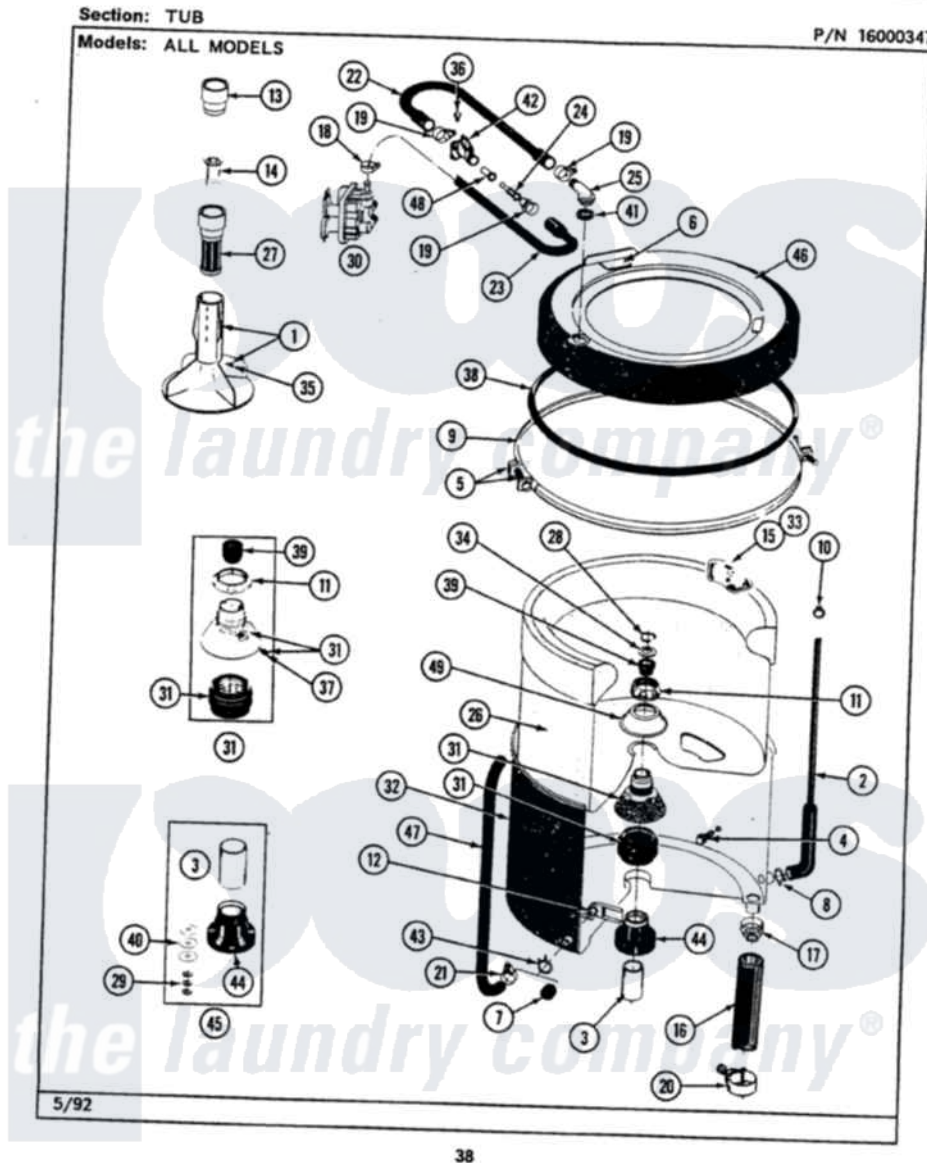

Maytag LAT8820AAW 07 - TUB

Maytag [Residential Maytag LAT8820AAW Washer Parts](#) Parts Diagram 07 - TUB
Click on the part number to view part

Item	Original Part Number	Replaced By	Status	Part Description
1	207228			Agitator W/Lock Screw
2	212942	22001619		Tube, Water Level Switch
3	211130			Bearing Liner, Tub Bearing
4	200744	W10175939		Bolt
"	205254	W10175938		Bolt
5	205529			Nut And Bolt Kit For Tub Clam
6	215232			Bumper, Unbalance
7	214725			Cap For Spout-Outer Tub
8	211641			Clamp, 1-1/16"
9	200846			Clamp - Tub Cover
10	410296	596669		Clamp, Manifold
11	211047	6-2110472		Nut- Clamp
14	215733			Dispensing Cup
16	213045			Hose, Outer Tub Part Not Used
17	200900	616099		Clamp
18	201575			Clamp, Hose

19	202515	596669	Clamp, Manifold
20	202574	3367052	Clamp, Hose
21	205161	489503	Clamp
22	Y215234		Hose, Injector Fill
23	213013		Hose, Injector
24	213015		Nozzle, Injector
25	215235		Tube, Injector
26	207831	Not Available	TUB, INNER (W/PLUG)
27	207426		Lint Filter Deep
28	Y015667		Retaining Ring
29	Y054867		Washer, Lock
30	205613		Water Valve
31	204012	6-2095720	Mounting S
32	205484		Tub, Outer Part Not Used
33	215980		Plug, Filter Hole
34	Y015666		Washer, Retaining -
35	206478	Not Available	SCREW & WASHER FOR AGITATOR
36	312620		Screw, Sems
37	211618	22001423	Set Screw, Mounting Stem
38	211232		Seal, Tub Cover
39	Y0A4298	6-0A57420	Seal- Agitator
40	211100		Washer, Outer Tub
41	215233		Seal For Injector Tube
42	215447		Sleeve For Injector
43	214739	596669	Clamp, Manifold
44	200824	6-2040130	Tub Bearin
45	204013	6-2040130	Tub Bearin
46	206380	Not Available	COVER, TUB
48	213016	216201	Nozzle
49	211210		Washer, Clamping Nut