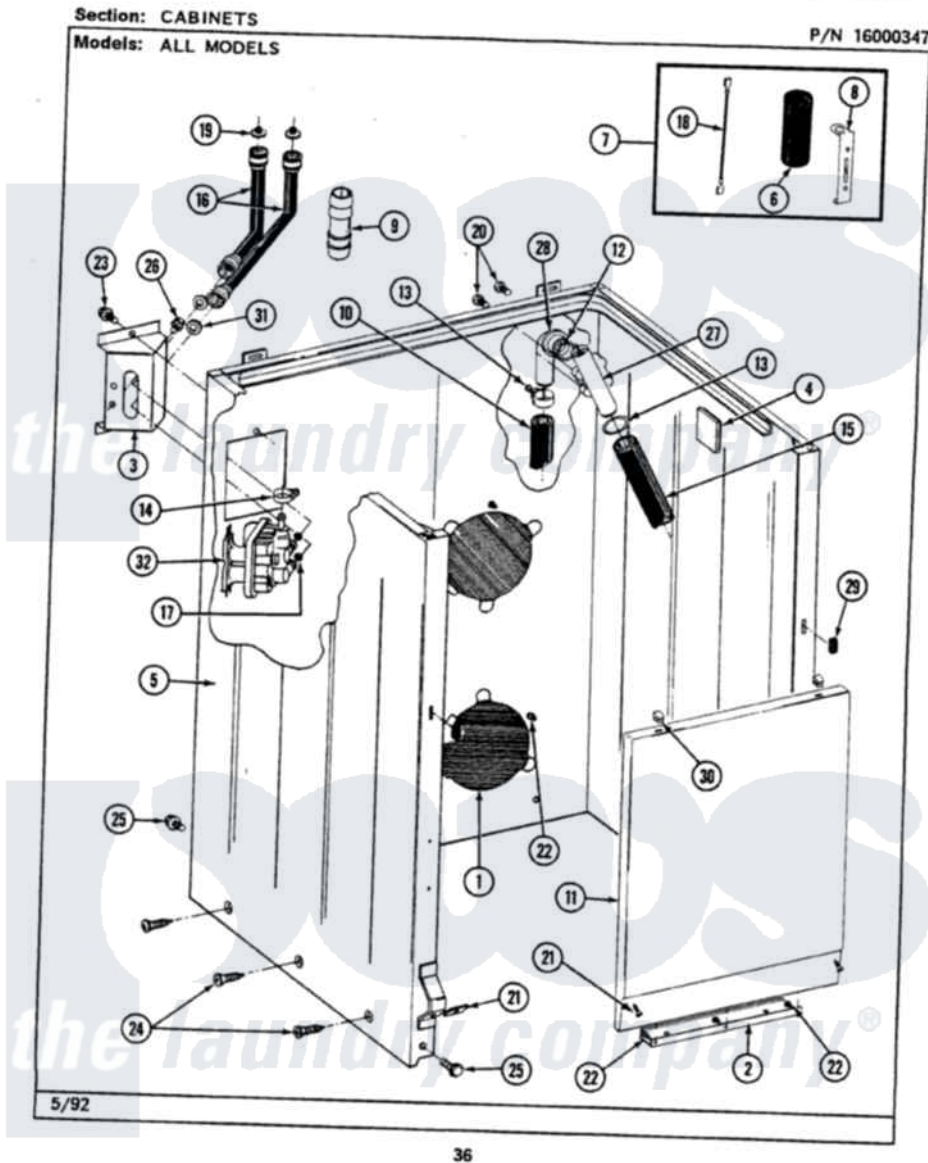

Maytag LAT8820ABL 02 - CABINET

Maytag Residential Maytag LAT8820ABL Washer Parts Parts Diagram 02 - CABINET
 Click on the part number to view part

Item	Original Part Number	Replaced By	Status	Part Description
1	211878		Not Available	PLATE, ACCESS
2	213846			Guard, Belt
3	214812	22002361		Bracket, Water Valve
4	215058			Pad, Cabinet Bumper
5	203319L		Not Available	(ALMOND)
6	Y200832			Capacitor
7	206103			Capacitor Kit
8	211149			Clip, Capacitor
9	Y216015			Coupling, Hose
10	Y059149			(7/8" I.D. CARTON OF 50 FT.)
"	216017			Hose, Drain
11	212998L		Not Available	FRONT PANEL-ALMOND
12	214765			Gasket, Siphon Break
13	200908	285655		Clamp, Hose
14	201575			Clamp, Hose
15	214767	22001448		Hose, Pump

16	202860		Inlet Hose Assembly
17	214337	96160	Screen
18	203237		No.17 Wire With Terminal
19	200961	12001413	Strainer And Washer Kit
20	Y014874		Screw, Idler Arm And Sleeve
21	204439		Screw And Fstner Assembly
22	211294	90767	Screw, 8A X 3/8 HeX Washer Head Tapping
23	212276	W10116760	Screw
24	213007		Xfor Cabinet See Cabinet, Back
25	213121	3400111	Screw, 12-14 X 5/8
"	213122	27001200	Screw
26	Y313561		Screw---NA
27	206638		Siphon Break
28	Y216016	W10116738	Elbow
29	214376	22002331	Spacer, Front Panel
30	212982	22001650	Fastener, Spring
31	Y013783		Washer, Inlet Hose
32	205613		Water Valve