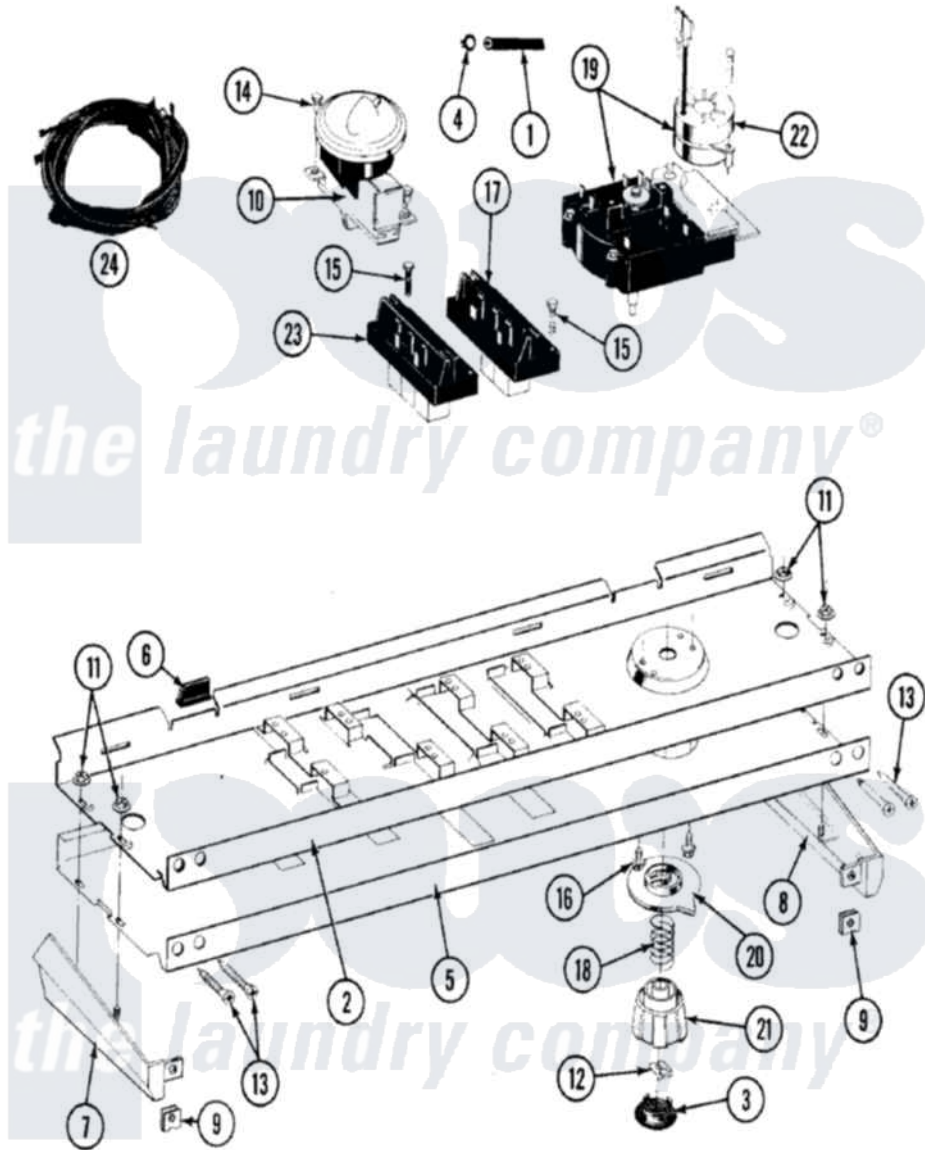

Maytag LAT8820ABL 04 - CONTROL PANEL

Maytag [Residential Maytag LAT8820ABL Washer Parts](#) Parts Diagram 04 - CONTROL PANEL
 Click on the part number to view part

Item	Original Part Number	Replaced By	Status	Part Description
1	212942	22001619		Tube, Water Level Switch
2	214809			Back Up Plate
3	215821		Not Available	CAP, KNOB
4	410296	596669		Clamp, Manifold
5	207391			Control Panel
6	214897			Pad, Control Panel
7	207215		Not Available	END CAP LH
8	207216		Not Available	END CAP RH
9	214894			Fastener, End Cap
10	207360			Infinite Level Press Switch
11	214872			Palnut, End Cap Note: Nut, Lamp Holder
12	211605			Bezel, Timer Dial
13	210932			Screw, No.8 X 9/16 Ctsk Note: Screw, Inlet Duct
14	211168	W10139210		Screw, 8-18 X 5/16
15	213117	67006908		Screw, Ice Rack

16	213966	3400014	Screw
17	207370		Speed Control Switch - 2 Butto
18	211065		Spring, Index Wheel
19	207374	Not Available	TIMER
20	215827	Not Available	TIMER DIAL SKIRT
21	215828		Knob, Timer
22	205033	22205033	Motor- Tim
23	207368	Not Available	TEMP CONTROL SWITCH - 3 BUTTON
24	207384	Not Available	WIRE HARNESS