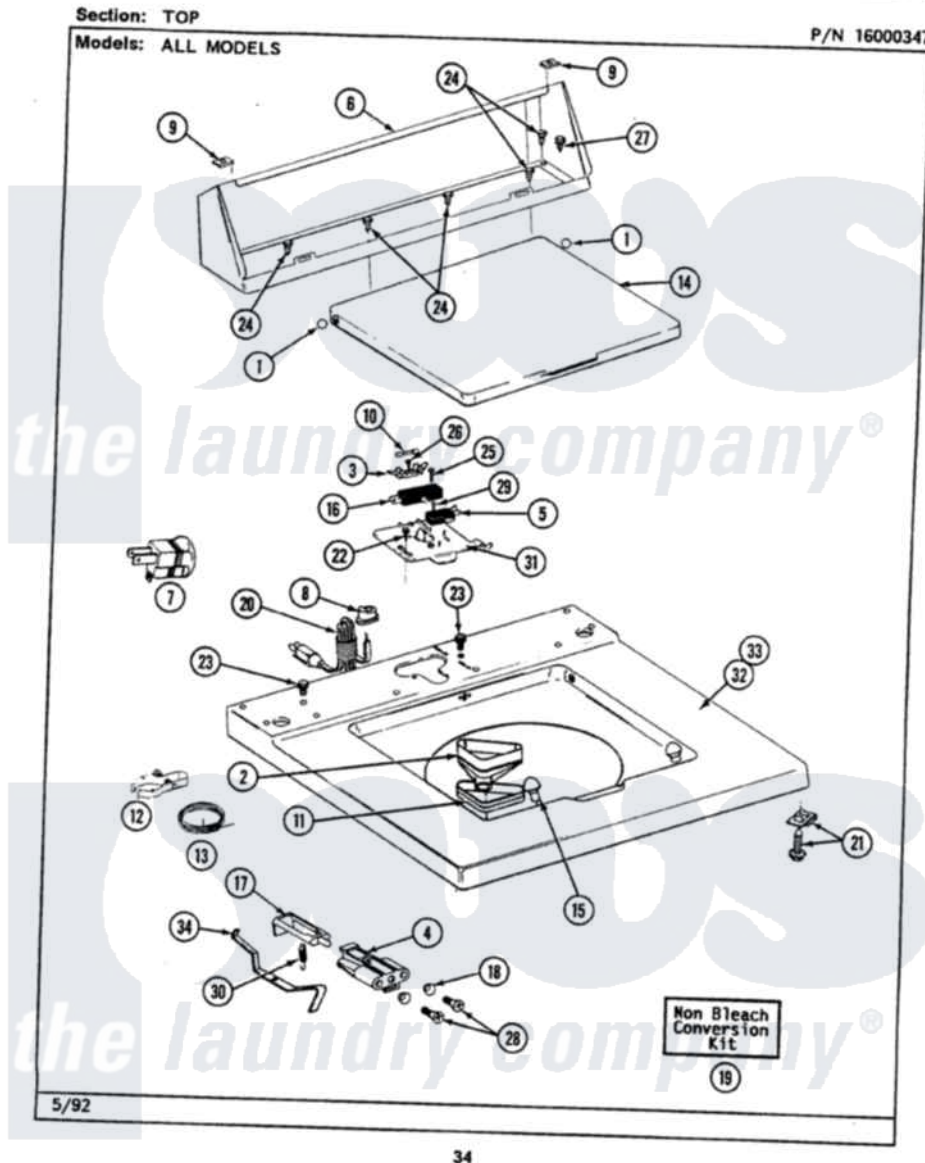

Maytag LAT8820ABL 05 - TOP

Maytag [Residential Maytag LAT8820ABL Washer Parts](#) Parts Diagram 05 - TOP
 Click on the part number to view part

Item	Original Part Number	Replaced By	Status	Part Description
1	211726			Hinge, Ball Lid
2	215578			Bleach Inlet Almond
3	207167			Block, Fuse
4	214279	204968		Plunger And Bracket Assembly--W
5	207166			Switch, Check
6	205635L		Not Available	CONSOLE (ALM)
7	Y201808			Converter
8	211881			Grommet, Cord Part Not Used-Gas Models Only
9	215075			Fastener, Control Panel To Console
10	207168	22001682		Switch Assembly, Lid W/4amp Fuse
11	214436			Gasket
12	301548			Clamp, Ground Wire
13	311155			Ground Wire And Clamp
14	216073L		Not Available	(ALMOND)---NA

15	212716		Bumper, Lid
16	205415	279347	Switch-Lid
17	215700		Not Available LID SWITCH PLUNGER
18	211500		Washer, Bracket To Top Cover
19	205997		Non-Bleach Conversion Kit
20	204590		Cord, Power
21	204445		Screw And Fastener Assembly
22	207159	489355	Screw, 8 X 1/2
23	210186	3370225	Screw
24	211294	90767	Screw, 8A X 3/8 HeX Washer Head Tapping
25	213501		Screw, No.6-20 X 1-1/8 Inch
26	215705	Y311711	Screw, Fuse Block
27	Y313559		Screw
28	910182	25-7809	Screw, No.6-20 1/2 Flthd Torx
29	912012	3400409	Screw
30	213720		Spring, Lid Switch
31	Y215699	22001678	Bracket, Switch And Fuse
33	207172L		Top Cover Assembly ALM----NA
34	215704		Lever, Unbalance