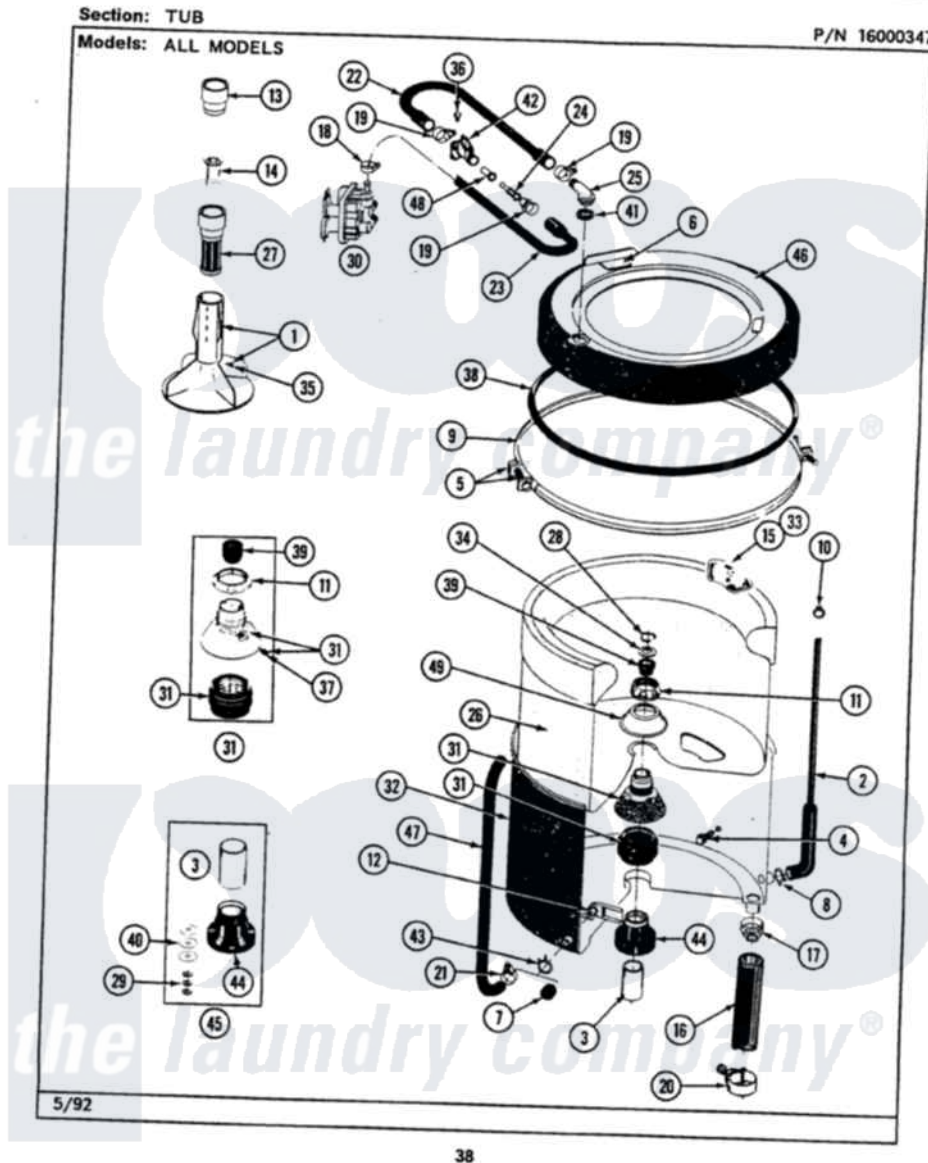

Maytag LAT8820ABL 07 - TUB

Maytag [Residential Maytag LAT8820ABL Washer Parts](#) Parts Diagram 07 - TUB
Click on the part number to view part

Item	Original Part Number	Replaced By	Status	Part Description
1	207228			Agitator W/Lock Screw
2	212942	22001619		Tube, Water Level Switch
3	211130			Bearing Liner, Tub Bearing
4	200744	W10175939		Bolt
"	205254	W10175938		Bolt
5	205529			Nut And Bolt Kit For Tub Clam
6	215232			Bumper, Unbalance
7	214725			Cap For Spout-Outer Tub
8	211641			Clamp, 1-1/16"
9	200846			Clamp - Tub Cover
10	410296	596669		Clamp, Manifold
11	211047	6-2110472		Nut- Clamp
14	215733			Dispensing Cup
16	213045			Hose, Outer Tub Part Not Used
17	200900	616099		Clamp
18	201575			Clamp, Hose

19	202515	596669	Clamp, Manifold
20	202574	3367052	Clamp, Hose
21	205161	489503	Clamp
22	Y215234		Hose, Injector Fill
23	213013		Hose, Injector
24	213015		Nozzle, Injector
25	215235		Tube, Injector
26	207831	Not Available	TUB, INNER (W/PLUG)
27	207426		Lint Filter Deep
28	Y015667		Retaining Ring
29	Y054867		Washer, Lock
30	205613		Water Valve
31	204012	6-2095720	Mounting S
32	205484		Tub, Outer Part Not Used
33	215980		Plug, Filter Hole
34	Y015666		Washer, Retaining -
35	206478	Not Available	SCREW & WASHER FOR AGITATOR
36	312620		Screw, Sems
37	211618	22001423	Set Screw, Mounting Stem
38	211232		Seal, Tub Cover
39	Y0A4298	6-0A57420	Seal- Agitator
40	211100		Washer, Outer Tub
41	215233		Seal For Injector Tube
42	215447		Sleeve For Injector
43	214739	596669	Clamp, Manifold
44	200824	6-2040130	Tub Bearin
45	204013	6-2040130	Tub Bearin
46	206380	Not Available	COVER, TUB
48	213016	216201	Nozzle
49	211210		Washer, Clamping Nut