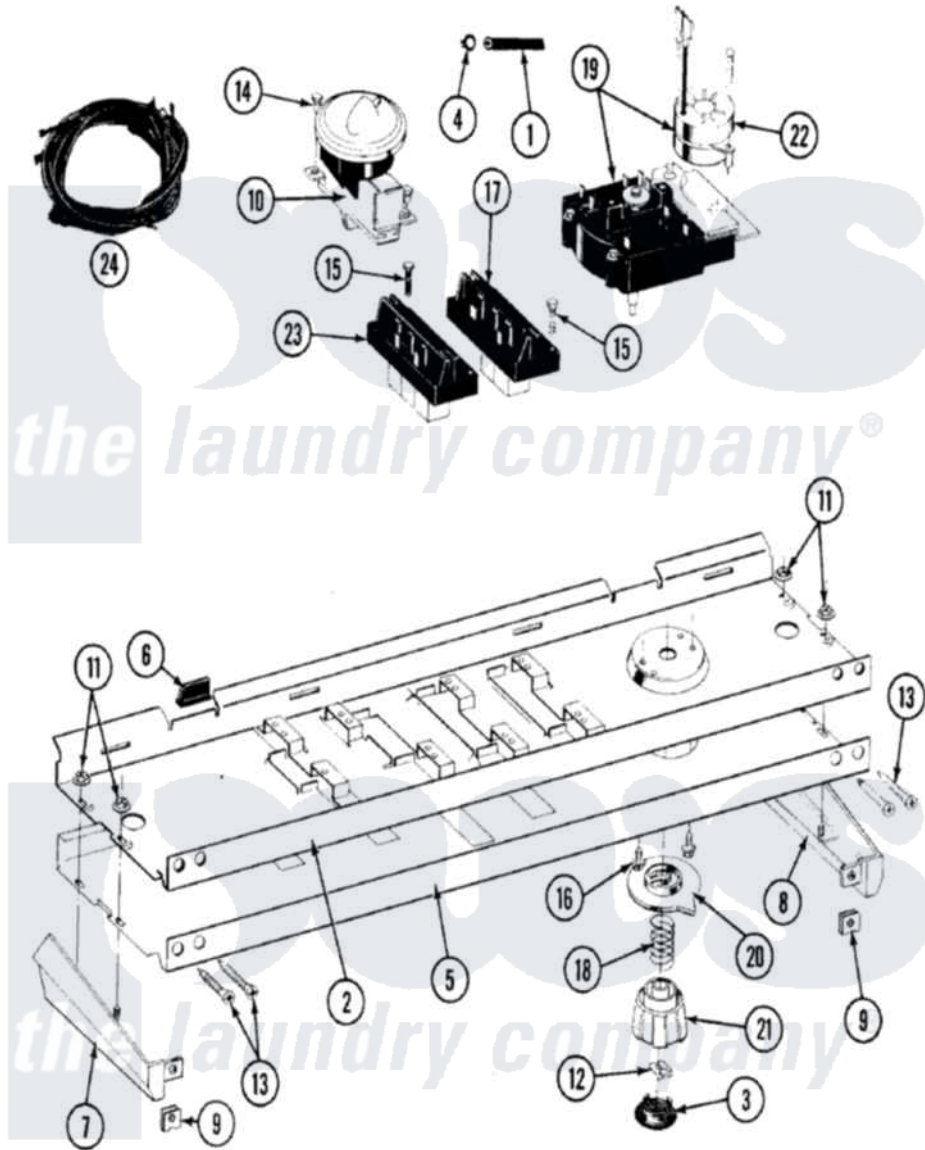

Maytag LAT8820ABW 04 - CONTROL PANEL

Maytag [Residential Maytag LAT8820ABW Washer Parts](#) Parts Diagram 04 - CONTROL PANEL
 Click on the part number to view part

Item	Original Part Number	Replaced By	Status	Part Description
1	212942	22001619		Tube, Water Level Switch
2	214809			Back Up Plate
3	215821		Not Available	CAP, KNOB
4	410296	596669		Clamp, Manifold
5	207391			Control Panel
6	214897			Pad, Control Panel
7	207215		Not Available	END CAP LH
8	207216		Not Available	END CAP RH
9	214894			Fastener, End Cap
10	207360			Infinite Level Press Switch
11	214872			Palnut, End Cap Note: Nut, Lamp Holder
12	211605			Bezel, Timer Dial
13	210932			Screw, No.8 X 9/16 Ctsk Note: Screw, Inlet Duct
14	211168	W10139210		Screw, 8-18 X 5/16
15	213117	67006908		Screw, Ice Rack

16	213966	3400014	Screw
17	207370		Speed Control Switch - 2 Butto
18	211065		Spring, Index Wheel
19	207374	Not Available	TIMER
20	215827	Not Available	TIMER DIAL SKIRT
21	215828		Knob, Timer
22	205033	22205033	Motor- Tim
23	207368	Not Available	TEMP CONTROL SWITCH - 3 BUTTON
24	207384	Not Available	WIRE HARNESS