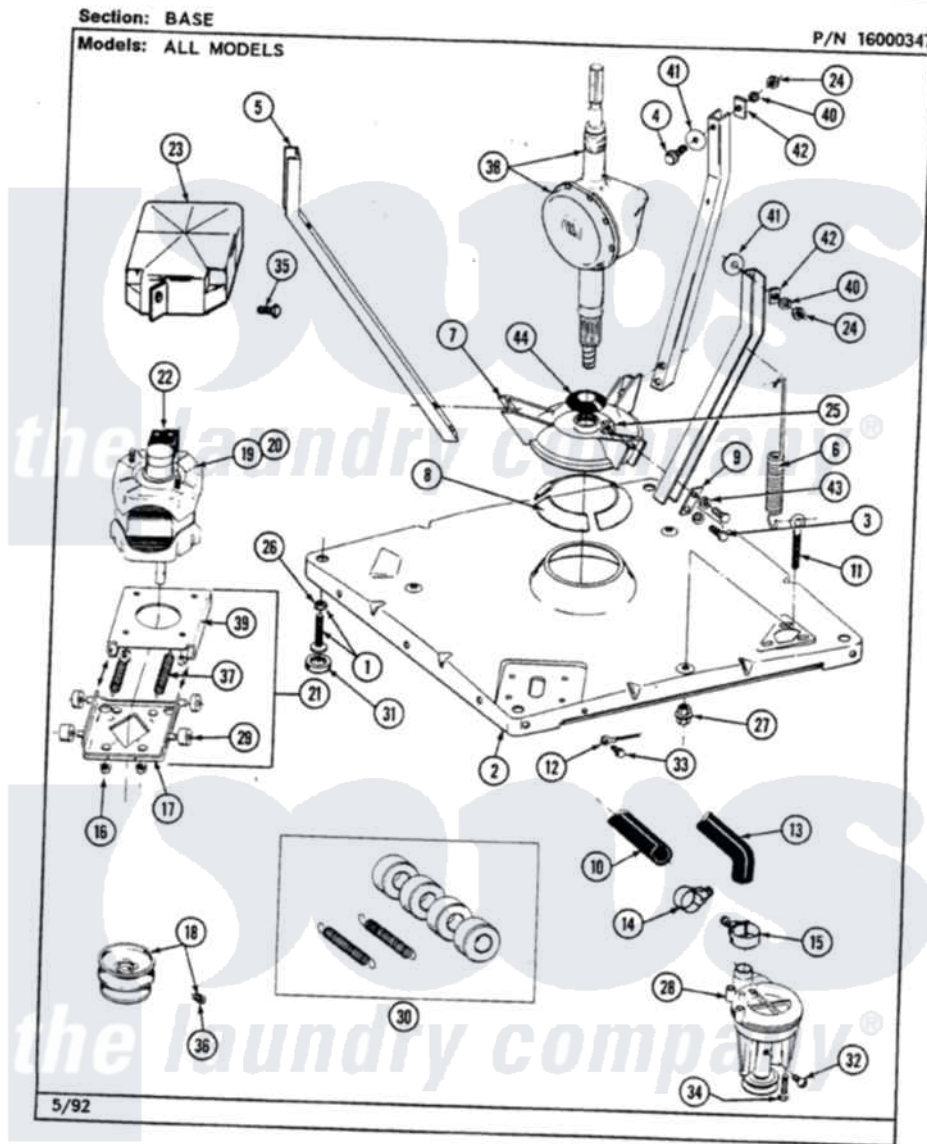

# Maytag LAT8820BAL 01 - BASE

44

Maytag Residential Maytag LAT8820BAL Washer Parts Parts Diagram 01 - BASE  
 Click on the part number to view part

Item	Original Part Number	Replaced By	Status	Part Description
1	Y302699	<a href="#">22003428</a>		Leg, Adjustable
2	<a href="#">203274</a>			Base With Damper Pads
3	<a href="#">Y015627</a>			Screw- Hex
4	205254	<a href="#">W10175938</a>		Bolt
"	200744	<a href="#">W10175939</a>		Bolt
5	<a href="#">213053</a>			Brace, Tub Part Not Used
6	<a href="#">213054</a>			Centering Spring - 3 Used
7	<a href="#">203725</a>			Damper W/Bolt And Clip
8	<a href="#">203956</a>			Damper Pad Kit
9	<a href="#">213073</a>			Washer, Double Brace
10	214767	<a href="#">22001448</a>		Hose, Pump
11	213120	<a href="#">216416</a>		Bolt, Eye/Centering Spring
12	<a href="#">204807</a>			Ground Wire, Supp. Plte To Top Cover
13	<a href="#">213045</a>			Hose, Outer Tub Part Not Used
14	200461	<a href="#">285655</a>		Clamp, Hose