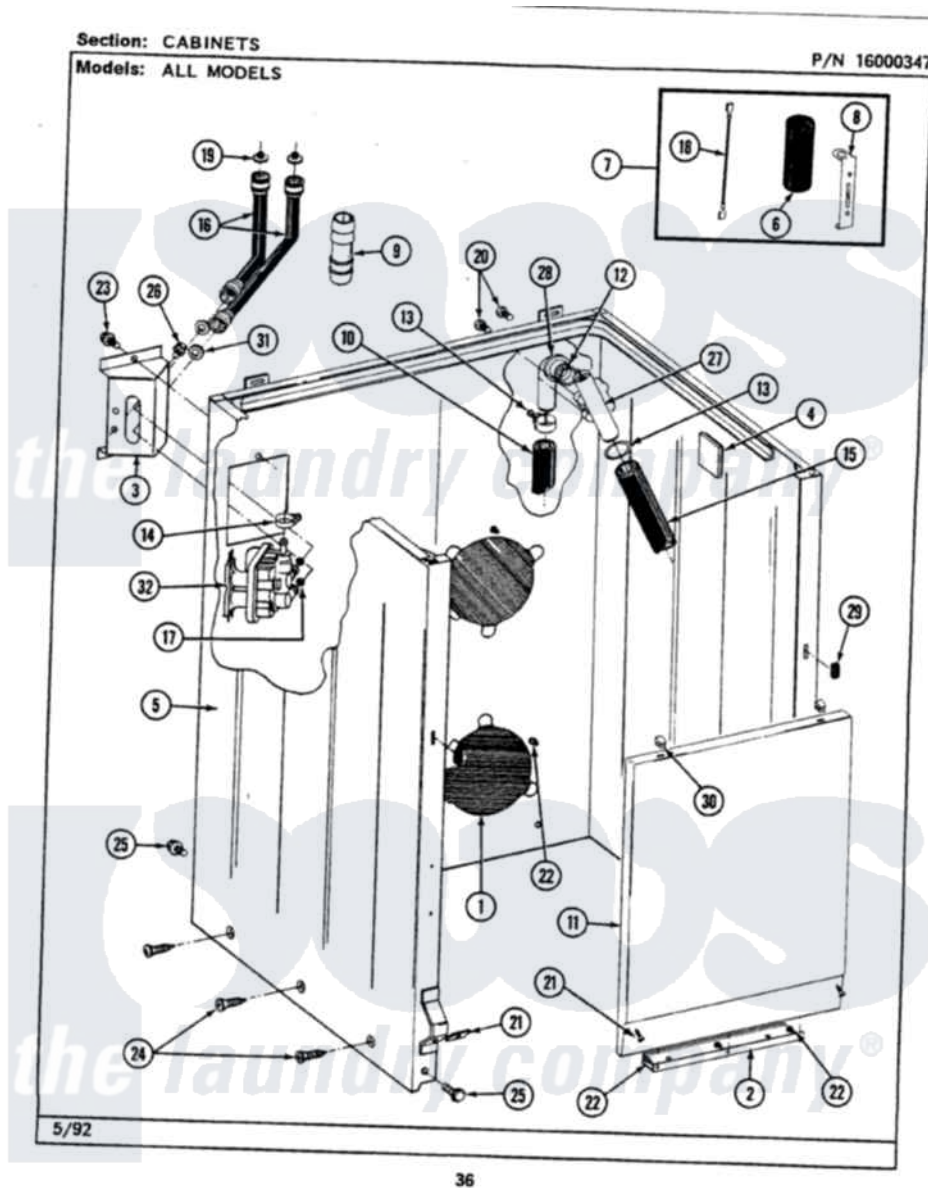

# Maytag LAT8820BAL 02 - CABINET

Maytag Residential Maytag LAT8820BAL Washer Parts Parts Diagram 02 - CABINET  
Click on the part number to view part

Item	Original Part Number	Replaced By	Status	Part Description
1	211878		Not Available	PLATE, ACCESS
2	<a href="#">213846</a>			Guard, Belt
3	214812	<a href="#">22002361</a>		Bracket, Water Valve
4	<a href="#">215058</a>			Pad, Cabinet Bumper
5	203319L		Not Available	(ALMOND)
6	<a href="#">Y200832</a>			Capacitor
7	<a href="#">206103</a>			Capacitor Kit
8	<a href="#">211149</a>			Clip, Capacitor
9	<a href="#">Y216015</a>			Coupling, Hose
10	<a href="#">Y059149</a>			(7/8" I.D. CARTON OF 50 FT.)
"	<a href="#">216017</a>			Hose, Drain
11	212998L		Not Available	FRONT PANEL-ALMOND
12	<a href="#">214765</a>			Gasket, Siphon Break
13	200908	<a href="#">285655</a>		Clamp, Hose
14	<a href="#">201575</a>			Clamp, Hose
15	214767	<a href="#">22001448</a>		Hose, Pump

16	<a href="#">202860</a>		Inlet Hose Assembly
17	214337	<a href="#">96160</a>	Screen
18	<a href="#">203237</a>		No.17 Wire With Terminal
19	200961	<a href="#">12001413</a>	Strainer And Washer Kit
20	<a href="#">Y014874</a>		Screw, Idler Arm And Sleeve
21	<a href="#">204439</a>		Screw And Fstner Assembly
22	211294	<a href="#">90767</a>	Screw, 8A X 3/8 HeX Washer Head Tapping
23	212276	<a href="#">W10116760</a>	Screw
24	<a href="#">213007</a>		Xfor Cabinet See Cabinet, Back
25	213121	<a href="#">3400111</a>	Screw, 12-14 X 5/8
"	213122	<a href="#">27001200</a>	Screw
26	<a href="#">Y313561</a>		Screw----NA
27	<a href="#">206638</a>		Siphon Break
28	Y216016	<a href="#">W10116738</a>	Elbow
29	214376	<a href="#">22002331</a>	Spacer, Front Panel
30	212982	<a href="#">22001650</a>	Fastener, Spring
31	<a href="#">Y013783</a>		Washer, Inlet Hose
32	<a href="#">205613</a>		Water Valve