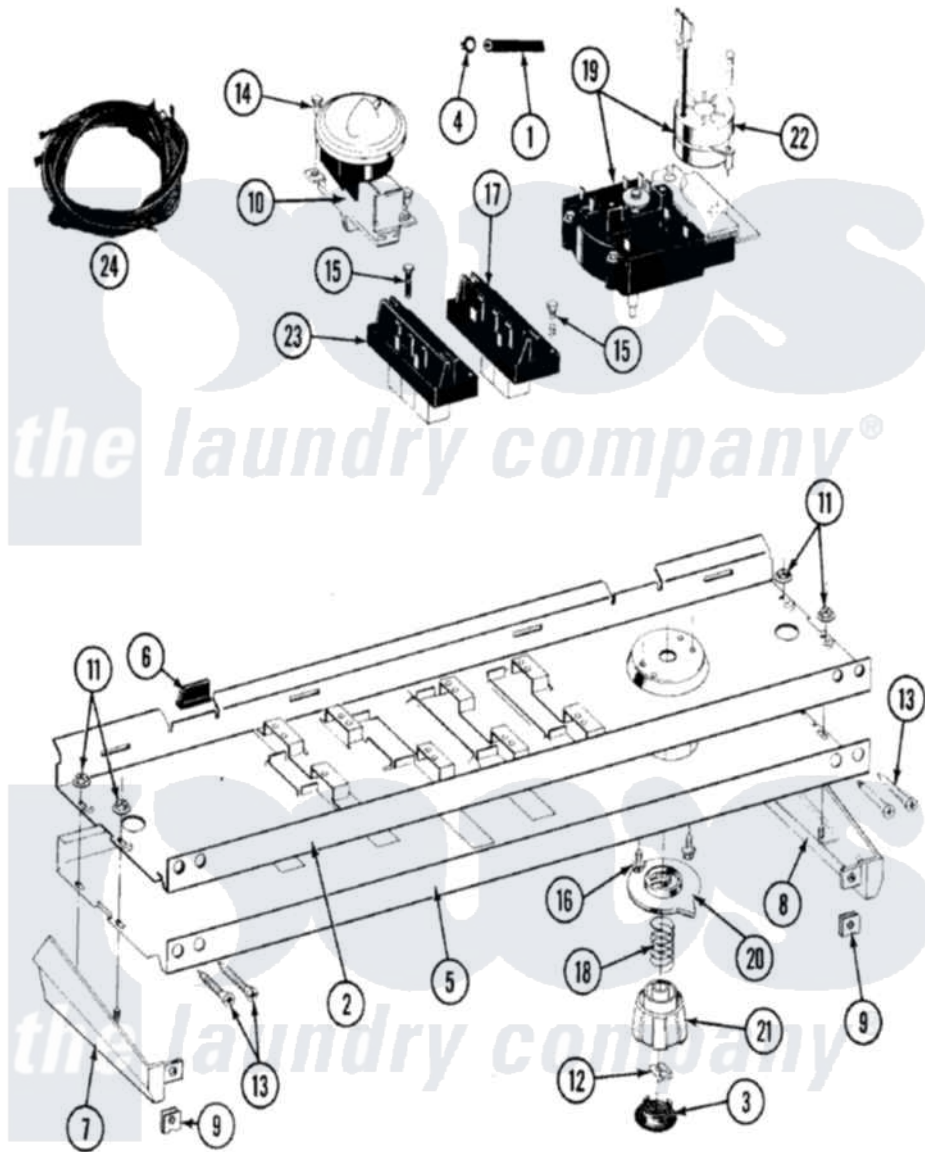

# Maytag LAT8820BAL 04 - CONTROL PANEL

Maytag [Residential Maytag LAT8820BAL Washer Parts](#) Parts Diagram 04 - CONTROL PANEL  
 Click on the part number to view part

Item	Original Part Number	Replaced By	Status	Part Description
1	212942	<a href="#">22001619</a>		Tube, Water Level Switch
2	<a href="#">214809</a>			Back Up Plate
3	215821		Not Available	CAP, KNOB
4	410296	<a href="#">596669</a>		Clamp, Manifold
5	208115		Not Available	FACIA A8840/8820
6	<a href="#">214897</a>			Pad, Control Panel
7	207215		Not Available	END CAP LH
8	207216		Not Available	END CAP RH
9	<a href="#">214894</a>			Fastener, End Cap
10	<a href="#">207360</a>			Infinite Level Press Switch
11	<a href="#">214872</a>			Palnut, End Cap Note: Nut, Lamp Holder
12	<a href="#">211605</a>			Bezel, Timer Dial
13	<a href="#">210932</a>			Screw, No.8 X 9/16 Ctsk Note: Screw, Inlet Duct
14	211168	<a href="#">W10139210</a>		Screw, 8-18 X 5/16
15	213117	<a href="#">67006908</a>		Screw, Ice Rack

16	213966	<a href="#">3400014</a>	Screw
17	<a href="#">207370</a>		Speed Control Switch - 2 Butto
18	<a href="#">211065</a>		Spring, Index Wheel
19	208120	Not Available	TIMER
20	215827	Not Available	TIMER DIAL SKIRT
21	<a href="#">215828</a>		Knob, Timer
22	205033	<a href="#">22205033</a>	Motor- Tim
23	207367	Not Available	TEMP CONTROL SWITCH - 4 BUTTON
24	207381	Not Available	WIRE HARNESS