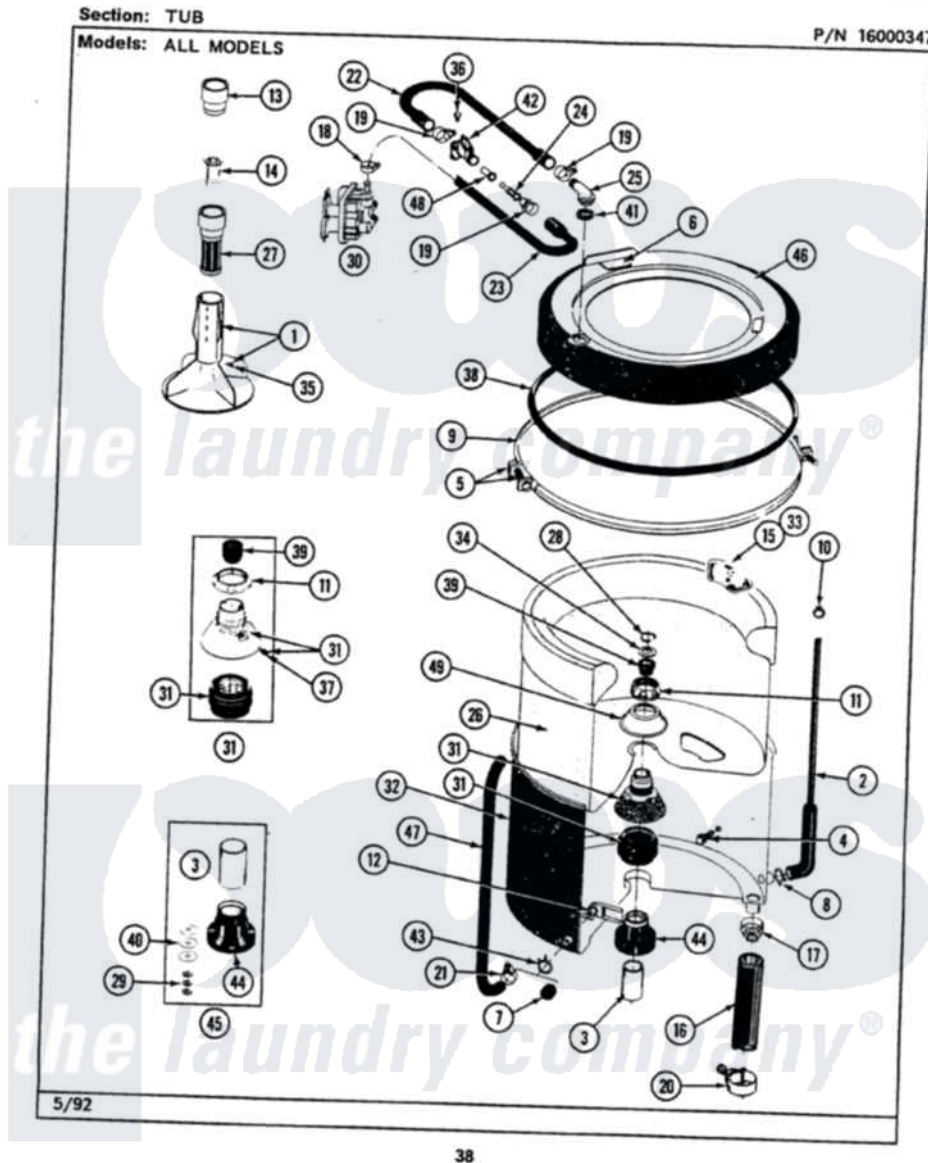

# Maytag LAT8820BAL 07 - TUB

Maytag [Residential Maytag LAT8820BAL Washer Parts](#) Parts Diagram 07 - TUB  
Click on the part number to view part

Item	Original Part Number	Replaced By	Status	Part Description
1	<a href="#">207228</a>			Agitator W/Lock Screw
2	212942	<a href="#">22001619</a>		Tube, Water Level Switch
3	<a href="#">211130</a>			Bearing Liner, Tub Bearing
4	200744	<a href="#">W10175939</a>		Bolt
"	205254	<a href="#">W10175938</a>		Bolt
5	<a href="#">205529</a>			Nut And Bolt Kit For Tub Clam
6	<a href="#">215232</a>			Bumper, Unbalance
7	<a href="#">214725</a>			Cap For Spout-Outer Tub
8	<a href="#">211641</a>			Clamp, 1-1/16"
9	<a href="#">200846</a>			Clamp - Tub Cover
10	410296	<a href="#">596669</a>		Clamp, Manifold
11	211047	<a href="#">6-2110472</a>		Nut- Clamp
14	<a href="#">215733</a>			Dispensing Cup
16	<a href="#">213045</a>			Hose, Outer Tub Part Not Used
17	200900	<a href="#">616099</a>		Clamp
18	<a href="#">201575</a>			Clamp, Hose