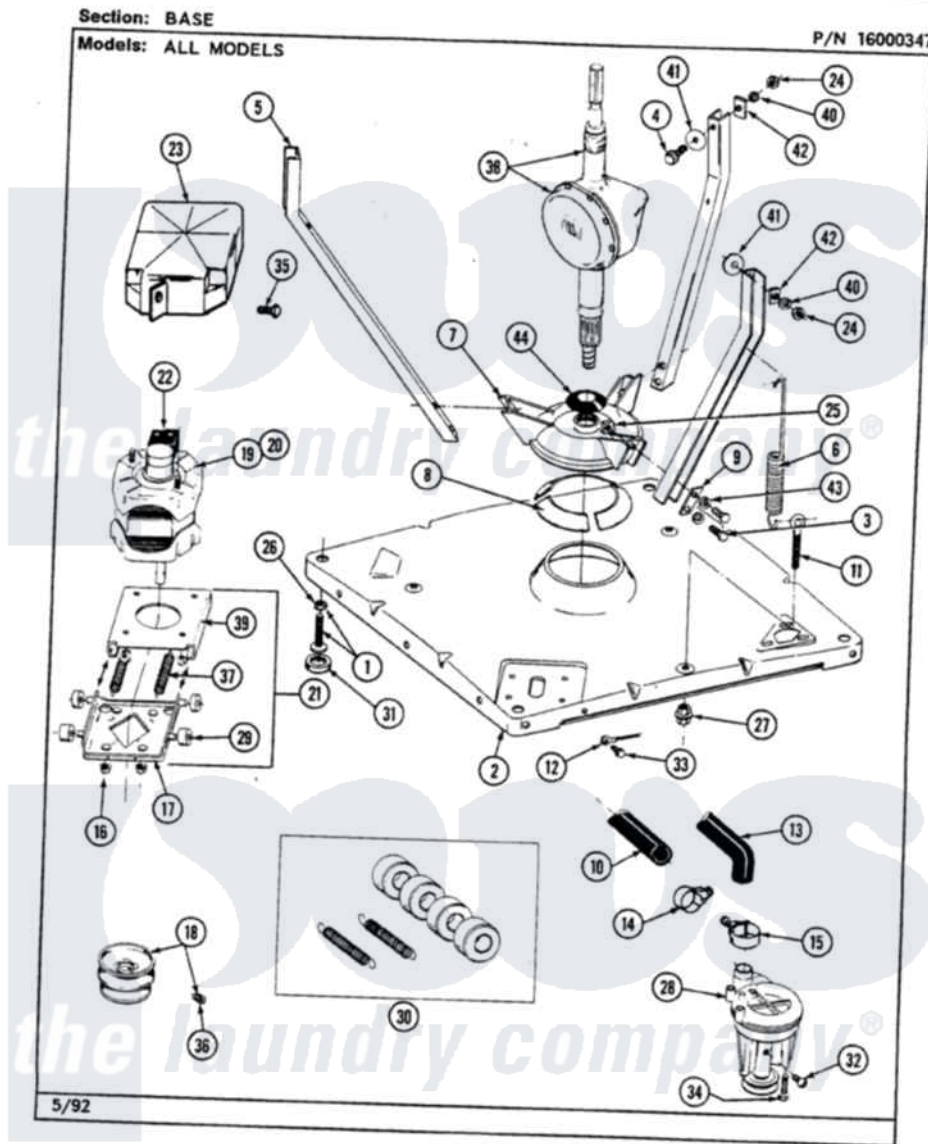

Maytag LAT8820BAW 01 - BASE

44

Maytag [Residential Maytag LAT8820BAW Washer Parts](#) Parts Diagram 01 - BASE
 Click on the part number to view part

Item	Original Part Number	Replaced By	Status	Part Description
1	Y302699	22003428		Leg, Adjustable
2	203274			Base With Damper Pads
3	Y015627			Screw- Hex
4	205254	W10175938		Bolt
"	200744	W10175939		Bolt
5	213053			Brace, Tub Part Not Used
6	213054			Centering Spring - 3 Used
7	203725			Damper W/Bolt And Clip
8	203956			Damper Pad Kit
9	213073			Washer, Double Brace
10	214767	22001448		Hose, Pump
11	213120	216416		Bolt, Eye/Centering Spring
12	204807			Ground Wire, Supp. Plte To Top Cover
13	213045			Hose, Outer Tub Part Not Used
14	200461	285655		Clamp, Hose