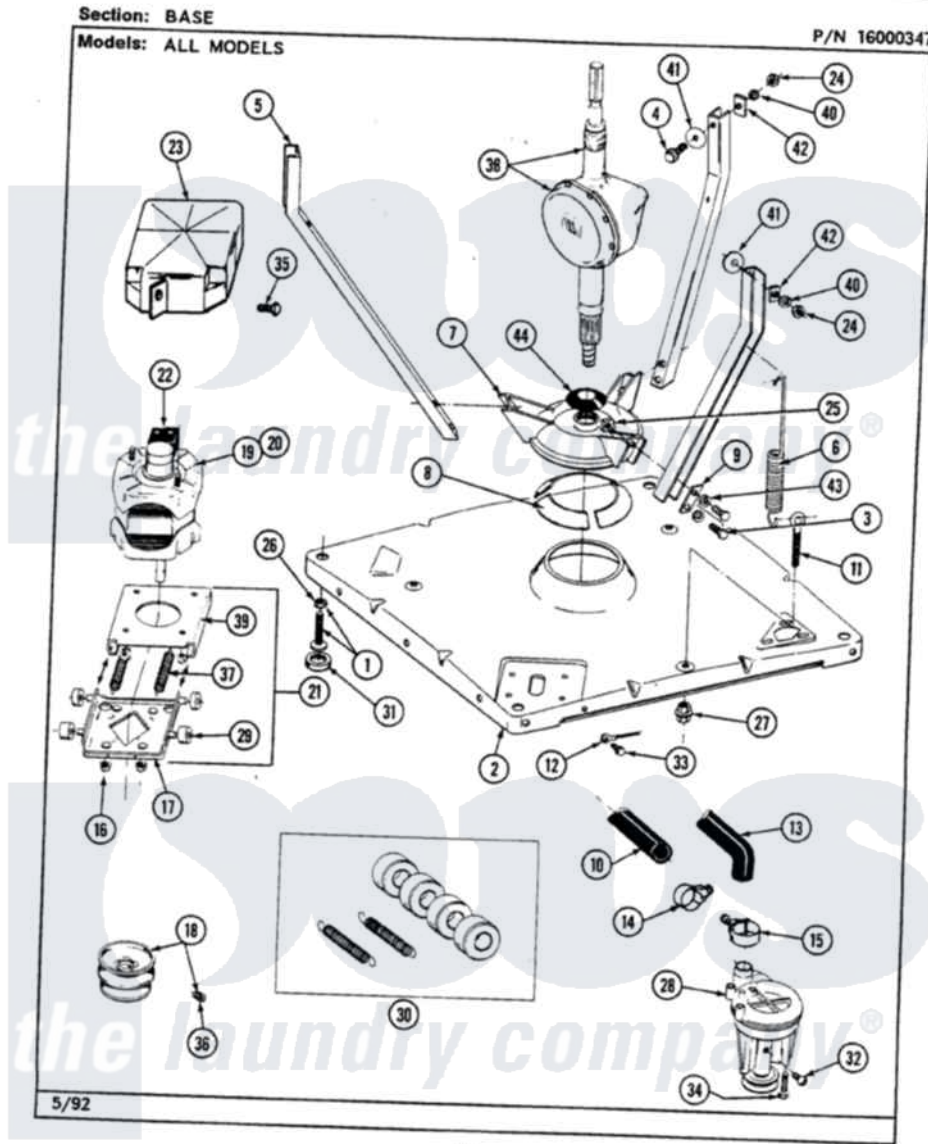

Maytag LAT8820BBL 01 - BASE

44

Maytag Residential Maytag LAT8820BBL Washer Parts Parts Diagram 01 - BASE
 Click on the part number to view part

Item	Original Part Number	Replaced By	Status	Part Description
1	Y302699	22003428		Leg, Adjustable
2	203274			Base With Damper Pads
3	Y015627			Screw- Hex
4	205254	W10175938		Bolt
"	200744	W10175939		Bolt
5	213053			Brace, Tub Part Not Used
6	213054			Centering Spring - 3 Used
7	203725			Damper W/Bolt And Clip
8	203956			Damper Pad Kit
9	213073			Washer, Double Brace
10	214767	22001448		Hose, Pump
11	213120	216416		Bolt, Eye/Centering Spring
12	204807			Ground Wire, Supp. Plte To Top Cover
13	213045			Hose, Outer Tub Part Not Used
14	200461	285655		Clamp, Hose