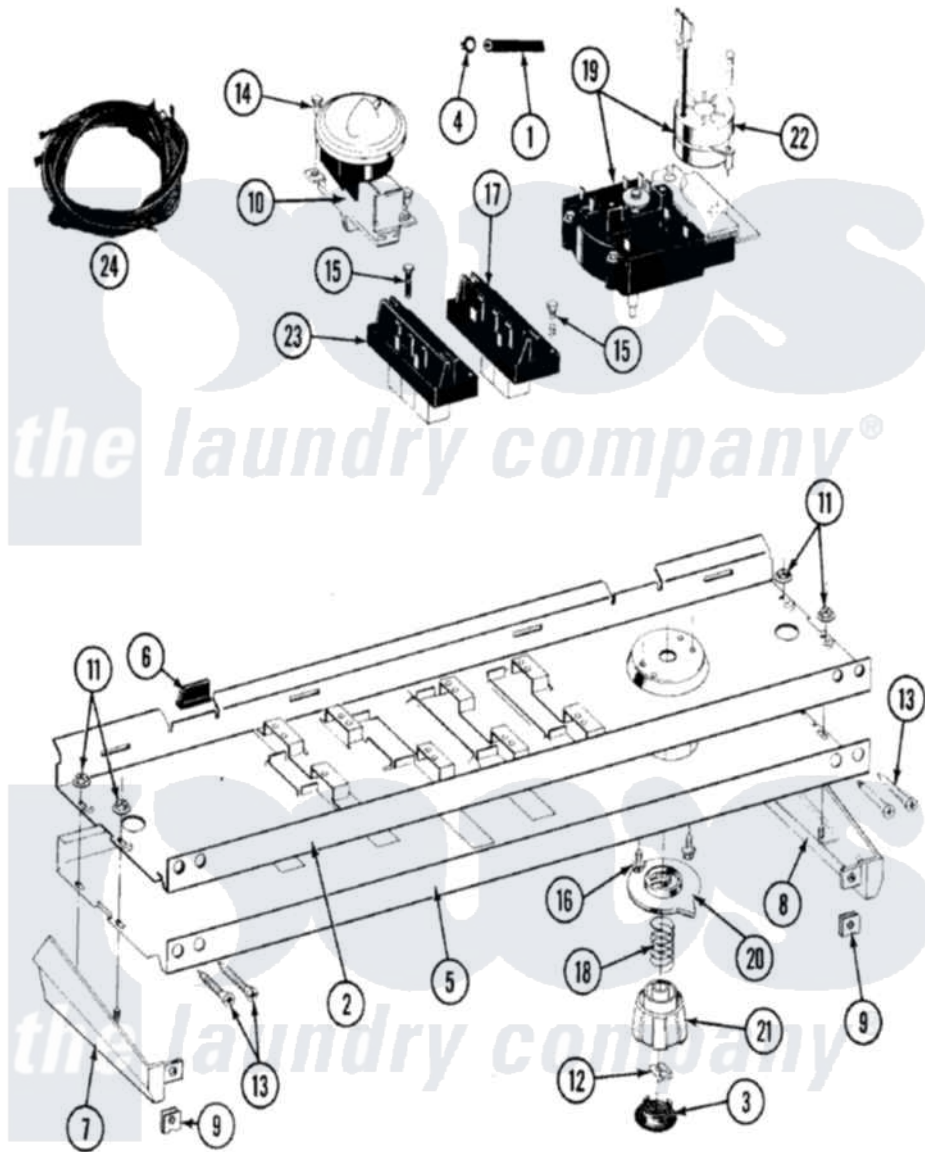

Maytag LAT8820BBL 04 - CONTROL PANEL

Maytag [Residential Maytag LAT8820BBL Washer Parts](#) Parts Diagram 04 - CONTROL PANEL
 Click on the part number to view part

Item	Original Part Number	Replaced By	Status	Part Description
1	212942	22001619		Tube, Water Level Switch
2	214809			Back Up Plate
3	215821		Not Available	CAP, KNOB
4	410296	596669		Clamp, Manifold
5	208115		Not Available	FACIA A8840/8820
6	214897			Pad, Control Panel
7	207215		Not Available	END CAP LH
8	207216		Not Available	END CAP RH
9	214894			Fastener, End Cap
10	207360			Infinite Level Press Switch
11	214872			Palnut, End Cap Note: Nut, Lamp Holder
12	211605			Bezel, Timer Dial
13	210932			Screw, No.8 X 9/16 Ctsk Note: Screw, Inlet Duct
14	211168	W10139210		Screw, 8-18 X 5/16
15	213117	67006908		Screw, Ice Rack

16	213966	3400014	Screw
17	207370		Speed Control Switch - 2 Butto
18	211065		Spring, Index Wheel
19	208120	Not Available	TIMER
20	215827	Not Available	TIMER DIAL SKIRT
21	215828		Knob, Timer
22	205033	22205033	Motor- Tim
23	207367	Not Available	TEMP CONTROL SWITCH - 4 BUTTON
24	207381	Not Available	WIRE HARNESS