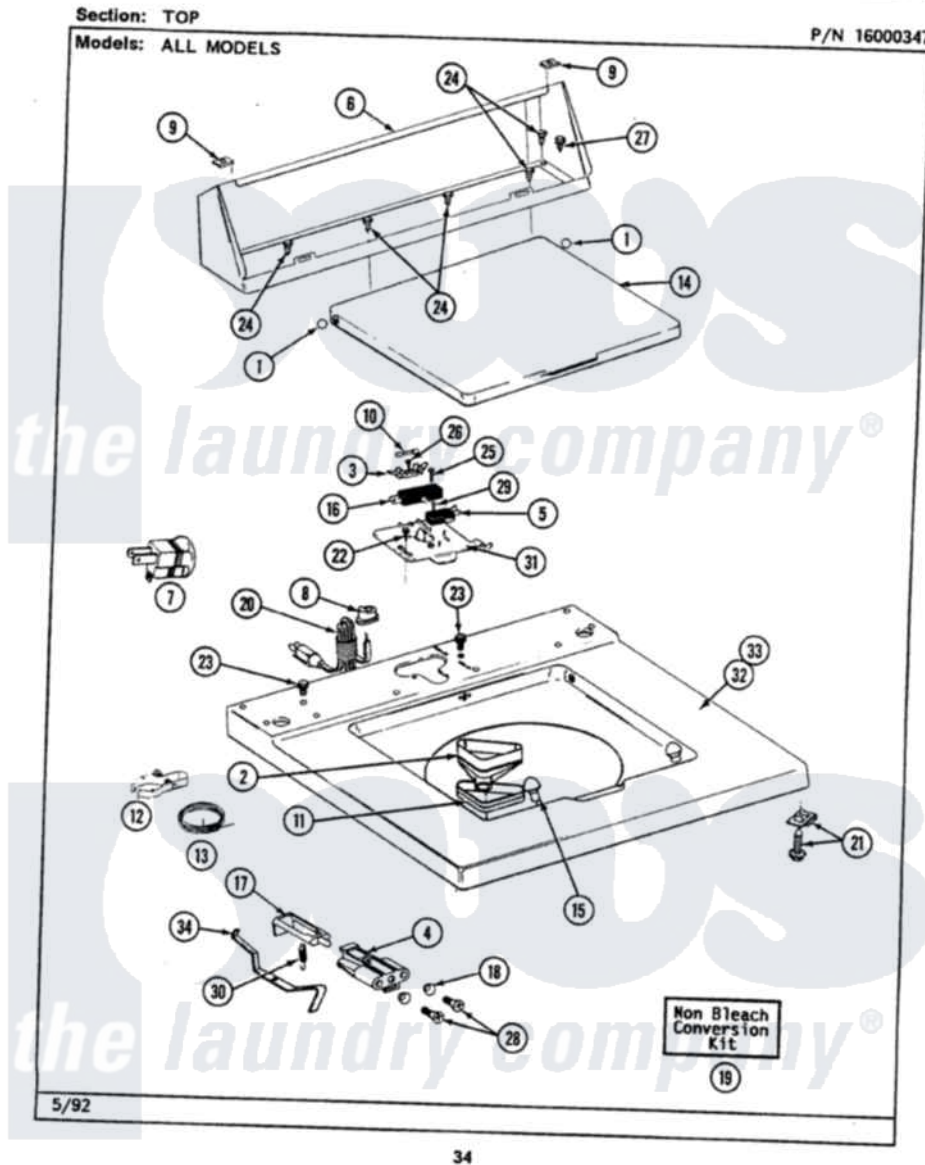

Maytag LAT8820BBL 05 - TOP

Maytag [Residential Maytag LAT8820BBL Washer Parts](#) Parts Diagram 05 - TOP
 Click on the part number to view part

Item	Original Part Number	Replaced By	Status	Part Description
1	211726			Hinge, Ball Lid
2	215578			Bleach Inlet Almond
3	207167			Block, Fuse
4	214279	204968		Plunger And Bracket Assembly--W
5	207166			Switch, Check
6	205635L		Not Available	CONSOLE (ALM)
7	Y201808			Converter
8	211881			Grommet, Cord Part Not Used-Gas Models Only
9	215075			Fastener, Control Panel To Console
10	207168	22001682		Switch Assembly, Lid W/4amp Fuse
11	214436			Gasket
12	301548			Clamp, Ground Wire
13	311155			Ground Wire And Clamp
14	216073L		Not Available	(ALMOND)---NA

15	212716		Bumper, Lid
16	205415	279347	Switch-Lid
17	215700		Not Available
18	211500		LID SWITCH PLUNGER
19	205997		Washer, Bracket To Top Cover
20	204590		Non-Bleach Conversion Kit
21	204445		Cord, Power
22	207159	489355	Screw And Fastener Assembly
23	210186	3370225	Screw, 8 X 1/2
24	211294	90767	Screw
25	213501		Screw, 8A X 3/8 HeX Washer Head Tapping
26	215705	Y311711	Screw, No.6-20 X 1-1/8 Inch
27	Y313559		Screw, Fuse Block
28	910182	25-7809	Screw
29	912012	3400409	Screw, No.6-20 1/2 Flthd Torx
30	213720		Screw
31	Y215699	22001678	Spring, Lid Switch
33	207172L		Bracket, Switch And Fuse
34	215704		Top Cover Assembly ALM----NA
			Lever, Unbalance