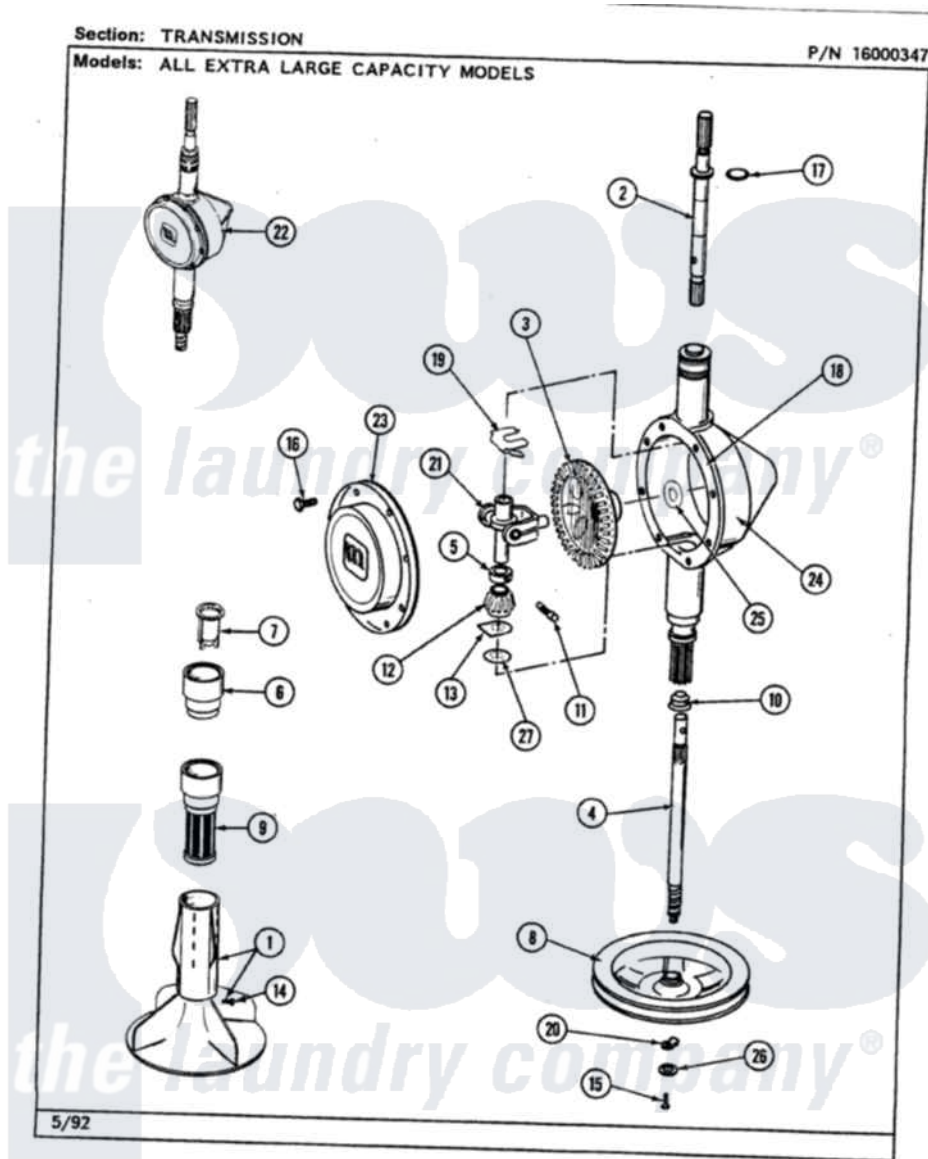

Maytag LAT8820BBL 06 - TRANSMISSION

42

Maytag Residential Maytag LAT8820BBL Washer Parts Parts Diagram 06 - TRANSMISSION
Click on the part number to view part

Item	Original Part Number	Replaced By	Status	Part Description
1	207228			Agitator W/Lock Screw
2	207153	6-2097820		Kit- Shaft
3	206713	6-2067130		Gear- Beve
4	215410	12001450		Ctr Shaft W/Collar Andkeeper- Dp
5	215415		Not Available	COLLAR, LOWER
7	215733			Dispensing Cup
8	211059	6-2301530		Pulley
9	207426			Lint Filter Deep
10	206602	207843		Lip Seal Repair Kit
11	Y206629			Pin, Collar
12	215401	W10221114		Pinion
13	215395			Plate, Clutch
14	206478		Not Available	SCREW & WASHER FOR AGITATOR
15	211375	681582		Screw
16	215417		Not Available	SCREW, TRANSMISSION

17	210690		COVER
18	Y058700	675652	Seal, Rubber
19	215581		Adhesive
20	211089		Spring, Agitator Shaft
21	206685	6-2066850	Lug, Stop Pulley
22	206707	6-2097750	Yoke
23	206628		Trans Dee
24	206624	6-2097750	Cover, Transmission
25	215394		Trans Dee
26	211090	22003555	Washer, Bevel Gear
27	211483	6-2114830	Washer, Stop Lug
			Washer- SP