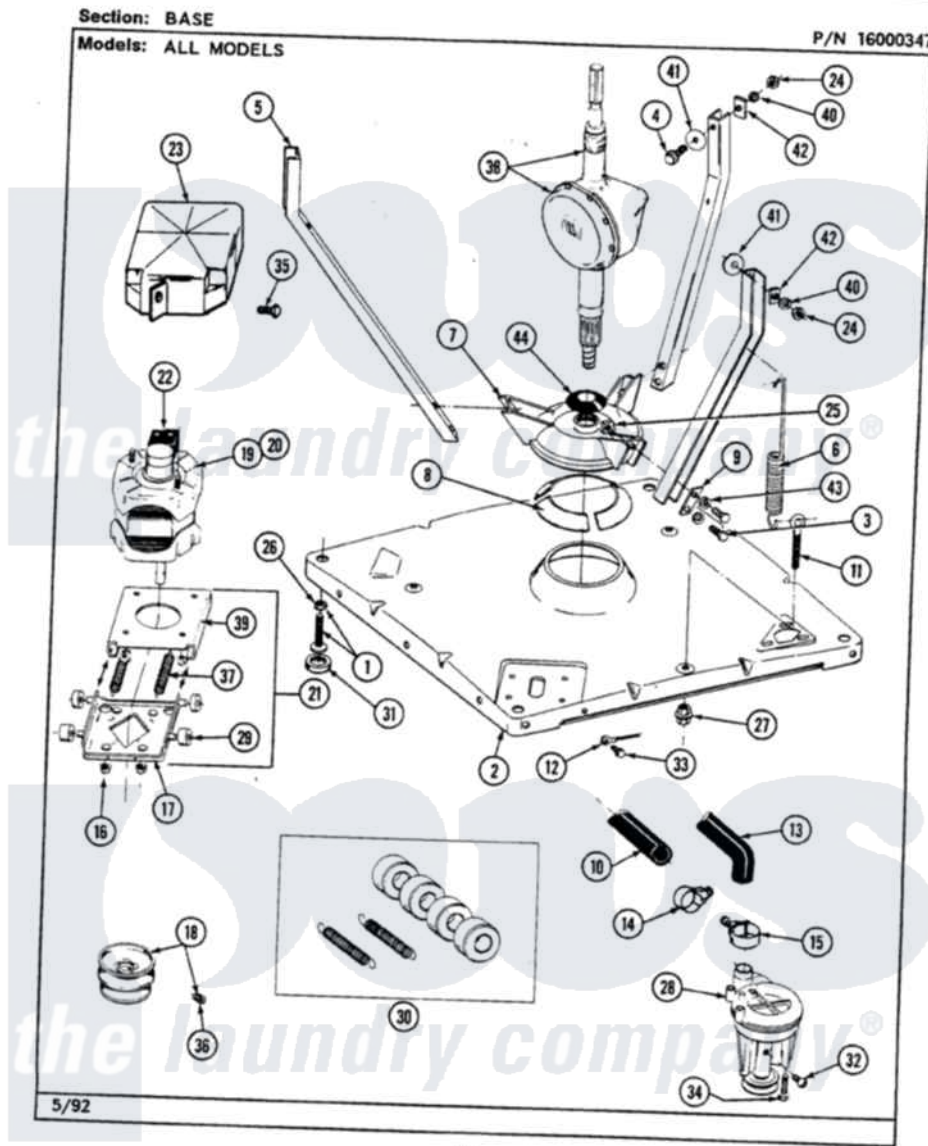

Maytag LAT8820BBW 01 - BASE

44

Maytag [Residential Maytag LAT8820BBW Washer Parts](#) Parts Diagram 01 - BASE
 Click on the part number to view part

Item	Original Part Number	Replaced By	Status	Part Description
1	Y302699	22003428		Leg, Adjustable
2	203274			Base With Damper Pads
3	Y015627			Screw- Hex
4	205254	W10175938		Bolt
"	200744	W10175939		Bolt
5	213053			Brace, Tub Part Not Used
6	213054			Centering Spring - 3 Used
7	203725			Damper W/Bolt And Clip
8	203956			Damper Pad Kit
9	213073			Washer, Double Brace
10	214767	22001448		Hose, Pump
11	213120	216416		Bolt, Eye/Centering Spring
12	204807			Ground Wire, Supp. Plte To Top Cover
13	213045			Hose, Outer Tub Part Not Used
14	200461	285655		Clamp, Hose