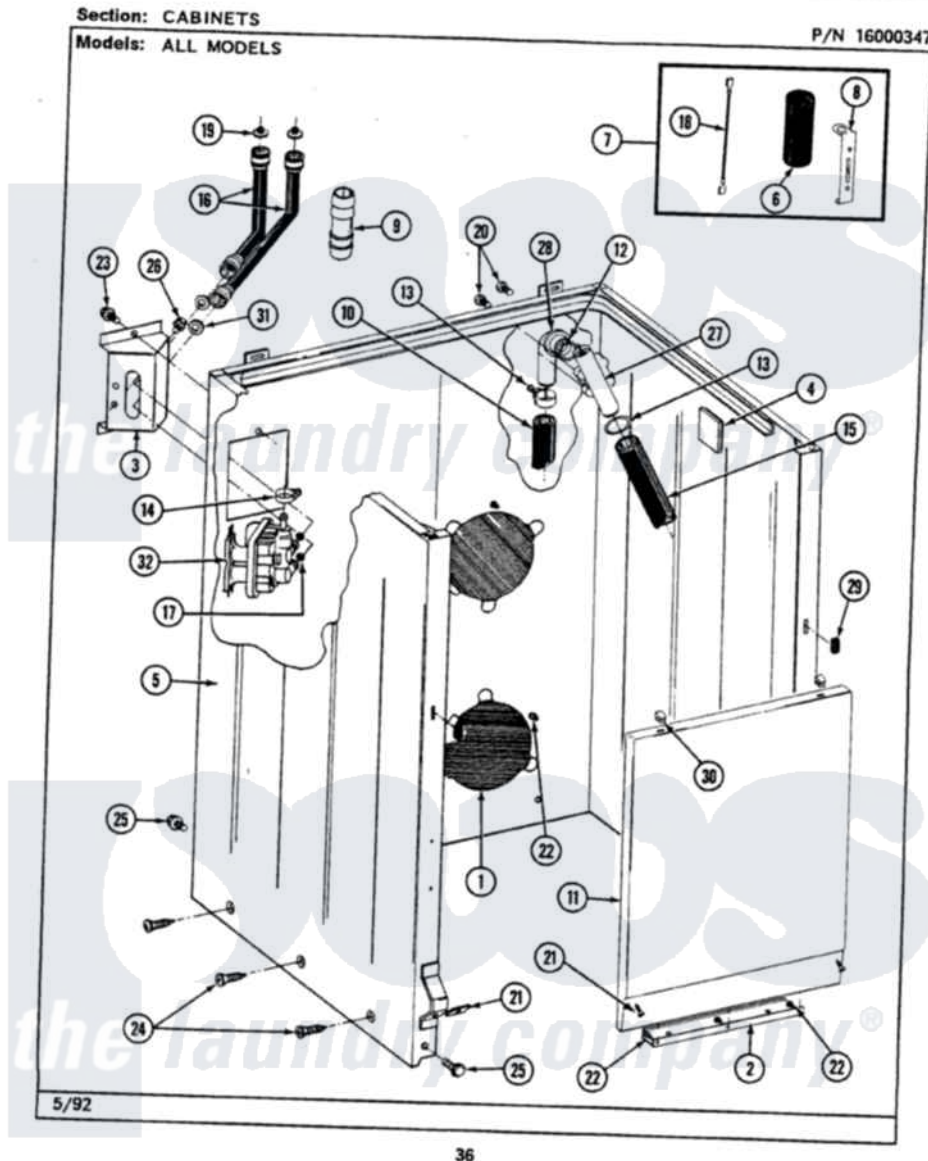

Maytag LAT8820BBW 02 - CABINET

Maytag [Residential Maytag LAT8820BBW Washer Parts](#) Parts Diagram 02 - CABINET
Click on the part number to view part

Item	Original Part Number	Replaced By	Status	Part Description
1	211878		Not Available	PLATE, ACCESS
2	213846			Guard, Belt
3	214812	22002361		Bracket, Water Valve
4	215058			Pad, Cabinet Bumper
5	203319	22203319		Cabinet
6	Y200832			Capacitor
7	206103			Capacitor Kit
8	211149			Clip, Capacitor
9	Y216015			Coupling, Hose
10	Y059149			(7/8" I.D. CARTON OF 50 FT.)
"	216017			Hose, Drain
11	212998		Not Available	PANEL, FRONT (WHT)
12	214765			Gasket, Siphon Break
13	200908	285655		Clamp, Hose
14	201575			Clamp, Hose
15	214767	22001448		Hose, Pump

16	202860		Inlet Hose Assembly
17	214337	96160	Screen
18	203237		No.17 Wire With Terminal
19	200961	12001413	Strainer And Washer Kit
20	Y014874		Screw, Idler Arm And Sleeve
21	204439		Screw And Fstner Assembly
22	211294	90767	Screw, 8A X 3/8 HeX Washer Head Tapping
23	212276	W10116760	Screw
24	213007		Xfor Cabinet See Cabinet, Back
25	213121	3400111	Screw, 12-14 X 5/8
"	213122	27001200	Screw
26	Y313561		Screw---NA
27	206638		Siphon Break
28	Y216016	W10116738	Elbow
29	214376	22002331	Spacer, Front Panel
30	212982	22001650	Fastener, Spring
31	Y013783		Washer, Inlet Hose
32	205613		Water Valve