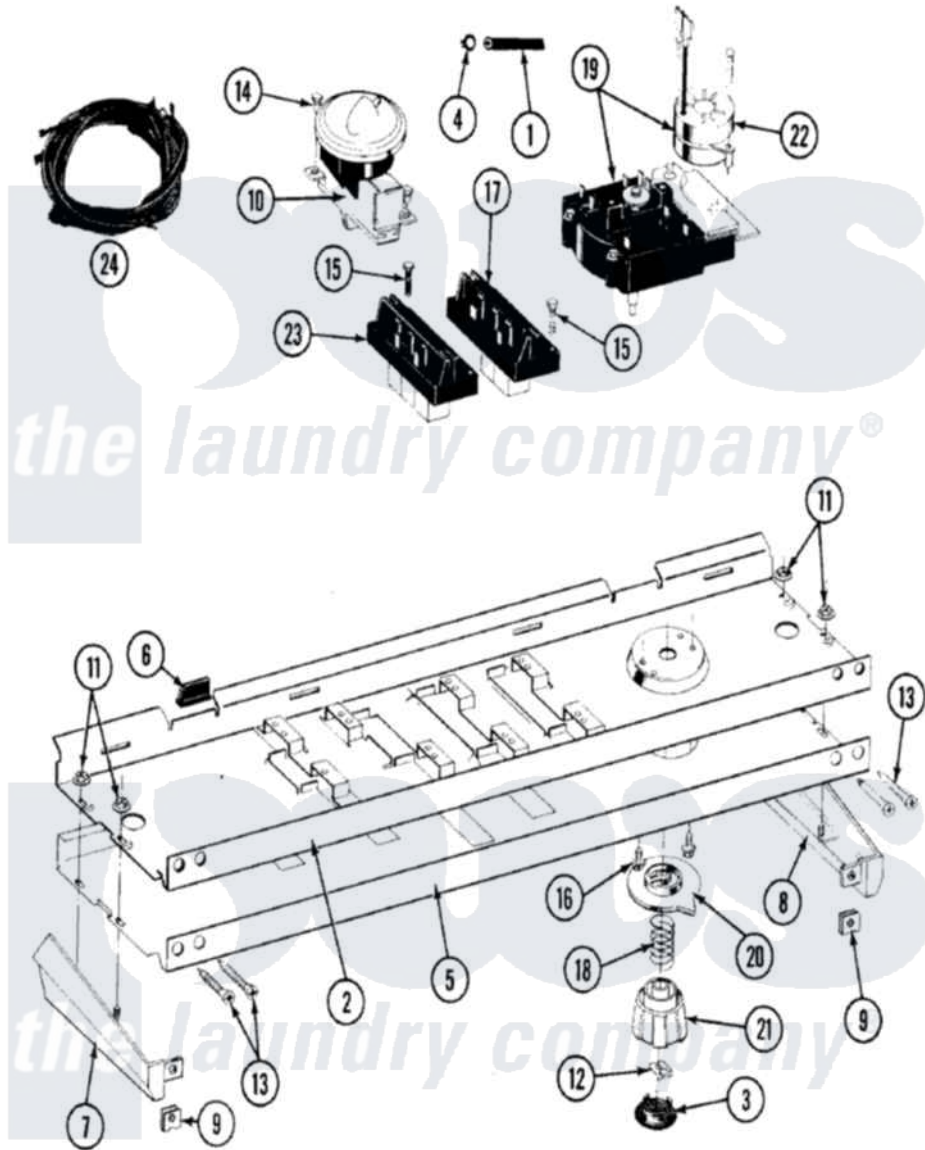

Maytag LAT8820BBW 04 - CONTROL PANEL

Maytag [Residential Maytag LAT8820BBW Washer Parts](#) Parts Diagram 04 - CONTROL PANEL
 Click on the part number to view part

Item	Original Part Number	Replaced By	Status	Part Description
1	212942	22001619		Tube, Water Level Switch
2	214809			Back Up Plate
3	215821		Not Available	CAP, KNOB
4	410296	596669		Clamp, Manifold
5	208115		Not Available	FACIA A8840/8820
6	214897			Pad, Control Panel
7	207215		Not Available	END CAP LH
8	207216		Not Available	END CAP RH
9	214894			Fastener, End Cap
10	207360			Infinite Level Press Switch
11	214872			Palnut, End Cap Note: Nut, Lamp Holder
12	211605			Bezel, Timer Dial
13	210932			Screw, No.8 X 9/16 Ctsk Note: Screw, Inlet Duct
14	211168	W10139210		Screw, 8-18 X 5/16
15	213117	67006908		Screw, Ice Rack

16	213966	3400014	Screw
17	207370		Speed Control Switch - 2 Butto
18	211065		Spring, Index Wheel
19	208120	Not Available	TIMER
20	215827	Not Available	TIMER DIAL SKIRT
21	215828		Knob, Timer
22	205033	22205033	Motor- Tim
23	207367	Not Available	TEMP CONTROL SWITCH - 4 BUTTON
24	207381	Not Available	WIRE HARNESS