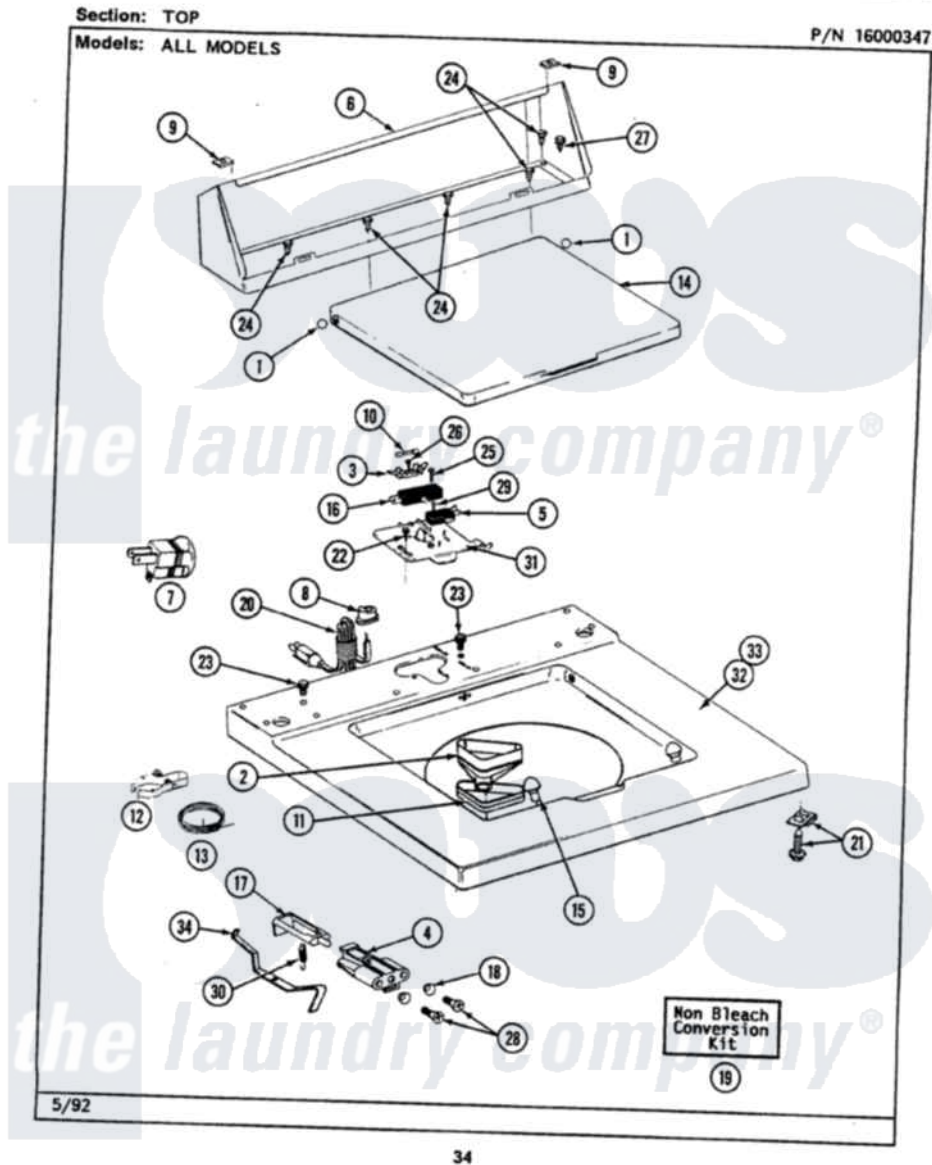

Maytag LAT8820BBW 05 - TOP

Maytag [Residential Maytag LAT8820BBW Washer Parts](#) Parts Diagram 05 - TOP
 Click on the part number to view part

Item	Original Part Number	Replaced By	Status	Part Description
1	211726			Hinge, Ball Lid
2	215577			Bleach Inlet White
3	207167			Block, Fuse
4	214279	204968		Plunger And Bracket Assembly--W
5	207166			Switch, Check
6	205635			Console
7	Y201808			Converter
8	211881			Grommet, Cord Part Not Used-Gas Models Only
9	215075			Fastener, Control Panel To Console
10	207168	22001682		Switch Assembly, Lid W/4amp Fuse
11	214436			Gasket
12	301548			Clamp, Ground Wire
13	311155			Ground Wire And Clamp
14	216073			LID (WHITE)

15	212716		Bumper, Lid
16	205415	279347	Switch-Lid
17	215700		Not Available
18	211500		LID SWITCH PLUNGER
19	205997		Washer, Bracket To Top Cover
20	204590		Non-Bleach Conversion Kit
21	204445		Cord, Power
22	207159	489355	Screw And Fastener Assembly
23	210186	3370225	Screw, 8 X 1/2
24	211294	90767	Screw
25	213501		Screw, 8A X 3/8 HeX Washer Head Tapping
26	215705	Y311711	Screw, No.6-20 X 1-1/8 Inch
27	Y313559		Screw, Fuse Block
28	910182	25-7809	Screw
29	912012	3400409	Screw, No.6-20 1/2 Flthd Torx
30	213720		Screw
31	Y215699	22001678	Spring, Lid Switch
33	207172		Bracket, Switch And Fuse
34	215704		Top Cover
			Lever, Unbalance