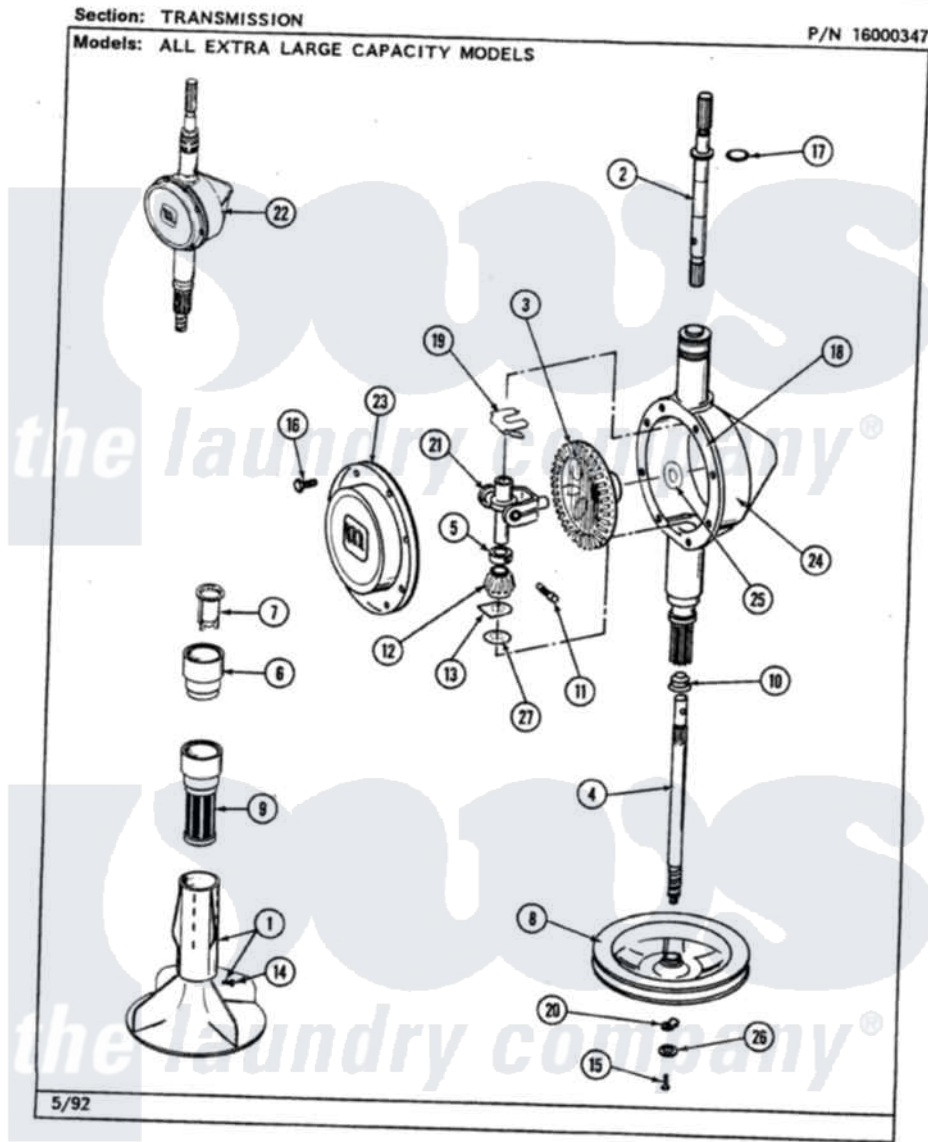

Maytag LAT8820BBW 06 - TRANSMISSION

42

Maytag [Residential Maytag LAT8820BBW Washer Parts](#) Parts Diagram 06 - TRANSMISSION
Click on the part number to view part

Item	Original Part Number	Replaced By	Status	Part Description
1	207228			Agitator W/Lock Screw
2	207153	6-2097820		Kit- Shaft
3	206713	6-2067130		Gear- Beve
4	215410	12001450		Ctr Shaft W/Collar Andkeeper- Dp
5	215415		Not Available	COLLAR, LOWER
7	215733			Dispensing Cup
8	211059	6-2301530		Pulley
9	207426			Lint Filter Deep
10	206602	207843		Lip Seal Repair Kit
11	Y206629			Pin, Collar
12	215401	W10221114		Pinion
13	215395			Plate, Clutch
14	206478		Not Available	SCREW & WASHER FOR AGITATOR
15	211375	681582		Screw
16	215417		Not Available	SCREW, TRANSMISSION

16	210417	Not Available	COVER
17	210690		Seal, Rubber
18	Y058700	675652	Adhesive
19	215581		Spring, Agitator Shaft
20	211089		Lug, Stop Pulley
21	206685	6-2066850	Yoke
22	206707	6-2097750	Trans Dee
23	206628		Cover, Transmission
24	206624	6-2097750	Trans Dee
25	215394		Washer, Bevel Gear
26	211090	22003555	Washer, Stop Lug
27	211483	6-2114830	Washer- SP