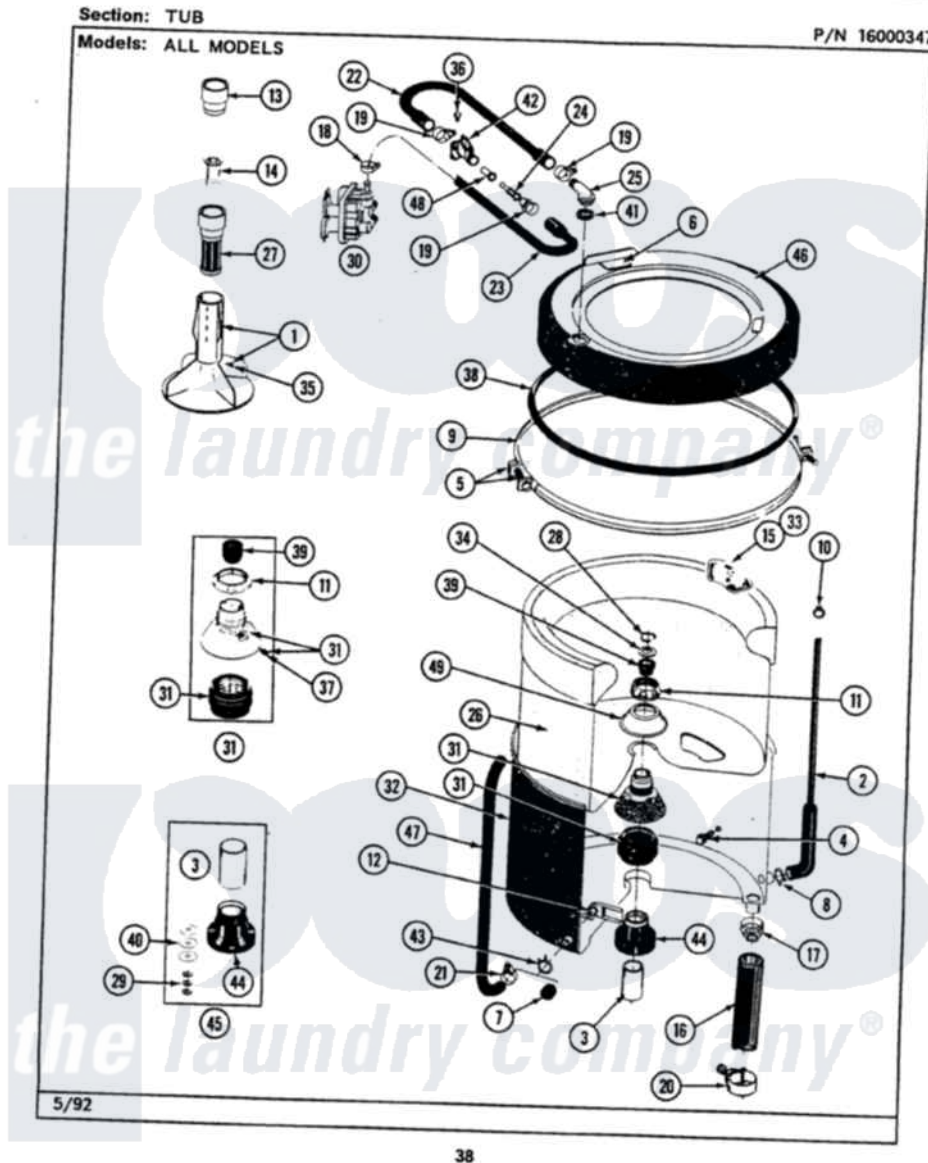

Maytag LAT8820BBW 07 - TUB

Maytag [Residential Maytag LAT8820BBW Washer Parts](#) Parts Diagram 07 - TUB
Click on the part number to view part

Item	Original Part Number	Replaced By	Status	Part Description
1	207228			Agitator W/Lock Screw
2	212942	22001619		Tube, Water Level Switch
3	211130			Bearing Liner, Tub Bearing
4	200744	W10175939		Bolt
"	205254	W10175938		Bolt
5	205529			Nut And Bolt Kit For Tub Clam
6	215232			Bumper, Unbalance
7	214725			Cap For Spout-Outer Tub
8	211641			Clamp, 1-1/16"
9	200846			Clamp - Tub Cover
10	410296	596669		Clamp, Manifold
11	211047	6-2110472		Nut- Clamp
14	215733			Dispensing Cup
16	213045			Hose, Outer Tub Part Not Used
17	200900	616099		Clamp
18	201575			Clamp, Hose

19	202515	596669	Clamp, Manifold
20	202574	3367052	Clamp, Hose
21	205161	489503	Clamp
22	Y215234		Hose, Injector Fill
23	213013		Hose, Injector
24	213015		Nozzle, Injector
25	215235		Tube, Injector
26	207831	Not Available	TUB, INNER (W/PLUG)
27	207426		Lint Filter Deep
28	Y015667		Retaining Ring
29	Y054867		Washer, Lock
30	205613		Water Valve
31	204012	6-2095720	Mounting S
32	205484		Tub, Outer Part Not Used
33	215980		Plug, Filter Hole
34	Y015666		Washer, Retaining -
35	206478	Not Available	SCREW & WASHER FOR AGITATOR
36	312620		Screw, Sems
37	211618	22001423	Set Screw, Mounting Stem
38	211232		Seal, Tub Cover
39	Y0A4298	6-0A57420	Seal- Agitator
40	211100		Washer, Outer Tub
41	215233		Seal For Injector Tube
42	215447		Sleeve For Injector
43	214739	596669	Clamp, Manifold
44	200824	6-2040130	Tub Bearin
45	204013	6-2040130	Tub Bearin
46	206380	Not Available	COVER, TUB
48	213016	216201	Nozzle
49	211210		Washer, Clamping Nut