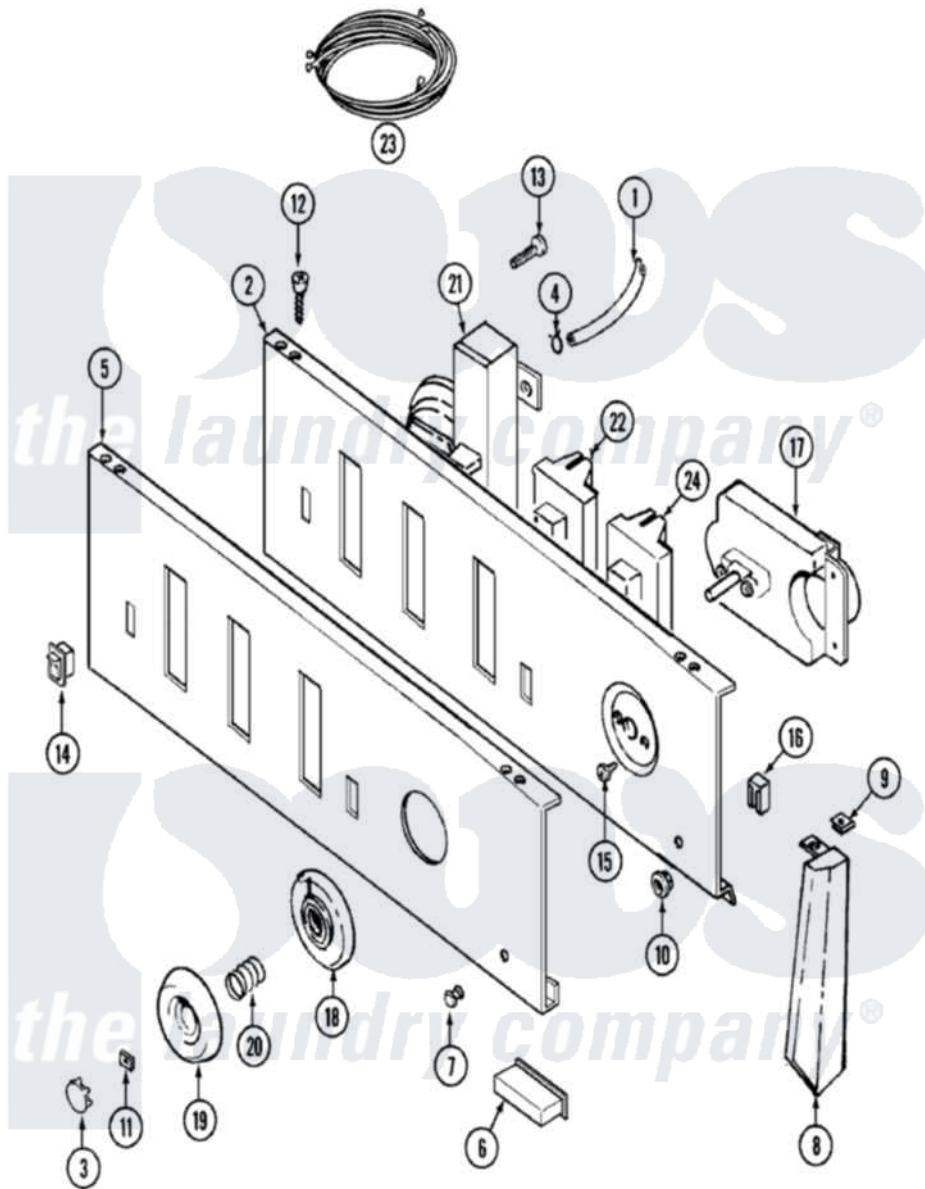

# Maytag LAT8824AAE 04 - CONTROL PANEL

Maytag [Residential Maytag LAT8824AAE Washer Parts](#) Parts Diagram 04 - CONTROL PANEL  
 Click on the part number to view part

| Item | Original Part Number     | Replaced By                 | Status        | Part Description                     |
|------|--------------------------|-----------------------------|---------------|--------------------------------------|
| 1    | 22001036                 | <a href="#">22001619</a>    |               | Tube, Water Level Switch             |
| 2    | <a href="#">204807</a>   |                             |               | Ground Wire, Supp. Plte To Top Cover |
| "    | <a href="#">22001133</a> |                             |               | Plate, Support                       |
| "    | 315483                   | <a href="#">3370225</a>     |               | Screw                                |
| 3    | 216250                   | <a href="#">22001446</a>    |               | Cap, Knob                            |
| 4    | 410296                   | <a href="#">596669</a>      |               | Clamp, Manifold                      |
| 5    | <a href="#">22001334</a> |                             |               | Panel, Control                       |
| 6    | <a href="#">214897</a>   |                             |               | Pad, Control Panel                   |
| 7    | 22001215                 | <a href="#">7730P011-60</a> |               | Lens, Indicator Light                |
| 8    | <a href="#">22001291</a> |                             |               | End Cap, Control Panel               |
| "    | 22001289                 |                             | Not Available | END CAP, CTRL. PNL. (LT-WHT)         |
| "    | <a href="#">22001564</a> |                             |               | Cap, End                             |
| "    | 22001565                 |                             | Not Available | CAP, END (LT-WHT)                    |
| 9    | <a href="#">214894</a>   |                             |               | Fastener, End Cap                    |
| 10   | <a href="#">214872</a>   |                             |               | Palnut, End Cap Note: Nut,           |