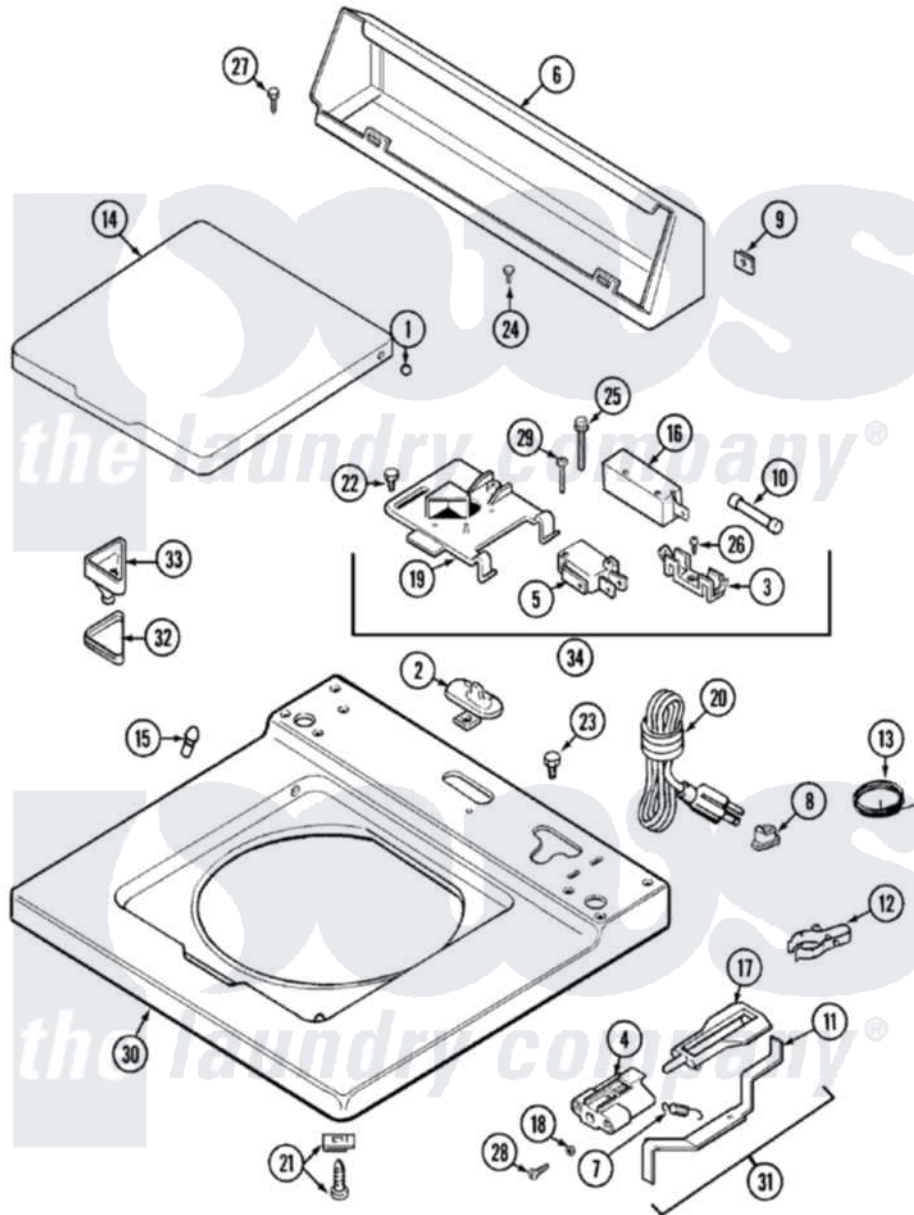

# Maytag LAT8824AAE 05 - TOP

Maytag [Residential Maytag LAT8824AAE Washer Parts](#) Parts Diagram 05 - TOP  
 Click on the part number to view part

Item	Original Part Number	Replaced By	Status	Part Description
1	<a href="#">211726</a>			Hinge, Ball Lid
2	207159	<a href="#">489355</a>		Screw, 8 X 1/2
"	<a href="#">22001298</a>			Cap, Top Cover
3	<a href="#">207167</a>			Block, Fuse
4	216256		Not Available	BRACKET, UNBALANCE
5	<a href="#">207166</a>			Switch, Check
6	<a href="#">205635</a>			Console
7	<a href="#">213720</a>			Spring, Lid Switch
8	<a href="#">211881</a>			Grommet, Cord Part Not Used-Gas Models Only
9	<a href="#">215075</a>			Fastener, Control Panel To Console
10	207168	<a href="#">22001682</a>		Switch Assembly, Lid W/4amp Fuse
11	<a href="#">22001136</a>			Lever, Unbalance
12	<a href="#">301548</a>			Clamp, Ground Wire
13	<a href="#">311155</a>			Ground Wire And Clamp

14	22001028	<a href="#">22001893</a>	Lid
"	22001206	<a href="#">22001893</a>	Lid
15	<a href="#">212716</a>		Bumper, Lid
16	205415	<a href="#">279347</a>	Switch-Lid
17	<a href="#">216255</a>		Plunger, Lid Switch
18	<a href="#">211500</a>		Washer, Bracket To Top Cover
19	Y215699	<a href="#">22001678</a>	Bracket, Switch And Fuse
20	208194	<a href="#">22003062</a>	Cord, Power
21	<a href="#">204445</a>		Screw And Fastener Assembly
22	207159	<a href="#">489355</a>	Screw, 8 X 1/2
23	315483	<a href="#">3370225</a>	Screw
24	216423	<a href="#">3370225</a>	Screw
25	<a href="#">213501</a>		Screw, No.6-20 X 1-1/8 Inch
26	<a href="#">Y311711</a>		Screw, Fuse Block
27	<a href="#">Y313559</a>		Screw
28	910182	<a href="#">25-7809</a>	Screw, No.6-20 1/2 Flthd Torx
29	<a href="#">22001352</a>		Screw, Check Switch
30	<a href="#">22001119</a>		Top, Main
31	<a href="#">22001311</a>		Unbalance Lever Assembly
32	215374	Not Available	GASKET FOR BLEACH CUP
33	22001202	<a href="#">22001006</a>	Cup, Bleach
34	207176	<a href="#">22001682</a>	Switch Assembly, Lid W/4amp Fuse