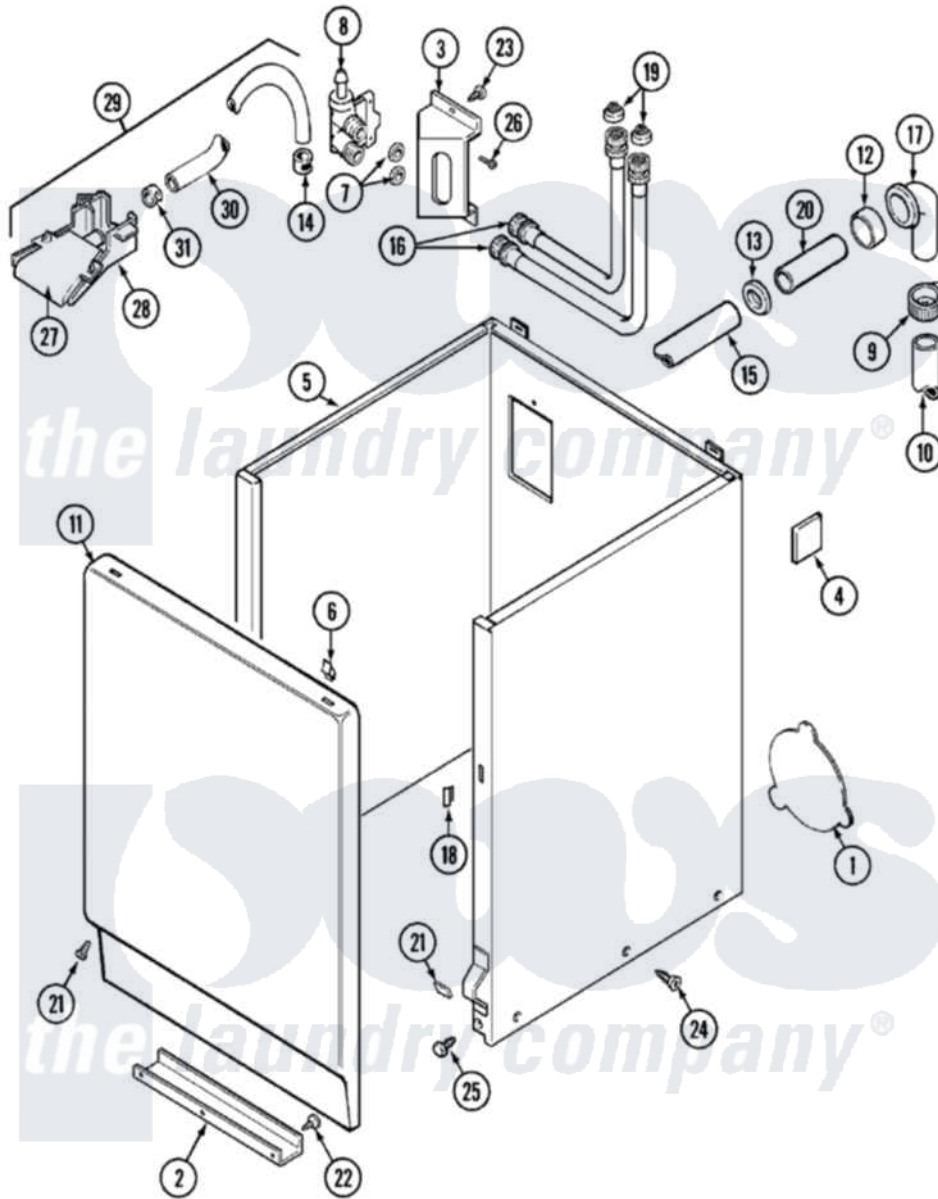

Maytag LAT8824AAL 02 - CABINET

Maytag Residential Maytag LAT8824AAL Washer Parts Parts Diagram 02 - CABINET
 Click on the part number to view part

Item	Original Part Number	Replaced By	Status	Part Description
1	211294	90767		Screw, 8A X 3/8 HeX Washer Head Tapping
"	211878		Not Available	PLATE, ACCESS
2	213846			Guard, Belt
3	214812	22002361		Bracket, Water Valve
4	215058			Pad, Cabinet Bumper
5	22001303			Cabinet ---NA
6	212982	22001650		Fastener, Spring
7	Y013783			Washer, Inlet Hose
8	214337	96160		Screen
"	22001274			Valve, Water
9	200908	285655		Clamp, Hose
10	Y059149			(7/8" I.D. CARTON OF 50 FT.)
"	216017			Hose, Drain
11	22001143			Damper, Sound
"	22001144			Damper, Sound

"	216078L	Not Available	PANEL, FRONT (ALM) SUB
12	214765		Gasket, Siphon Break
13	202574	3367052	Clamp, Hose
14	216169	596669	Clamp, Manifold
15	214767	22001448	Hose, Pump
16	202860		Inlet Hose Assembly
17	Y216016	W10116738	Elbow
18	214376	22002331	Spacer, Front Panel
19	200961	12001413	Strainer And Washer Kit
20	Y014874		Screw, Idler Arm And Sleeve
"	206638		Siphon Break
21	204439		Screw And Fstner Assembly
22	211294	90767	Screw, 8A X 3/8 HeX Washer Head Tapping
23	212276	W10116760	Screw
24	213007		Xfor Cabinet See Cabinet, Back
25	213121	3400111	Screw, 12-14 X 5/8
"	213122	27001200	Screw
26	Y313561		Screw----NA
27	22001187		Injector
28	22001186		Injector
29	22001304		Water Injector Assembly
30	22001190		Hose, Injector
31	216170	489503	Clamp