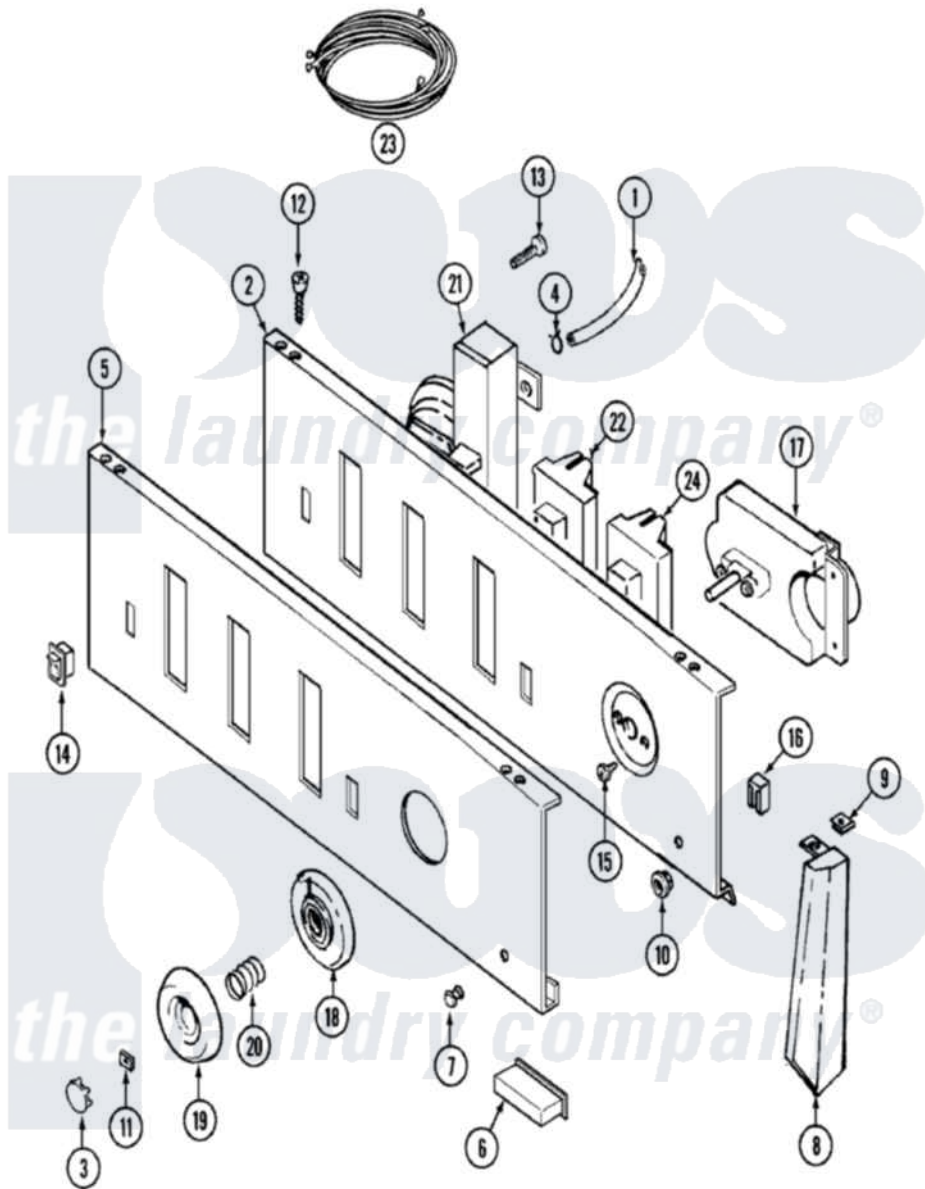

Maytag LAT8824AAL 04 - CONTROL PANEL

Maytag [Residential Maytag LAT8824AAL Washer Parts](#) Parts Diagram 04 - CONTROL PANEL
 Click on the part number to view part

Item	Original Part Number	Replaced By	Status	Part Description
1	22001036	22001619		Tube, Water Level Switch
2	315483	3370225		Screw
"	204807			Ground Wire, Supp. Plte To Top Cover
"	22001133			Plate, Support
3	216193		Not Available	CAP, TIMER KNOB (BLK)
4	410296	596669		Clamp, Manifold
5	22001011		Not Available	PANEL, CONTROL (BLK)
6	214897			Pad, Control Panel
7	22001215	7730P011-60		Lens, Indicator Light
8	22001288			End Cap, Control Panel
"	22001290			End Cap, Control Panel
9	214894			Fastener, End Cap
10	214872			Palnut, End Cap Note: Nut, Lamp Holder
11	211605			Bezel, Timer Dial
12	311728	210022		Screw, No.8 X 9/16 Ctsk Note:

12	214120	21032	Screw, Inlet Duct
13	211168	W10139210	Screw, 8-18 X 5/16
14	22001134	22001135	Switch, Rocker
15	216412		Screw, Bracket To Timer
16	903115		Lock Light
17	22001024		Timer
18	22001264	Not Available	BEZEL, TIMER KNOB (BLK)
19	215828		Knob, Timer
20	211065		Spring, Index Wheel
21	208285	Not Available	SWITCH, INFINITE (BLK) SUB
22	22001209	Not Available	SWITCH, TEMPERATURE (BLK) OB
23	22001333		Wire Harness, Main
24	22001211		Switch, Speed
"	22001456		Switch, Speed