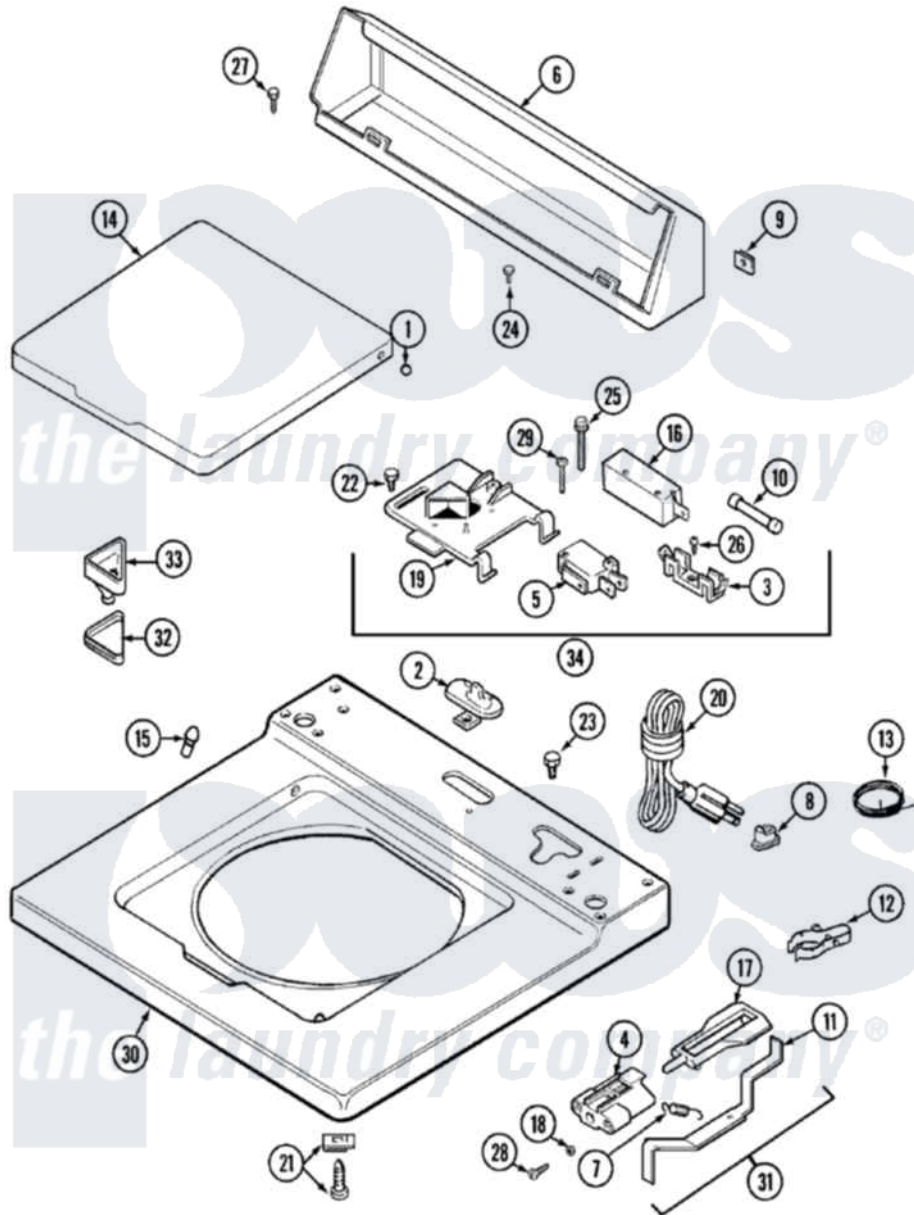

Maytag LAT8824AAL 05 - TOP

Maytag [Residential Maytag LAT8824AAL Washer Parts](#) Parts Diagram 05 - TOP
 Click on the part number to view part

Item	Original Part Number	Replaced By	Status	Part Description
1	211726			Hinge, Ball Lid
2	207159	489355		Screw, 8 X 1/2
"	22001298			Cap, Top Cover
3	207167			Block, Fuse
4	216256		Not Available	BRACKET, UNBALANCE
5	207166			Switch, Check
6	205635L		Not Available	CONSOLE (ALM)
7	213720			Spring, Lid Switch
8	211881			Grommet, Cord Part Not Used-Gas Models Only
9	215075			Fastener, Control Panel To Console
10	207168	22001682		Switch Assembly, Lid W/4amp Fuse
11	22001136			Lever, Unbalance
12	301548			Clamp, Ground Wire
13	311155			Ground Wire And Clamp

14	22001029	Not Available	LID (CANADA-ALM)---NA
"	22001207	Not Available	LID W/LEGEND (ALM)---NA
15	212716		Bumper, Lid
16	205415	279347	Switch-Lid
17	216255		Plunger, Lid Switch
18	211500		Washer, Bracket To Top Cover
19	Y215699	22001678	Bracket, Switch And Fuse
20	208194	22003062	Cord, Power
21	204445		Screw And Fastener Assembly
22	207159	489355	Screw, 8 X 1/2
23	315483	3370225	Screw
24	216423	3370225	Screw
25	213501		Screw, No.6-20 X 1-1/8 Inch
26	Y311711		Screw, Fuse Block
27	Y313559		Screw
28	910182	25-7809	Screw, No.6-20 1/2 Flthd Torx
29	22001352		Screw, Check Switch
30	22001120		Top, Main ----NA
31	22001311		Unbalance Lever Assembly
32	215374	Not Available	GASKET FOR BLEACH CUP
33	22001200	22001008	Cup, Bleach
34	207176	22001682	Switch Assembly, Lid W/4amp Fuse