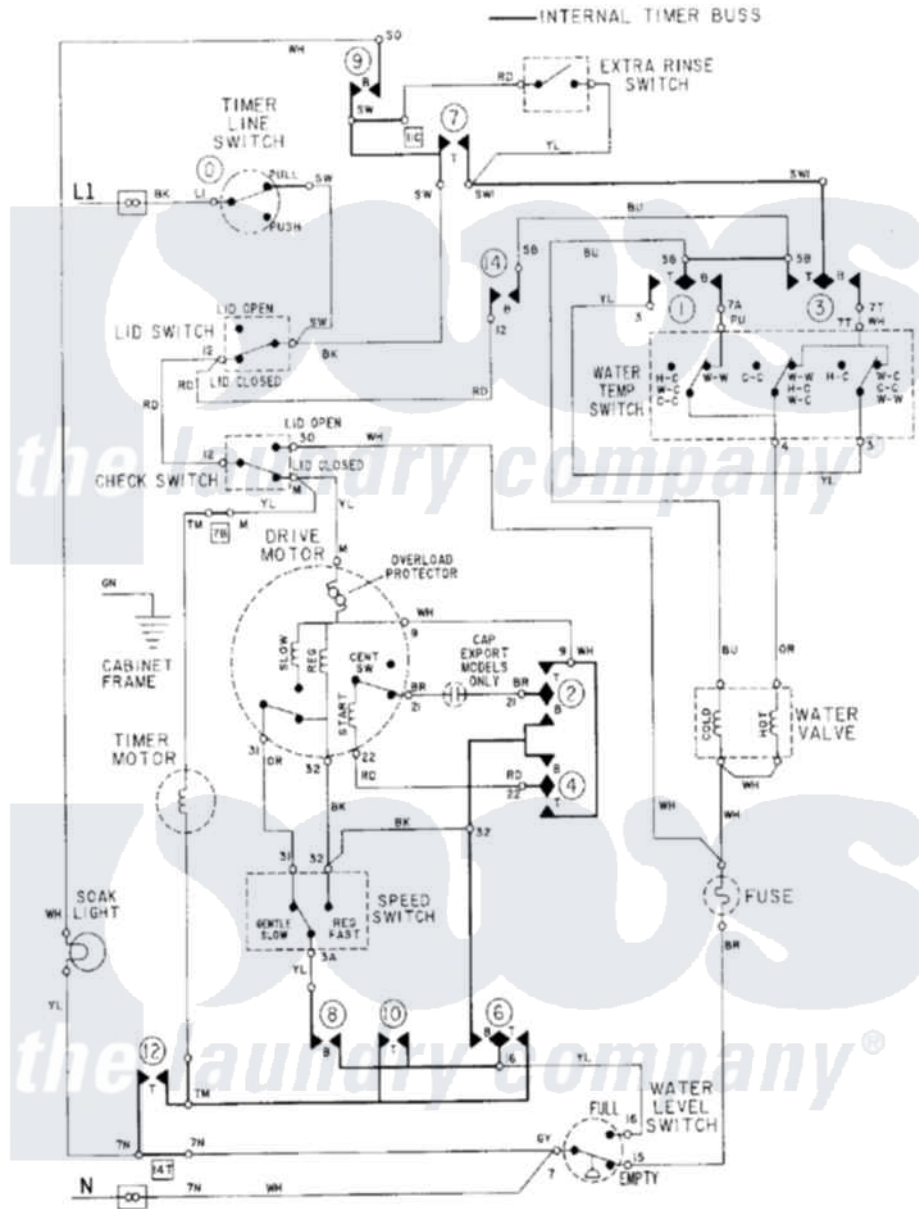

# Maytag LAT8824AAM 08 - WIRING INFORMATION

Maytag Residential Maytag LAT8824AAM Washer Parts Parts Diagram 08 - WIRING INFORMATION  
 Click on the part number to view part

Item	Original Part Number	Replaced By	Status	Part Description
NI	15001284		Not Available	WIRING INFORMATION