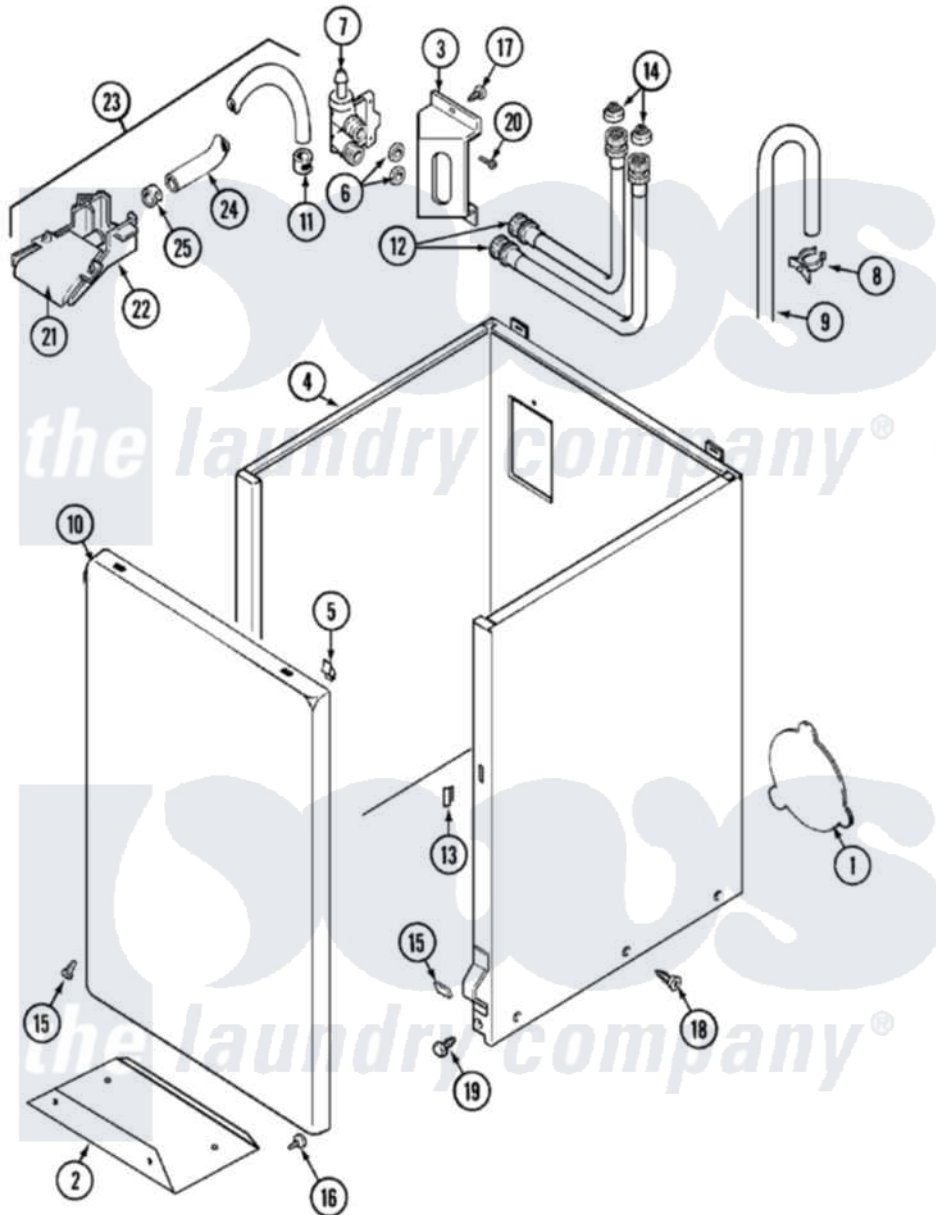

Maytag LAT8826AAE 02 - CABINET

Maytag [Residential Maytag LAT8826AAE Washer Parts](#) Parts Diagram 02 - CABINET
 Click on the part number to view part

Item	Original Part Number	Replaced By	Status	Part Description
1	211878		Not Available	PLATE, ACCESS
"	211294	90767		Screw, 8A X 3/8 HeX Washer Head Tapping
"	22001683	22002924		Plate, Access
2	213846			Guard, Belt
3	214812	22002361		Bracket, Water Valve
"	22002361			Bracket, Water Valve
4	22001302	22004425		Cabinet White Aspack
"	22002379	22004425		Cabinet White Aspack
5	22001650			Fastener, Spring
6	Y013783			Washer, Inlet Hose
7	214337	96160		Screen
"	22001274			Valve, Water
"	22002360			Valve, Water
8	22001815	22002765		Clip, Hose
9	22001816			Hose, Drain
10	22001143			Damper, Sound

"	22002366		Not Available	PANEL, FRONT (WHT)
"	22001144			Damper, Sound
"	22001803		Not Available	PANEL, FRONT (WHT)
11	216169	596669		Clamp, Manifold
12	202860			Inlet Hose Assembly
13	214376	22002331		Spacer, Front Panel
14	200961	12001413		Strainer And Washer Kit
15	22002378	27001200		Screw
"	22002377			Clip, Retainer
"	22002376			Clip
"	22001995			Screw Note: Screw, Tumbler Front And Shroud
"	12001341			Screw And Fastener Kit
16	211294	90767		Screw, 8A X 3/8 HeX Washer Head Tapping
17	212276	W10116760		Screw
"	22002372			Screw
18	213007			Xfor Cabinet See Cabinet, Back
19	213122	27001200		Screw
"	213121	3400111		Screw, 12-14 X 5/8
20	Y313561			Screw----NA
21	22001187			Injector
22	22001186			Injector
23	22001304			Water Injector Assembly
24	22001190			Hose, Injector
25	216169	596669		Clamp, Manifold
26	22001972			Clip, Cabinet