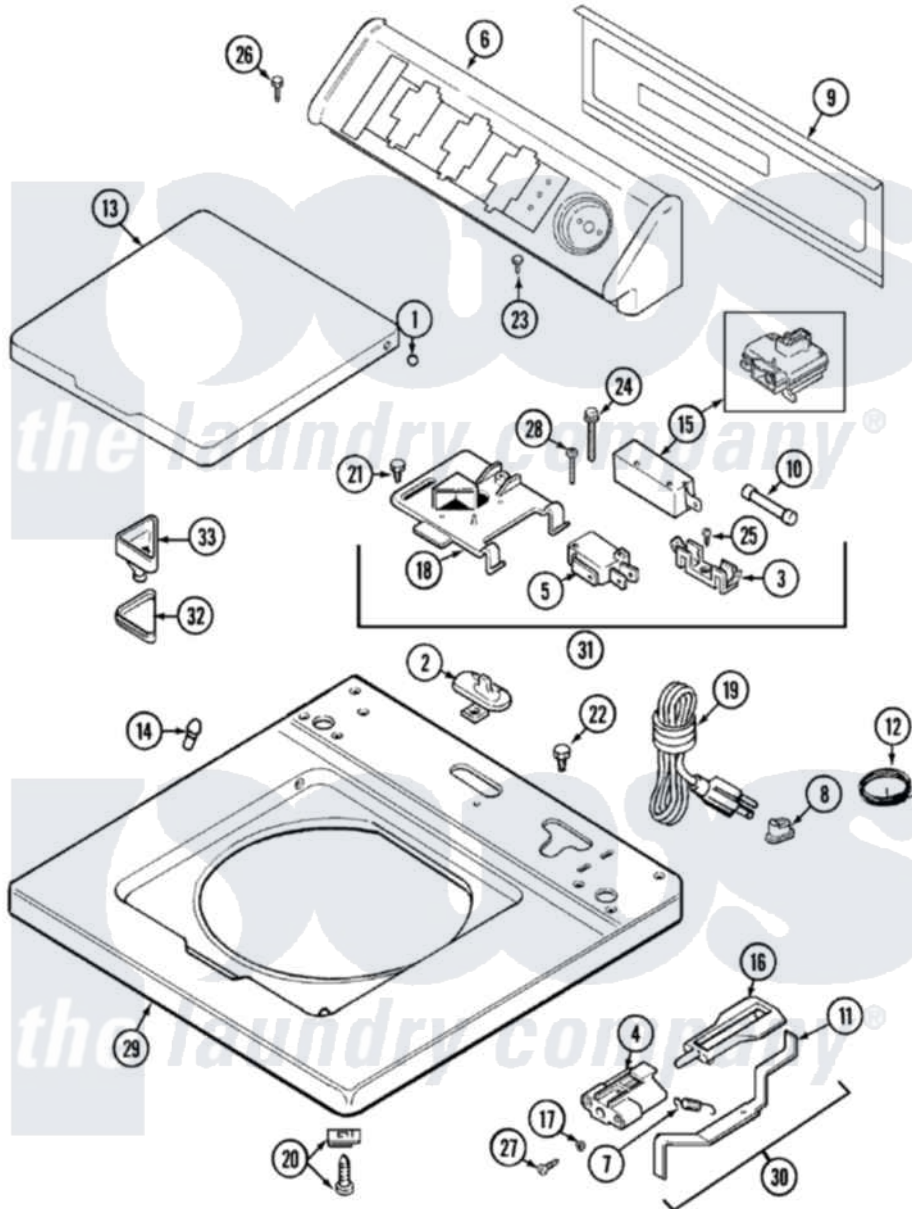

Maytag LAT8826AAE 05 - TOP

Maytag [Residential Maytag LAT8826AAE Washer Parts](#) Parts Diagram 05 - TOP
 Click on the part number to view part

| Item | Original Part Number | Replaced By | Status | Part Description |
|------|--------------------------|-------------------------|---------------|---|
| 1 | 211726 | | | Hinge, Ball Lid |
| 2 | 207159 | 489355 | | Screw, 8 X 1/2 |
| " | 22001298 | | | Cap, Top Cover |
| 3 | 207167 | | | Block, Fuse |
| " | W10124350 | | Not Available | NOT REQUIRED PART OR SEE NOTE |
| 4 | 22001645 | | Not Available | BRACKET, UNBALANCE---NA |
| 5 | 207166 | | | Switch, Check |
| " | W10124350 | | Not Available | NOT REQUIRED PART OR SEE NOTE |
| 6 | 22001670 | | | Console |
| 7 | 213720 | | | Spring, Lid Switch |
| 8 | 211881 | | | Grommet, Cord Part Not Used-Gas Models Only |
| 9 | 22001814 | | | Back Panel, Console |
| " | 22001662 | 8534058 | | Screw |
| " | 216423 | 3370225 | | Screw |