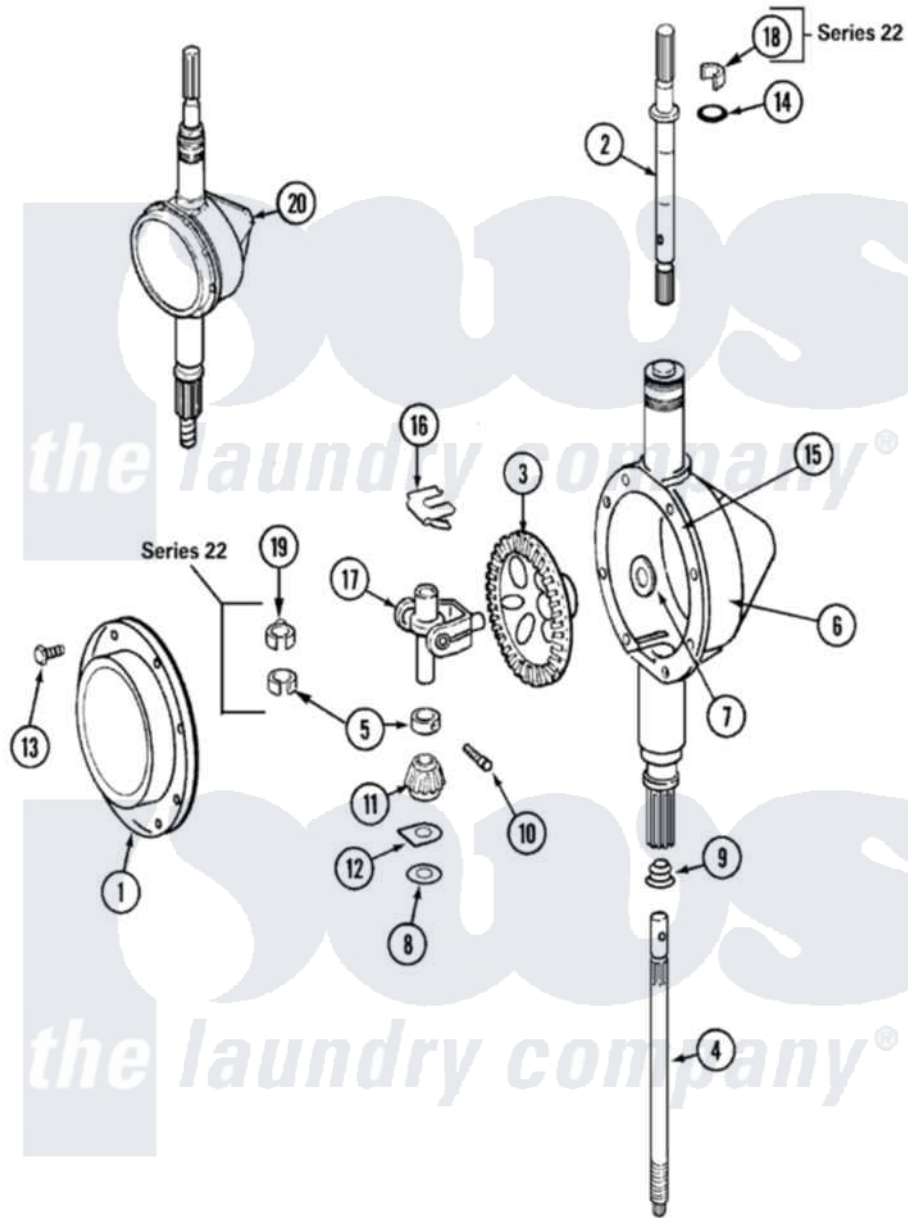

Maytag LAT8826AAE 06 - TRANSMISSION

Maytag [Residential Maytag LAT8826AAE Washer Parts](#) Parts Diagram 06 - TRANSMISSION
 Click on the part number to view part

Item	Original Part Number	Replaced By	Status	Part Description
1	206628			Cover, Transmission
2	22002415	6-2168983		Shaft- Agi
"	207153	6-2097820		Kit- Shaft
3	206713	6-2067130		Gear- Beve
4	22002342	6-2300050		Shaft- Cen
"	215410	12001450		Ctr Shaft W/Collar Andkeeper- Dp
5	22002353			Collar, Center Shaft
"	215415		Not Available	COLLAR, LOWER
6	22002416	6-2300100		Assembly-
"	206624	6-2097750		Trans Dee
7	215394			Washer, Bevel Gear
8	211483	6-2114830		Washer- SP
9	206602	207843		Lip Seal Repair Kit
10	Y206629			Pin, Collar
"	W10124350		Not Available	NOT REQUIRED PART OR SEE NOTE

11	215401	W10221114		Pinion
12	215395			Plate, Clutch
13	215417		Not Available	SCREW, TRANSMISSION COVER
"	215417		Not Available	SCREW, TRANSMISSION COVER
14	22002417			O-Ring AgitatOr Shaft
"	210690			Seal, Rubber
15	Y058700	675652		Adhesive
16	215581			Spring, Agitator Shaft
"	W10124350		Not Available	NOT REQUIRED PART OR SEE NOTE
17	206685	6-2066850		Yoke
18	22002340			Collar, Agitator Shaft
19	22002341			Collar, Lower Plastic Keeper
20	206707	6-2097750		Trans Dee
"	22002126	6-2097750		Trans Dee