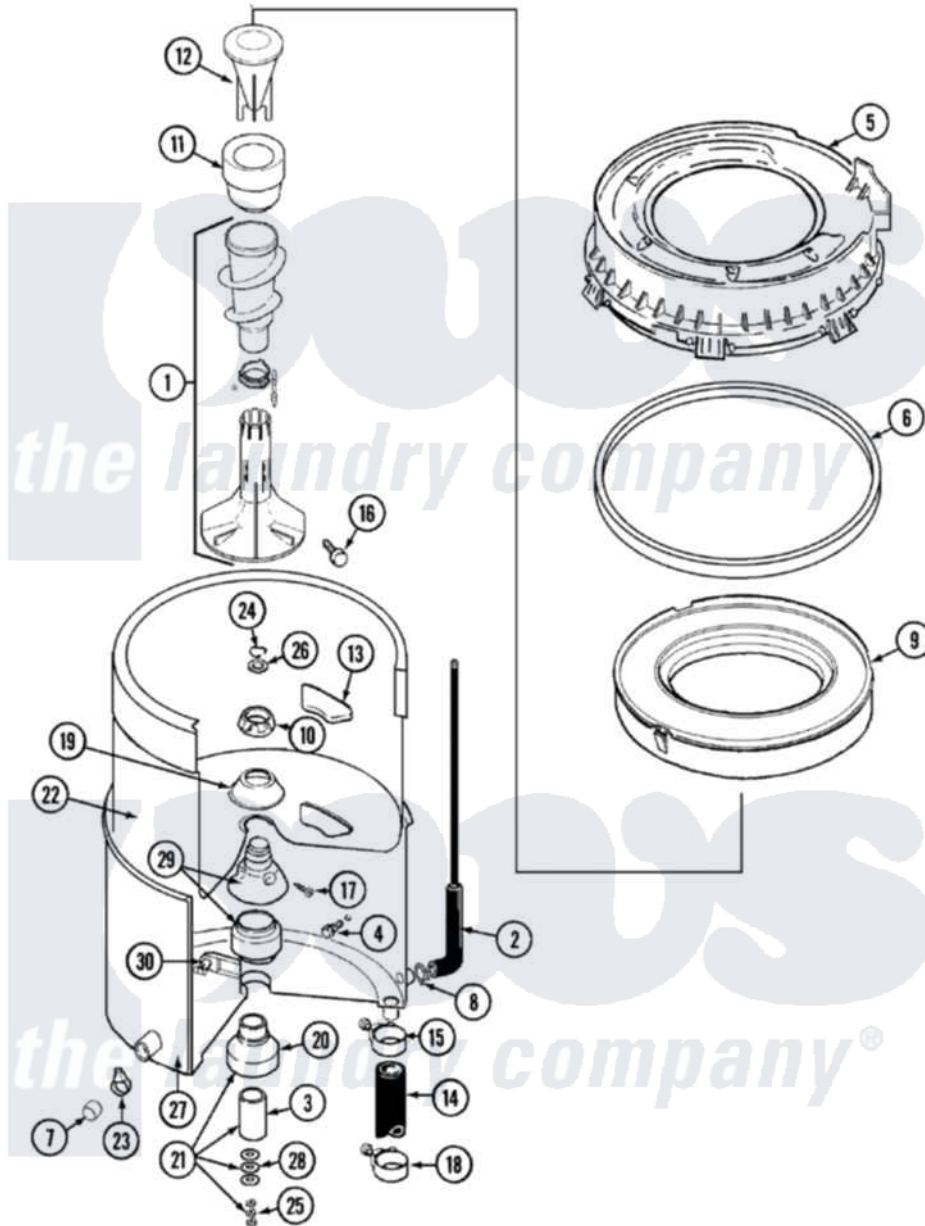

Maytag LAT8826AAE 07 - TUB

Maytag [Residential Maytag LAT8826AAE Washer Parts](#) Parts Diagram 07 - TUB
 Click on the part number to view part

Item	Original Part Number	Replaced By	Status	Part Description
1	22001821			Agitator Auger And Base Assembly
2	22001036	22001619		Tube, Water Level Switch
3	211130			Bearing Liner, Tub Bearing
4	200744	W10175939		Bolt
"	205254	W10175938		Bolt
5	22001299			Tub Cover And Gasket Assembly
6	Y22001201	22001007		Gasket, Cover To Tub
7	22001320			Tube, Bleach
8	211641			Clamp, 1-1/16"
9	22001142			Ring, Balance
10	211047	6-2110472		Nut- Clamp
11	22001805	21001905		Dispenser, Fabric
12	22001806	21001905		Dispenser, Fabric
13	207219			Filter, Self-Cleaning
14	213045			Hose, Outer Tub Part Not

14	213043		Used
15	22001640	285655	Clamp, Hose
16	22001819		L0cking Screw And O Ring
17	22001423		Set Screw, Mounting Stem
18	22001640	285655	Clamp, Hose
19	211210		Washer, Clamping Nut
20	200824	6-2040130	Tub Bearin
21	204013	6-2040130	Tub Bearin
22	22001139		Tub, Inner
23	205161	489503	Clamp
24	Y015667		Retaining Ring
25	Y054867		Washer, Lock
26	Y015666		Washer, Retaining -
27	22001114	Not Available	TUB, OUTER (EX. LARGE)
28	211100		Washer, Outer Tub
29	22001648	6-2095720	Mounting S
30	214434		Spout, Deflector