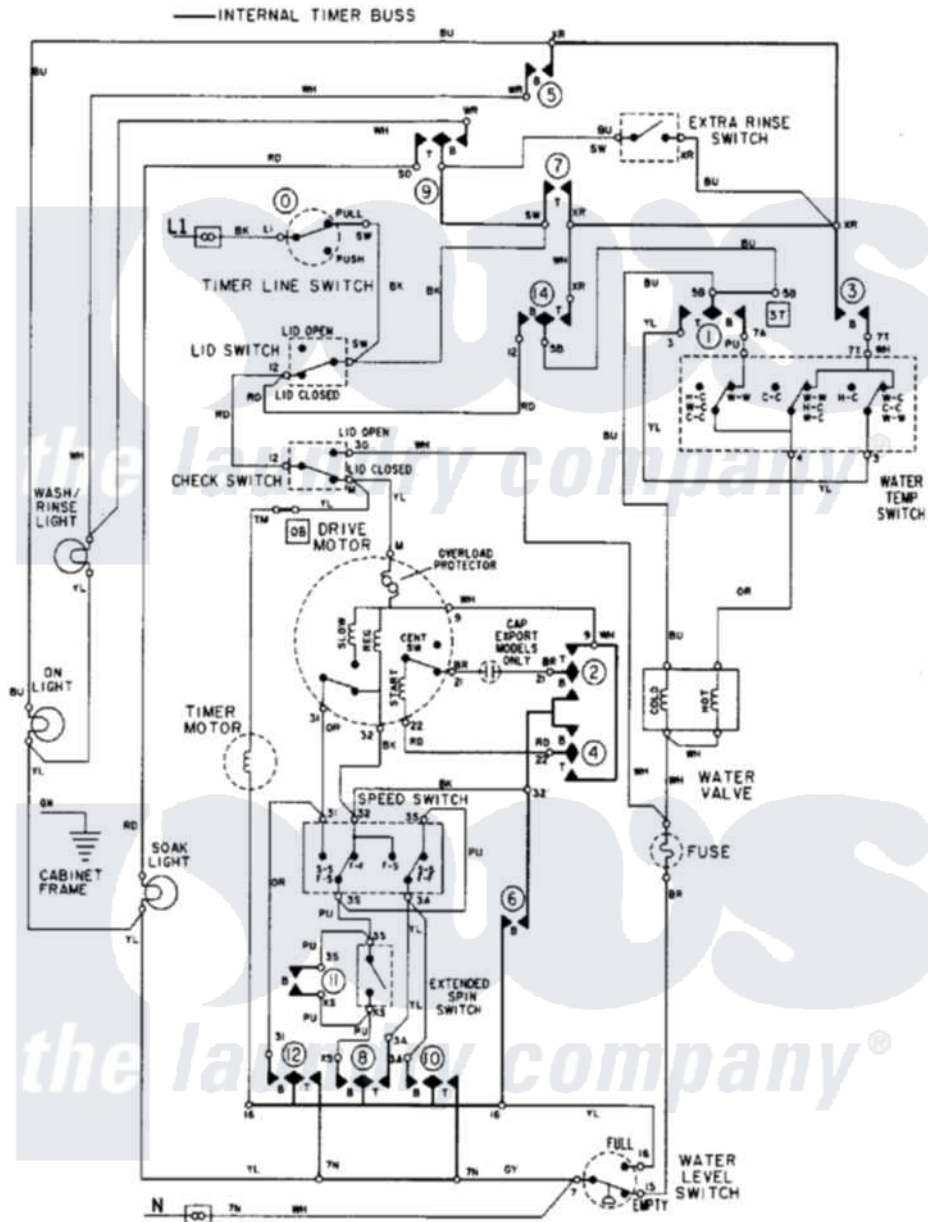

Maytag LAT8826AAE 08 - WIRING INFORMATION

Maytag Residential Maytag LAT8826AAE Washer Parts Parts Diagram 08 - WIRING INFORMATION
 Click on the part number to view part

Item	Original Part Number	Replaced By	Status	Part Description
NI	15002102		Not Available	WIRING INFORMATION
"	15001942		Not Available	WIRING INFORMATION