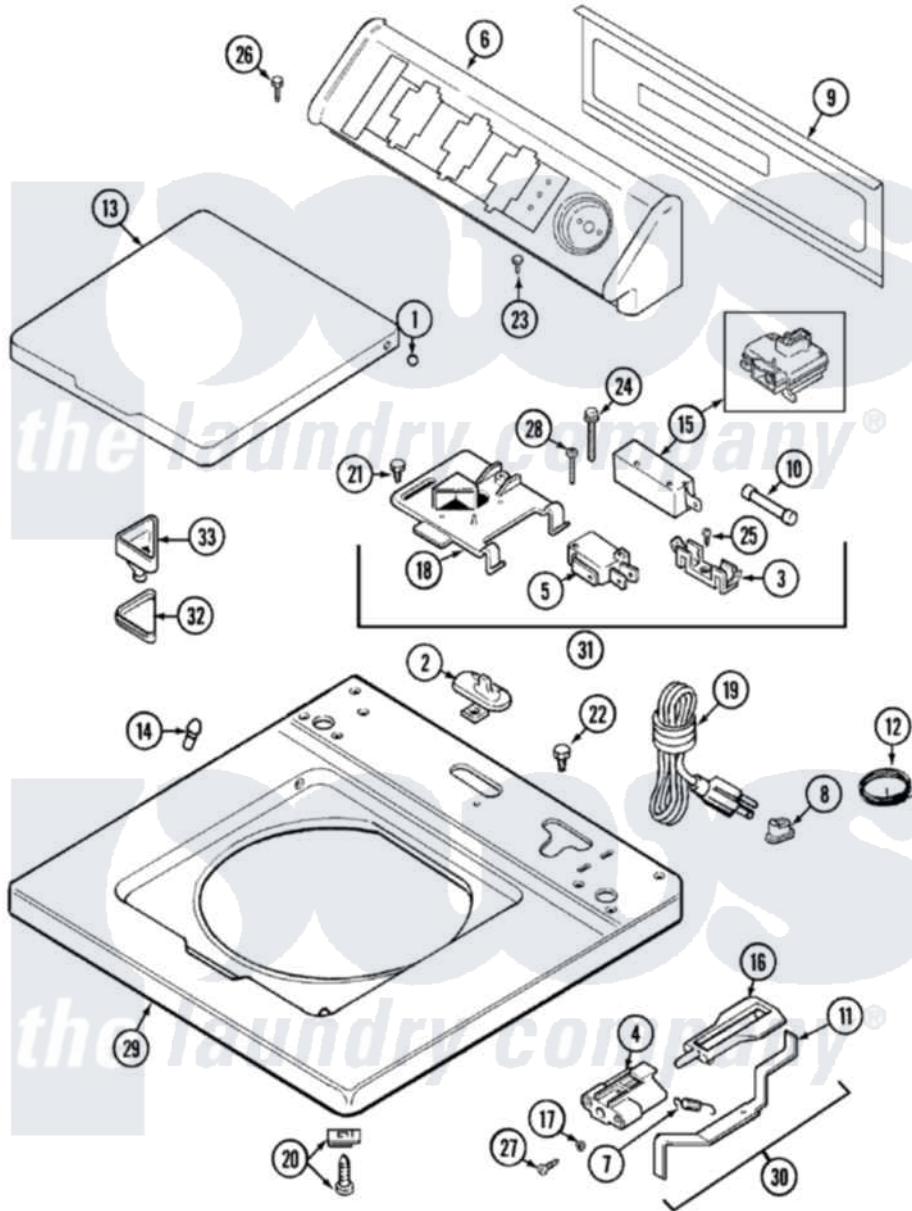

Maytag LAT8826AAM 05 - TOP

Maytag [Residential Maytag LAT8826AAM Washer Parts](#) Parts Diagram 05 - TOP
 Click on the part number to view part

Item	Original Part Number	Replaced By	Status	Part Description
1	211726			Hinge, Ball Lid
2	207159	489355		Screw, 8 X 1/2
"	22001298			Cap, Top Cover
3	207167			Block, Fuse
"	W10124350		Not Available	NOT REQUIRED PART OR SEE NOTE
4	22001645		Not Available	BRACKET, UNBALANCE---NA
5	207166			Switch, Check
"	W10124350		Not Available	NOT REQUIRED PART OR SEE NOTE
6	22001671			Console ---NA
7	213720			Spring, Lid Switch
8	211881			Grommet, Cord Part Not Used-Gas Models Only
9	22001814			Back Panel, Console
"	22001662	8534058		Screw
"	216423	3370225		Screw

10	W10124350		Not Available	NOT REQUIRED PART OR SEE NOTE
"	22001673	22001682		Switch Assembly, Lid W/4amp Fuse
11	22001968			Lever, Unbalance
"	22001672			Lever, Unbalance
12	22001654			Wire, Ground
"	Y705026	3370225		Screw
13	22001677		Not Available	LID W/LEGEND (CANADA- ALM)--NA
"	22001675		Not Available	LID W/LEGEND (ALM)
14	212716			Bumper, Lid
15	205415	279347		Switch-Lid
"	22001967	12001908		Switch-Lid
16	216255			Plunger, Lid Switch
17	211500			Washer, Bracket To Top Cover
18	22001678			Bracket, Switch And Fuse
"	W10124350		Not Available	NOT REQUIRED PART OR SEE NOTE
19	208194	22003062		Cord, Power
20	22001402	214354		Screw, Top Cover To Cabnt.
21	207159	489355		Screw, 8 X 1/2
22	Y705026	3370225		Screw
23	216423	3370225		Screw
24	213501			Screw, No.6-20 X 1-1/8 Inch
25	Y311711			Screw, Fuse Block
26	216423	3370225		Screw
27	22001600	25-7809		Screw, No.6-20 1/2 Flthd Torx
28	22001352			Screw, Check Switch
29	22001782	22002146		Cover Assembly, Top
"	22002146			Cover Assembly, Top
30	22001681			Unbalance Lever Assembly
"	22001969			Unbalance Lever Assembly
31	22001682			Switch Assembly, Lid W/4amp Fuse
"	W10124350		Not Available	NOT REQUIRED PART OR SEE NOTE
32	215374		Not Available	GASKET FOR BLEACH CUP
33	22001008			Cup, Bleach